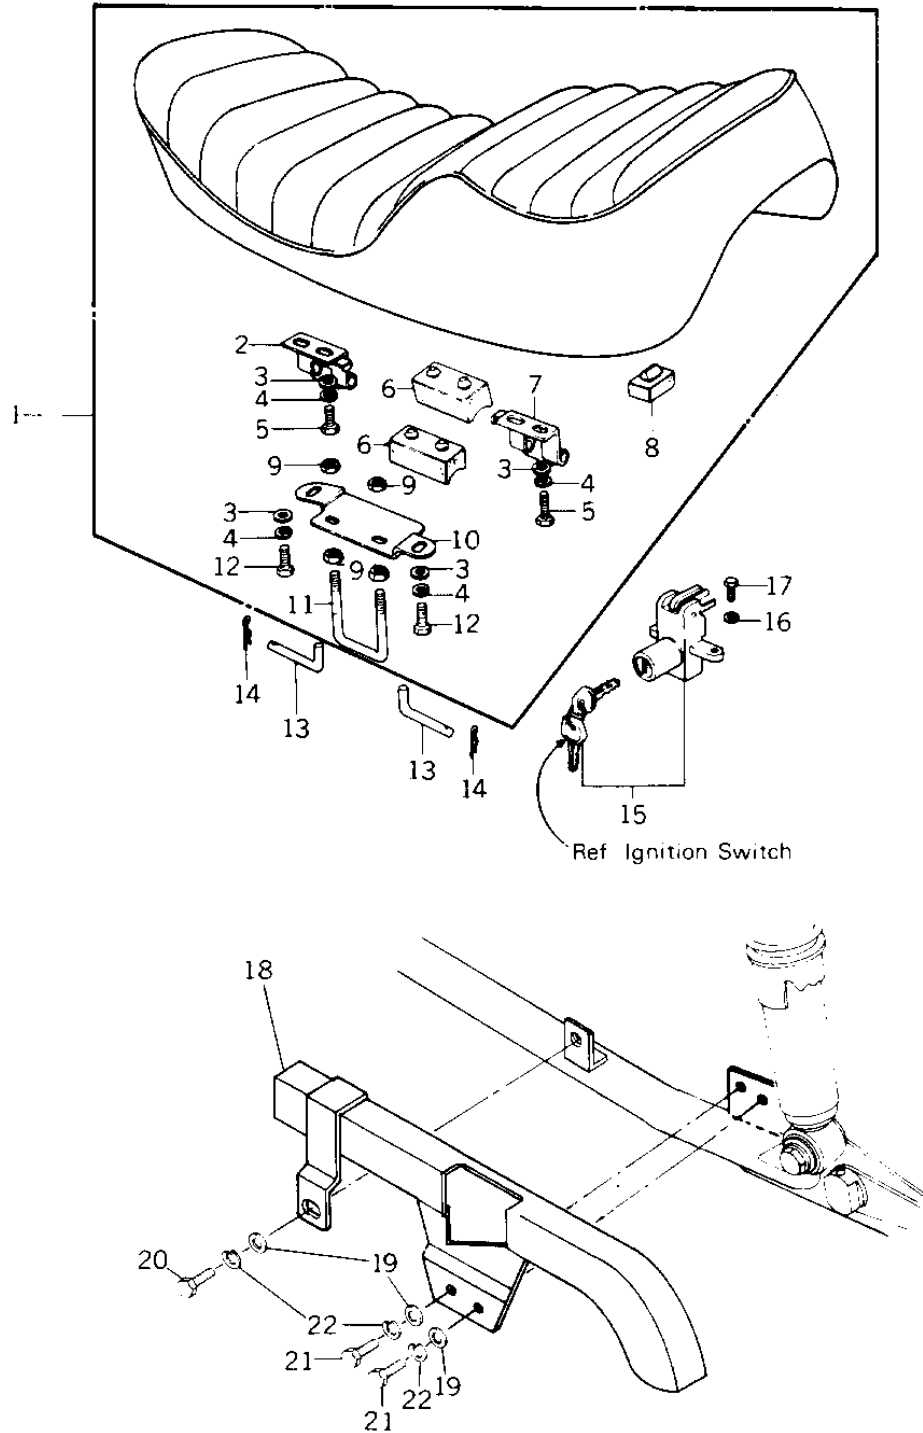

1978 KZ1000 LTD PARTS DIAGRAM

SEAT/CHAIN COVER (77-78 B1/B2)

1978 KZ1000 LTD PARTS LIST

SEAT/CHAIN COVER ('77-'78 B1/B2)

ITEM NAME	PART NUMBER	QUANTITY
SEAT,LTD 900/1000 (Ref # 1)	53001-130	1
HINGE,REAR (Ref # 2)	53009-030	1
WASHER PLAIN 6MM (Ref # 3)	411B0600	6
WASHER SPRING 6MM (Ref # 4)	461F0600	6
BOLT-UPSET,6X16 (Ref # 5)	112G0616	4
DAMPER RUBBER,SEAT (Ref # 6)	92075-139	3
HINGE,REAR (Ref # 7)	53009-032	1
DAMPER RUBBER (Ref # 8)	92075-099	1
NUT 6MM (Ref # 9)	311B0600	4
BRACKET,SEAT CATCH (Ref # 10)	53058-003	1
CATCH, SEAT (Ref # 11)	53056-002	1
BOLT-UPSET 6X14 (Ref # 12)	112B0614	2
PIN,DUAL SEAT PIVOT (Ref # 13)	53011-008	2
COTTER PIN (Ref # 14)	92041-003	2
LOCK,SEAT (Ref # 15)	27030-005	1
WASHER SPRING 6MM (Ref # 16)	461F0600	1
BOLT-UPSET,6X12 (Ref # 17)	112G0612	1
CASE-CHAIN (Ref # 18)	36014-069	1
WASHER-PLAIN,6MM (Ref # 19)	411D0600	3
BOLT-HEX HEAD,6X16 (Ref # 20)	110N0616	1
BOLT-UPSET (Ref # 21)	112G0614	2
WASHER SPRING 6MM (Ref # 22)	461F0600	3