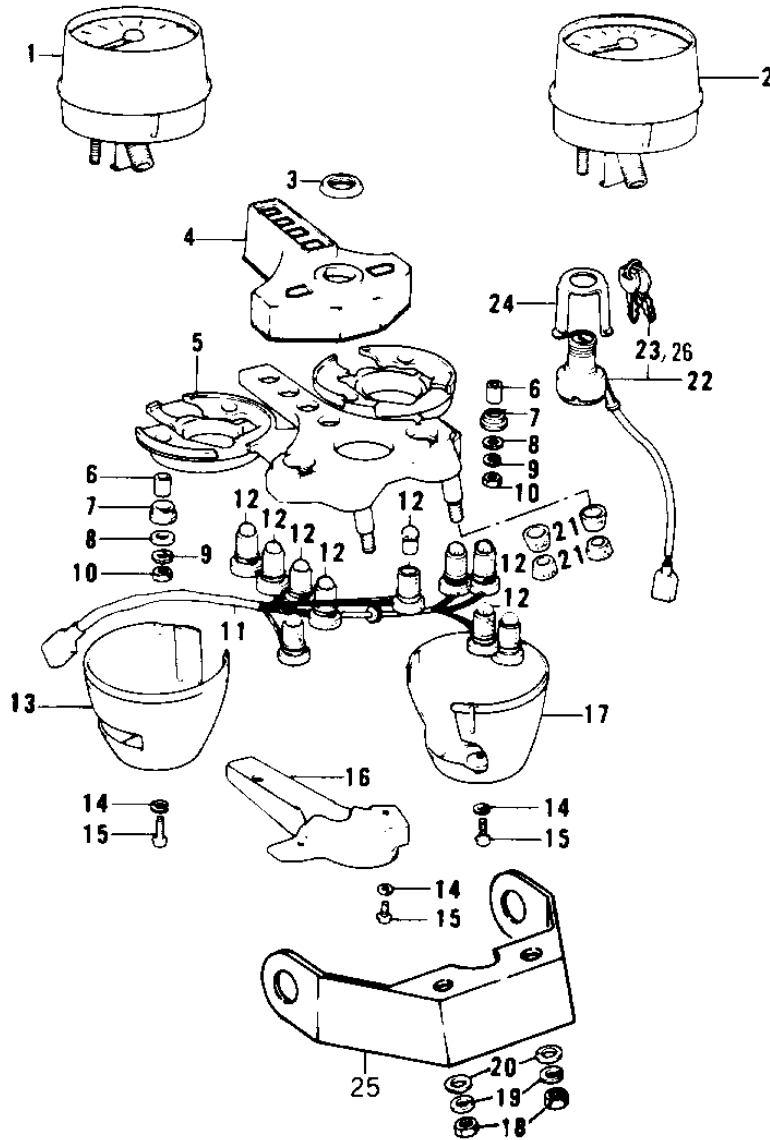

1978 KZ1000 LTD PARTS DIAGRAM

METERS/IGNITION SWITCH ('77-'78 B1/B2)

1978 KZ1000 LTD PARTS LIST

METERS/IGNITION SWITCH ('77-'78 B1/B2)

ITEM NAME	PART NUMBER	QUANTITY
SPEEDOMETER ASSY,MPH (Ref # 1)	25005-1031	1
SPEEDOMETER ASSY,MPH (Ref # 1)	25005-1031	1
SPEEDOMETER,KP4 (Canada) (Ref # 1)	25006-056	1
TACHOMETER ASSY (Ref # 2)	25015-1010	1
TACHOMETER ASSY (Ref # 2)	25015-1010	1
NUT,IGNITION SW LOCK (Ref # 3)	27007-004	1
COVER,METER,INDICATER (Ref # 4)	25023-015	1
BRACKET,METER (Ref # 5)	25008-045	1
COLLAR,METER (Ref # 6)	92027-211	4
RUBBER,METER (Ref # 7)	92075-172	4
WASHER,PLAIN,5MM (Ref # 8)	92022-241	4
WASHER SPRING 5MM (Ref # 9)	461F0500	4
NUT 5MM (Ref # 10)	312B0500	4
SOCKET,SPEEDOMETER (Ref # 11)	25011-049	1
BULB 12V 3W (Ref # 12)	92069-018	10
COVER,SPEEDOMETER (Ref # 13)	25012-023	1
WASHER SPRING 3MM (Ref # 14)	461F0300	5
SCREW PAN HEAD 3X8 (Ref # 15)	220B0308	5
COVER,METER BRACKET (Ref # 16)	25024-006	1
COVER,TACHOMETER (Ref # 17)	25012-024	1
NUT,8MM (Ref # 18)	311B0800	2
WASHER SPRING 8MM (Ref # 19)	461F0800	2
WASHER PLAIN 8MM (Ref # 20)	411B0800	2
DAMPER RUBBER (Ref # 21)	92075-080	4
SWITCH ASSY,IGNITION (Ref # 22)	27005-092	1
KEY SET,#751 (Ref # 23)	27008-069-51	AR
KEY SET,#795 (Ref # 23)	27008-069-95	AR
HOLDER IGNITION SW (Ref # 24)	27019-003	1
BRACKET HEADLAMP (Ref # 25)	23064-030	1