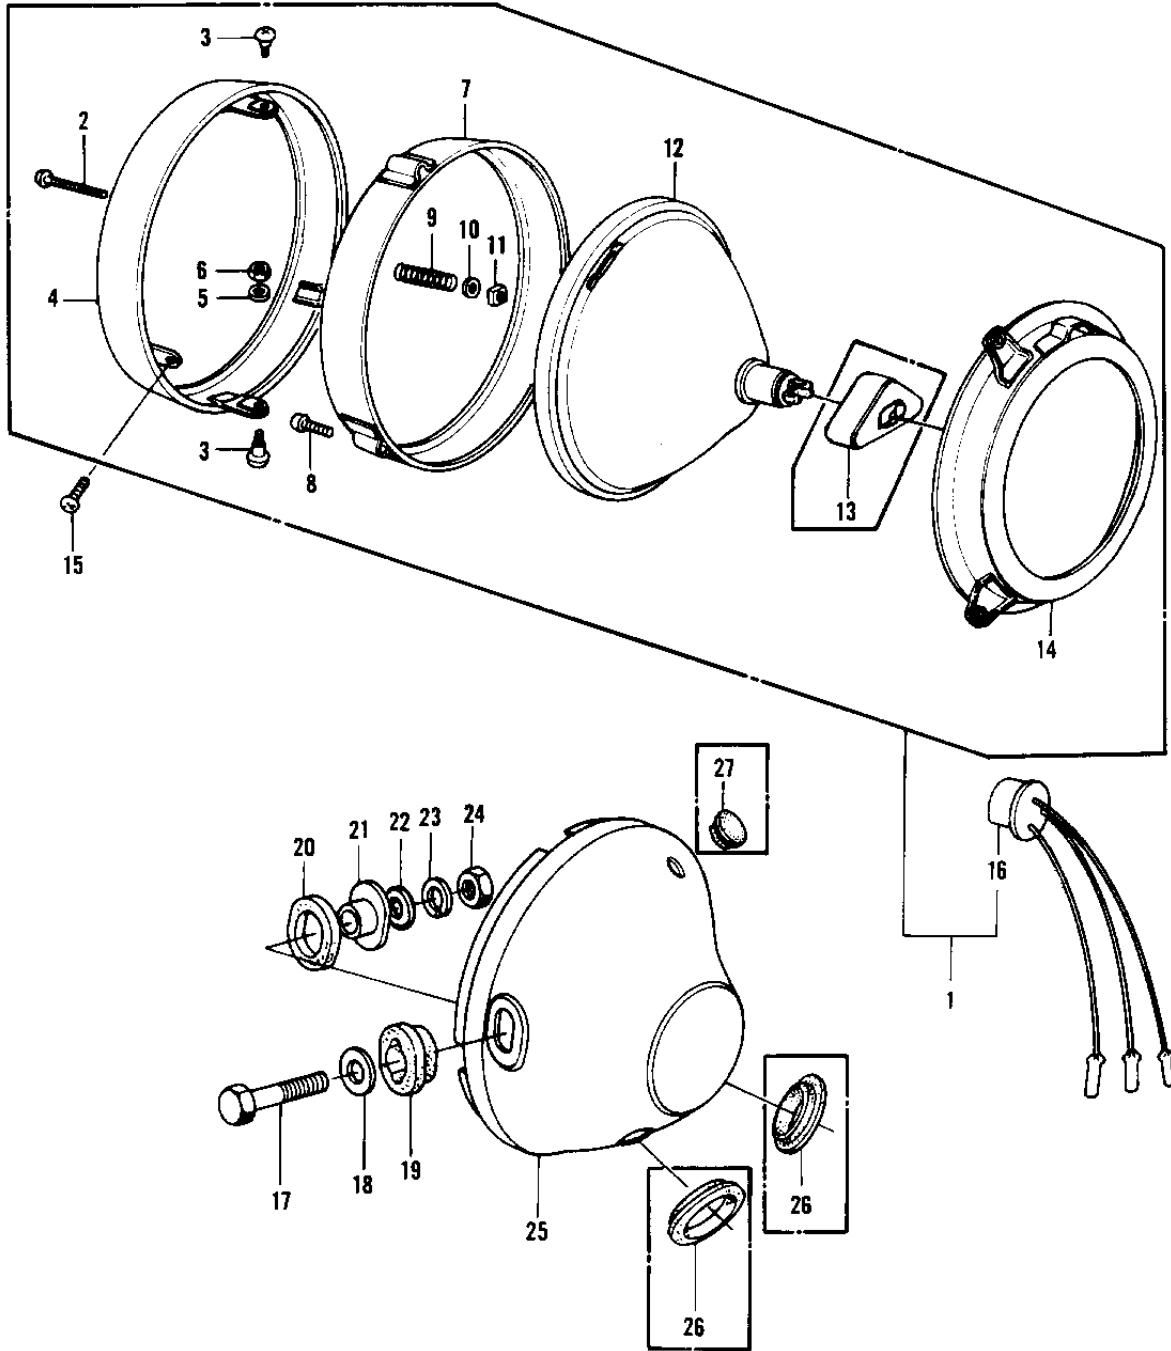

1977 KZ1000 LTD PARTS DIAGRAM

HEADLIGHT ('77-'78 B1/B2)

1977 KZ1000 LTD PARTS LIST

HEADLIGHT ('77-78 B1/B2)

ITEM NAME	PART NUMBER	QUANTITY
UNAVAILABLE IN PRICE BOOK (Ref # 1)	23004-017	1
LAMP UNIT,HEAD (Ref # 1)	23004-1009	1
SCREW FORCUS ADJUST (Ref # 2)	23019-021	1
SCREW-PAN HEAD,5X12 (Ref # 3)	23019-023	2
RIM,HEAD LAMP (Ref # 4)	23006-038	1
WASHER-PLAIN,5MM (Ref # 5)	23021-012	2
NUT,HEAD LAMP RIM FIT (Ref # 6)	23020-023	2
NUT,HEAD LAMP RIM FIT (Ref # 6)	23020-023	2
RING,HEAD LAMP MOUNT (Ref # 7)	23072-001	1
SCREW PAN HEAD 3X12 (Ref # 8)	220B0312	2
SPRING FOCUS ADJUST (Ref # 9)	23014-005	1
WASHER (Ref # 10)	23021-004	1
NUT,4MM (Ref # 11)	23020-018	1
SEALD BEAM UNIT (Ref # 12)	23007-041	1
SEALED BEAM UNIT (Ref # 12)	23007-1006	1
DUST COVER,HEAD LAMP (Ref # 13)	49016-1009	1
RING,HEAD LAMP MOUNT (Ref # 14)	23074-001	1
SCREW,PAN HEAD,5X14 (Ref # 15)	23019-022	2
SCREW,PAN HEAD,5X14 (Ref # 15)	23019-022	2
SOCKET ASSY,HEAD LAMP (Ref # 16)	23008-037	1
BOLT,10MM (Ref # 17)	92007-024	2
WASHER-PLAIN,10MM (Ref # 18)	411D1000	2
DAMPER RUBBER (Ref # 19)	23066-022	2
DAMPER RUBBER (Ref # 20)	23066-021	2
COLLAR (Ref # 21)	23052-010	2
WASHER PLAIN 10MM (Ref # 22)	410B1000	2
WASHER SPRING 10MM (Ref # 23)	461F1000	2
NUT 10MM (Ref # 24)	315B1000	2
BODY,HEAD LIGHT (Ref # 25)	23005-055	1

1977 KZ1000 LTD PARTS LIST

HEADLIGHT ('77-'78 B1/B2)

ITEM NAME	PART NUMBER	QUANTITY
BODY-COMP-HEAD LAMP (Ref # 25)	23005-1016	1
BODY-COMP-HEAD LAMP (Ref # 25)	23005-1016	AL
GROMMET (Ref # 26)	92071-1008	1
PLUG REAR FENDER RUBB (Ref # 27)	92074-006	1