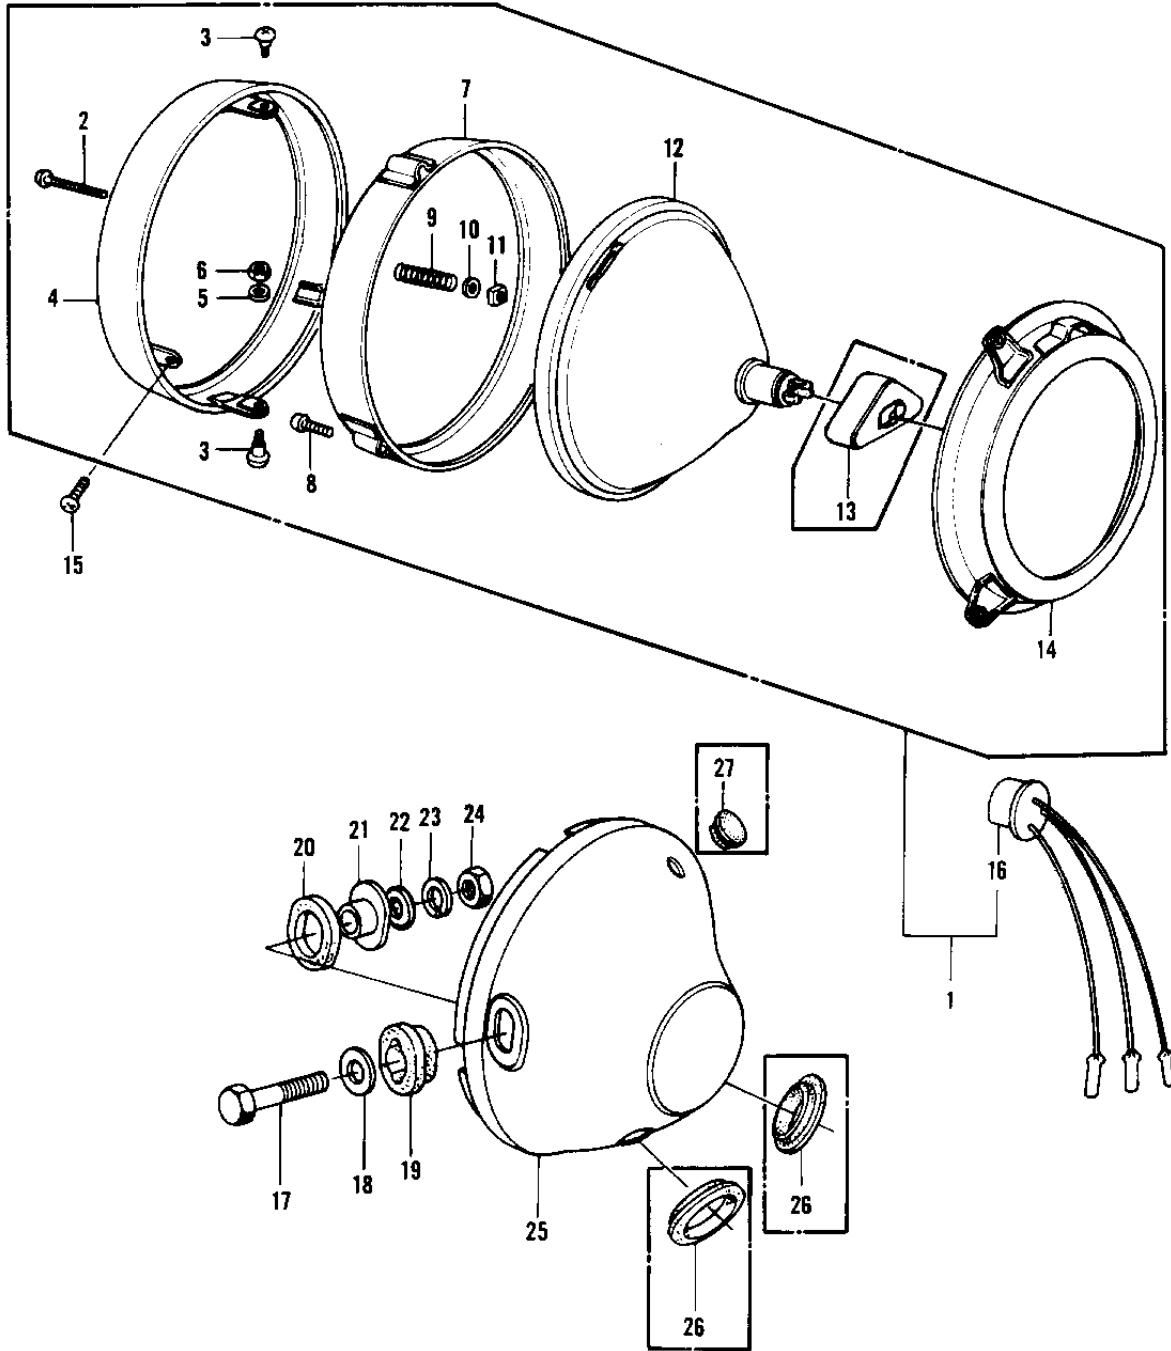

1978 KZ1000 LTD PARTS DIAGRAM

HEADLIGHT ('77-'78 B1/B2)

1978 KZ1000 LTD PARTS LIST

HEADLIGHT ('77-78 B1/B2)

ITEM NAME	PART NUMBER	QUANTITY
UNAVAILABLE IN PRICE BOOK (Ref # 1)	23004-017	1
LAMP UNIT,HEAD (Ref # 1)	23004-1009	1
SCREW FORCUS ADJUST (Ref # 2)	23019-021	1
SCREW-PAN HEAD,5X12 (Ref # 3)	23019-023	2
RIM,HEAD LAMP (Ref # 4)	23006-038	1
WASHER-PLAIN,5MM (Ref # 5)	23021-012	2
NUT,HEAD LAMP RIM FIT (Ref # 6)	23020-023	2
NUT,HEAD LAMP RIM FIT (Ref # 6)	23020-023	2
RING,HEAD LAMP MOUNT (Ref # 7)	23072-001	1
SCREW PAN HEAD 3X12 (Ref # 8)	220B0312	2
SPRING FOCUS ADJUST (Ref # 9)	23014-005	1
WASHER (Ref # 10)	23021-004	1
NUT,4MM (Ref # 11)	23020-018	1
SEALD BEAM UNIT (Ref # 12)	23007-041	1
SEALED BEAM UNIT (Ref # 12)	23007-1006	1
DUST COVER,HEAD LAMP (Ref # 13)	49016-1009	1
RING,HEAD LAMP MOUNT (Ref # 14)	23074-001	1
SCREW,PAN HEAD,5X14 (Ref # 15)	23019-022	2
SCREW,PAN HEAD,5X14 (Ref # 15)	23019-022	2
SOCKET ASSY,HEAD LAMP (Ref # 16)	23008-037	1
BOLT,10MM (Ref # 17)	92007-024	2
WASHER-PLAIN,10MM (Ref # 18)	411D1000	2
DAMPER RUBBER (Ref # 19)	23066-022	2
DAMPER RUBBER (Ref # 20)	23066-021	2
COLLAR (Ref # 21)	23052-010	2
WASHER PLAIN 10MM (Ref # 22)	410B1000	2
WASHER SPRING 10MM (Ref # 23)	461F1000	2
NUT 10MM (Ref # 24)	315B1000	2
BODY,HEAD LIGHT (Ref # 25)	23005-055	1

1978 KZ1000 LTD PARTS LIST

HEADLIGHT ('77-'78 B1/B2)

ITEM NAME	PART NUMBER	QUANTITY
BODY-COMP-HEAD LAMP (Ref # 25)	23005-1016	1
BODY-COMP-HEAD LAMP (Ref # 25)	23005-1016	AL
GROMMET (Ref # 26)	92071-1008	1
PLUG REAR FENDER RUBB (Ref # 27)	92074-006	1