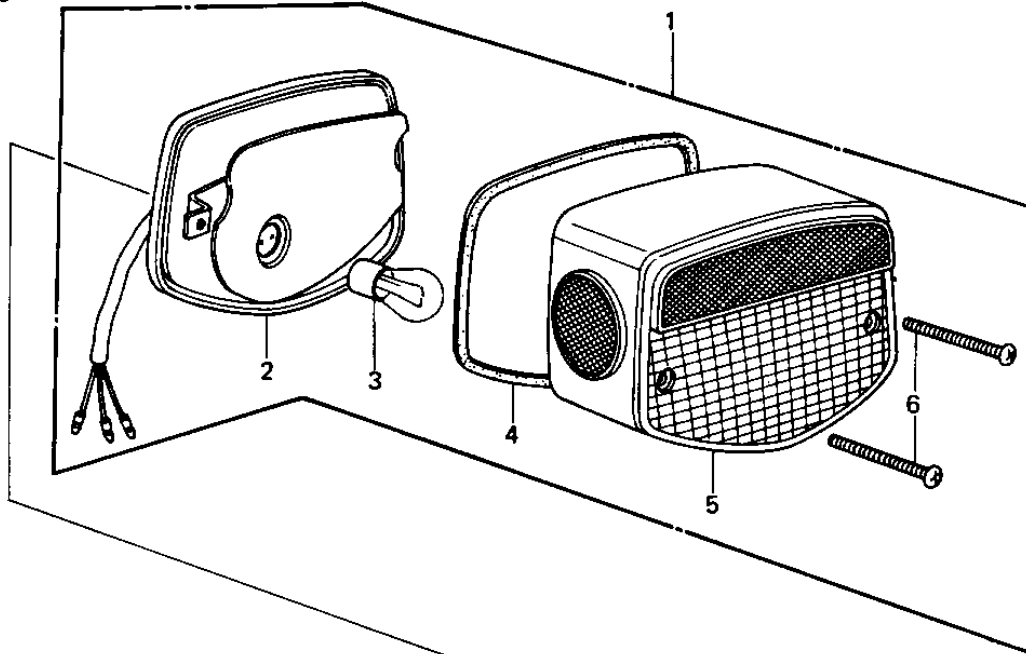

# 1978 KZ1000 LTD PARTS DIAGRAM

TAILLIGHT ('77-78 B1/B2)

## 1978 KZ1000 LTD PARTS LIST

TAILLIGHT ('77-'78 B1/B2)

ITEM NAME	PART NUMBER	QUANTITY
TAIL LAMP UNIT (Ref # 1)	23025-064	1
.CASE,TAIL LIGHT (Ref # 2)	23027-041	1
.BULB,12V 32/3CP (Ref # 3)	92069-059	1
.GASKET,TAIL LENS (Ref # 4)	23028-021	1
.LENS,TAIL LAMP (Ref # 5)	23026-034	1
.SCREW-PAN-CROS (Ref # 6)	220R0460	2
BKT,LICENSE PLATE (Ref # 7)	23036-046	1
DAMPER RUBBER (Ref # 8)	23066-023	1
DAMPER RUBBER (Ref # 9)	23066-020	2
COLLAR,6.8X10X8.5 (Ref # 10)	92027-129	2
WASHER 6.5X20X1.6T (Ref # 11)	92022-125	5
BOLT 6X22 (Ref # 12)	112B0622	2
DAMPER RUBBER,RR FEND (Ref # 13)	35039-004	1
DAMPER RUBBER,RR FEND (Ref # 14)	92075-121	3
COLLAR 6.8X10X14.5 (Ref # 15)	92027-156	3
WASHER SPRING 6MM (Ref # 16)	461F0600	3
BOLT-UPSET (Ref # 17)	112G0625	3