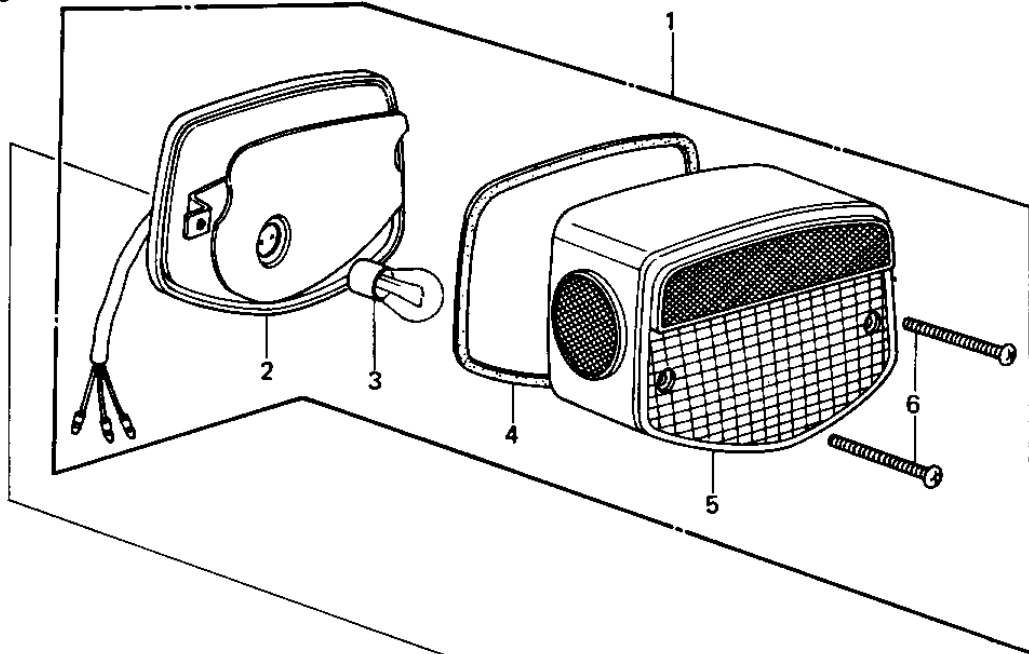

# 1978 KZ1000 LTD PARTS DIAGRAM

TAILLIGHT ('77-78 B1/B2)

## 1978 KZ1000 LTD PARTS LIST

TAILLIGHT ('77-'78 B1/B2)

ITEM NAME	PART NUMBER	QUANTITY
TAIL LAMP UNIT (Ref # 1)	23025-064	1
.CASE,TAIL LIGHT (Ref # 2)	23027-041	1
.BULB,12V 32/3CP (Ref # 3)	92069-059	1
.GASKET,TAIL LENS (Ref # 4)	23028-021	1
.LENS,TAIL LAMP (Ref # 5)	23026-034	1
.SCREW-PAN-CROS (Ref # 6)	220R0460	2
BKT,LICENSE PLATE (Ref # 7)	23036-046	1
DAMPER RUBBER (Ref # 8)	23066-023	1
DAMPER RUBBER (Ref # 9)	23066-020	2
COLLAR,6.8X10X8.5 (Ref # 10)	92027-129	2
WASHER 6.5X20X1.6T (Ref # 11)	92022-125	5
BOLT 6X22 (Ref # 12)	112B0622	2
DAMPER RUBBER,RR FEND (Ref # 13)	35039-004	1
DAMPER RUBBER,RR FEND (Ref # 14)	92075-121	3
COLLAR 6.8X10X14.5 (Ref # 15)	92027-156	3
WASHER SPRING 6MM (Ref # 16)	461F0600	3
BOLT-UPSET (Ref # 17)	112G0625	3