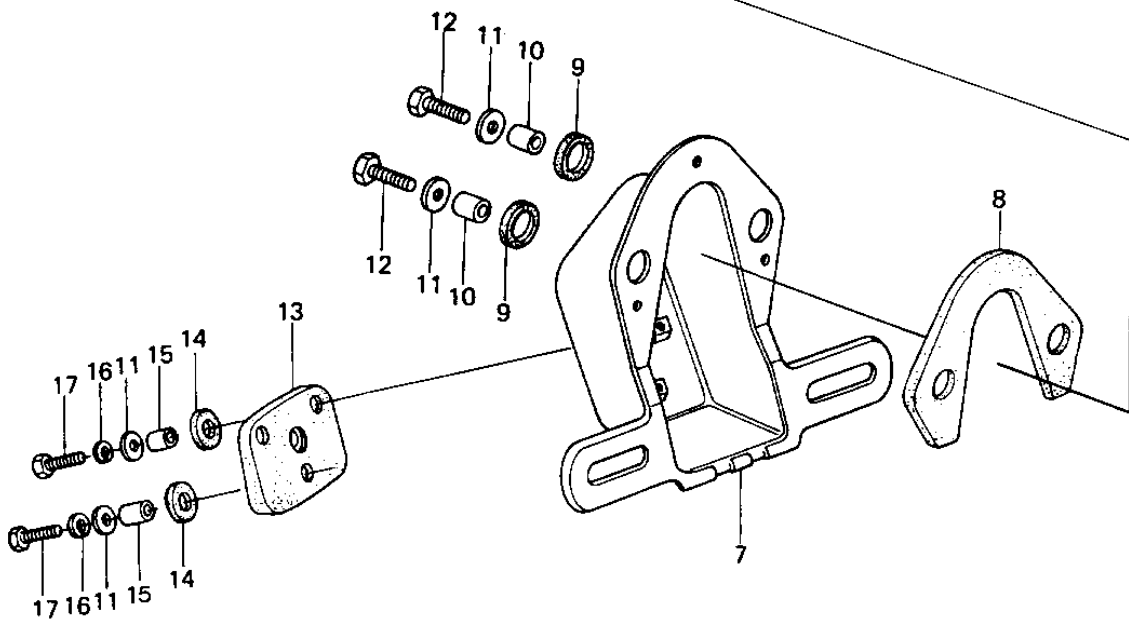

# 1978 KZ1000 LTD PARTS DIAGRAM

TAILLIGHT ('77-78 B1/B2)

## 1978 KZ1000 LTD PARTS LIST

TAILLIGHT ('77-'78 B1/B2)

ITEM NAME	PART NUMBER	QUANTITY
TAIL LAMP UNIT (Ref # 1)	23025-064	1
.CASE,TAIL LIGHT (Ref # 2)	23027-041	1
.BULB,12V 32/3CP (Ref # 3)	92069-059	1
.GASKET,TAIL LENS (Ref # 4)	23028-021	1
.LENS,TAIL LAMP (Ref # 5)	23026-034	1
.SCREW-PAN-CROS (Ref # 6)	220R0460	2
BKT,LICENSE PLATE (Ref # 7)	23036-046	1
DAMPER RUBBER (Ref # 8)	23066-023	1
DAMPER RUBBER (Ref # 9)	23066-020	2
COLLAR,6.8X10X8.5 (Ref # 10)	92027-129	2
WASHER 6.5X20X1.6T (Ref # 11)	92022-125	5
BOLT 6X22 (Ref # 12)	112B0622	2
DAMPER RUBBER,RR FEND (Ref # 13)	35039-004	1
DAMPER RUBBER,RR FEND (Ref # 14)	92075-121	3
COLLAR 6.8X10X14.5 (Ref # 15)	92027-156	3
WASHER SPRING 6MM (Ref # 16)	461F0600	3
BOLT-UPSET (Ref # 17)	112G0625	3