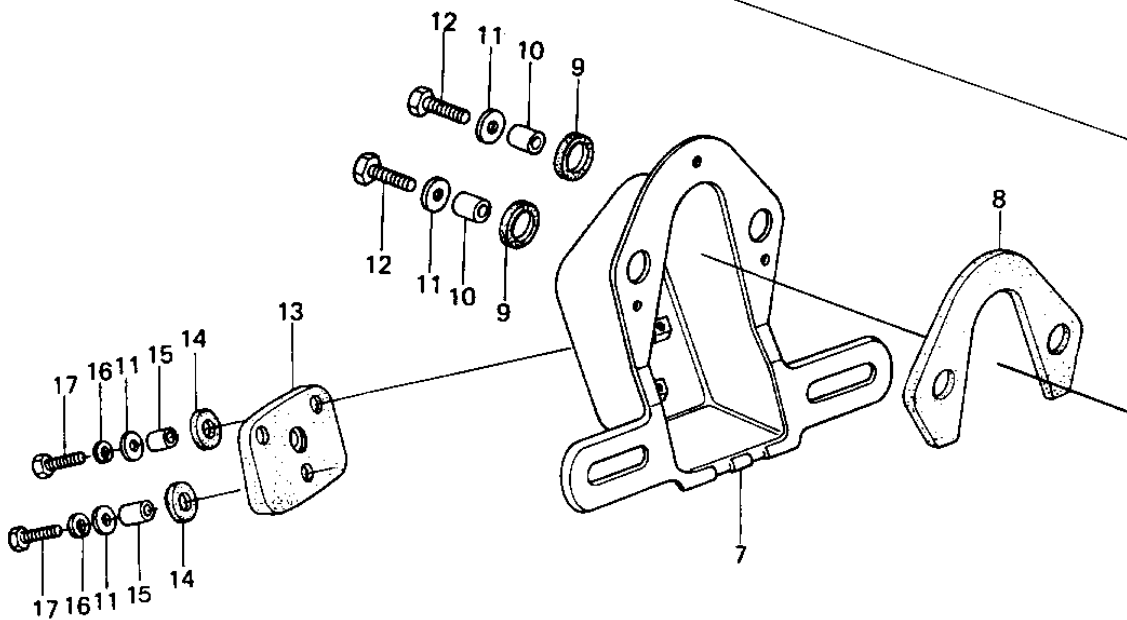

# 1978 KZ1000 LTD PARTS DIAGRAM

TAILLIGHT ('77-78 B1/B2)

## 1978 KZ1000 LTD PARTS LIST

TAILLIGHT ('77-'78 B1/B2)

ITEM NAME	PART NUMBER	QUANTITY
TAIL LAMP UNIT (Ref # 1)	23025-064	1
.CASE,TAIL LIGHT (Ref # 2)	23027-041	1
.BULB,12V 32/3CP (Ref # 3)	92069-059	1
.GASKET,TAIL LENS (Ref # 4)	23028-021	1
.LENS,TAIL LAMP (Ref # 5)	23026-034	1
.SCREW-PAN-CROS (Ref # 6)	220R0460	2
BKT,LICENSE PLATE (Ref # 7)	23036-046	1
DAMPER RUBBER (Ref # 8)	23066-023	1
DAMPER RUBBER (Ref # 9)	23066-020	2
COLLAR,6.8X10X8.5 (Ref # 10)	92027-129	2
WASHER 6.5X20X1.6T (Ref # 11)	92022-125	5
BOLT 6X22 (Ref # 12)	112B0622	2
DAMPER RUBBER,RR FEND (Ref # 13)	35039-004	1
DAMPER RUBBER,RR FEND (Ref # 14)	92075-121	3
COLLAR 6.8X10X14.5 (Ref # 15)	92027-156	3
WASHER SPRING 6MM (Ref # 16)	461F0600	3
BOLT-UPSET (Ref # 17)	112G0625	3