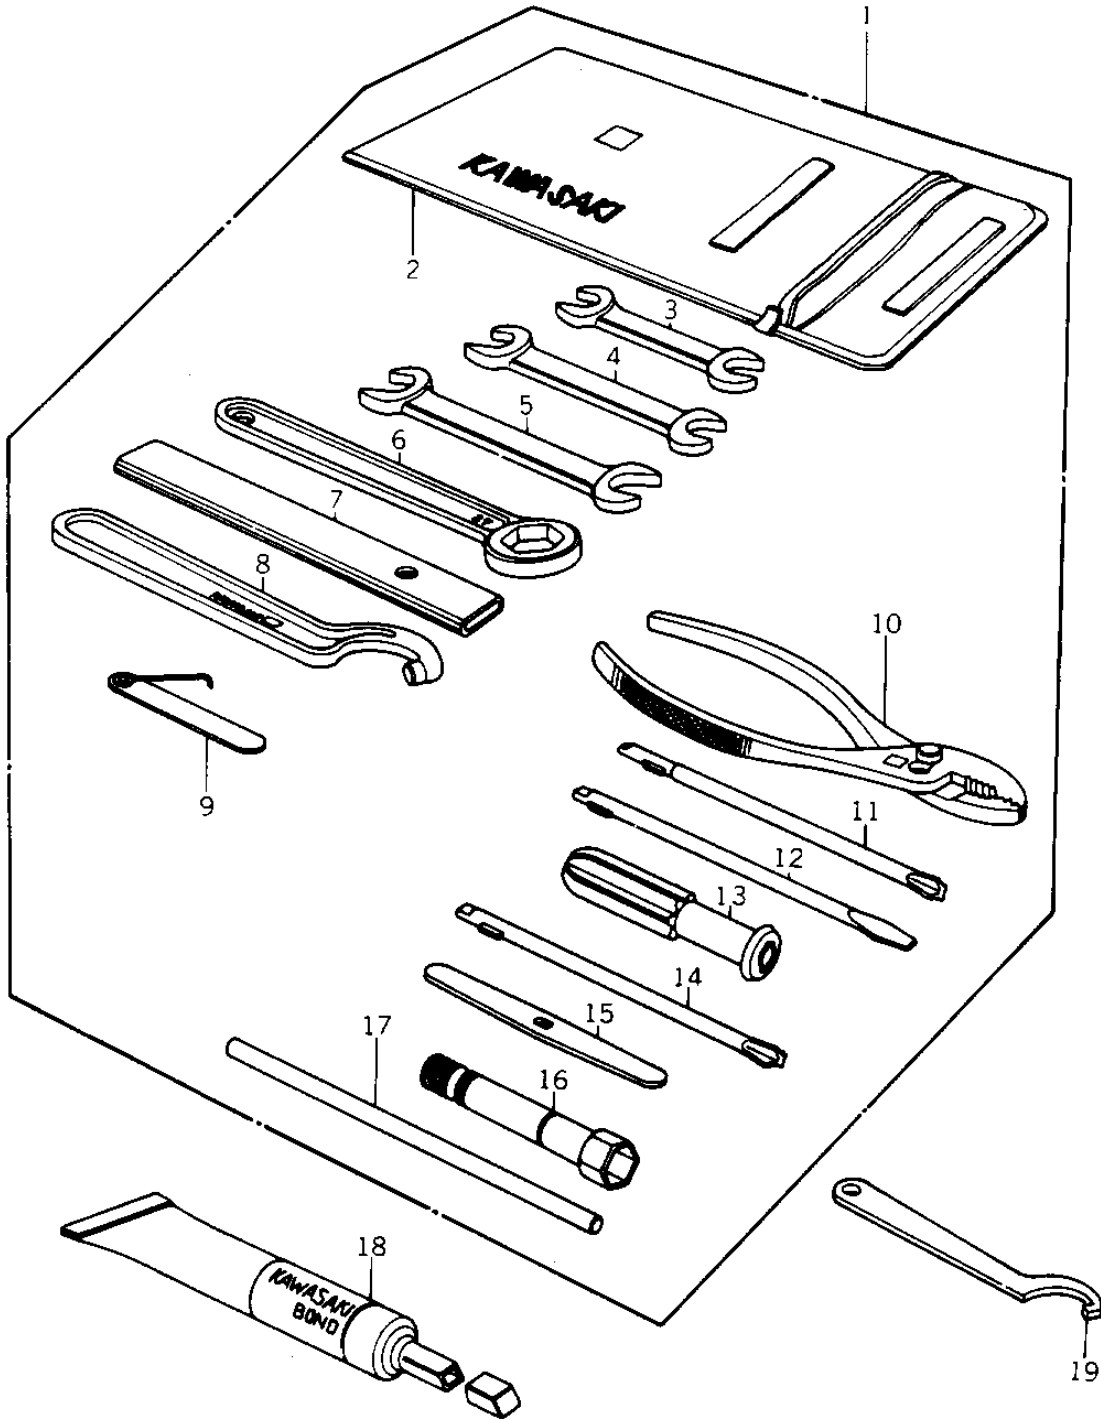

1978 KZ1000 LTD PARTS DIAGRAM

OWNER TOOLS (77-'78 B1/B2)

1978 KZ1000 LTD PARTS LIST

OWNER TOOLS ('77-'78 B1/B2)

ITEM NAME	PART NUMBER	QUANTITY
TOOL KIT (Ref # 1)	56007-049	1
BAG,TOOL (Ref # 2)	56008-006	1
WRENCH,OPEN,8X10 (Ref # 3)	92126-001	1
WRENCH,OPEN END,12X13 (Ref # 4)	92126-002	1
TOOL-WRENCH,OPEN END, (Ref # 5)	92110-1153	1
TOOL-WRENCH,BOX END,2 (Ref # 6)	92110-1147	1
TOOL-WRENCH,BOX END,2 (Ref # 7)	92111-004	1
92110-1035 (Canada) (Ref # 8)	92108-007	1
GAUGE,THICKENSS (Ref # 9)	92128-001	1
PLIERS,160MM (Ref # 10)	92112-003	1
TOOL-DRIVER (Ref # 11)	92107-1052	1
92107-1052 (Canada) (Ref # 12)	92107-007	1
92106-1001 (Canada) (Ref # 13)	92106-004	1
92107-1002 (Canada) (Ref # 14)	92107-008	1
LEVER,SCREW DRIVER (Ref # 15)	92111-006	1
WRENCH,SPARK PLUG (Ref # 16)	92108-008	1
BAR,SPARK PLUG WRENCH (Ref # 17)	92111-005	1
LIQUID GASKET (Ref # 18)	92104-002	10
ADJUSTER,REAR SHOCK (Ref # 19)	92108-014	1