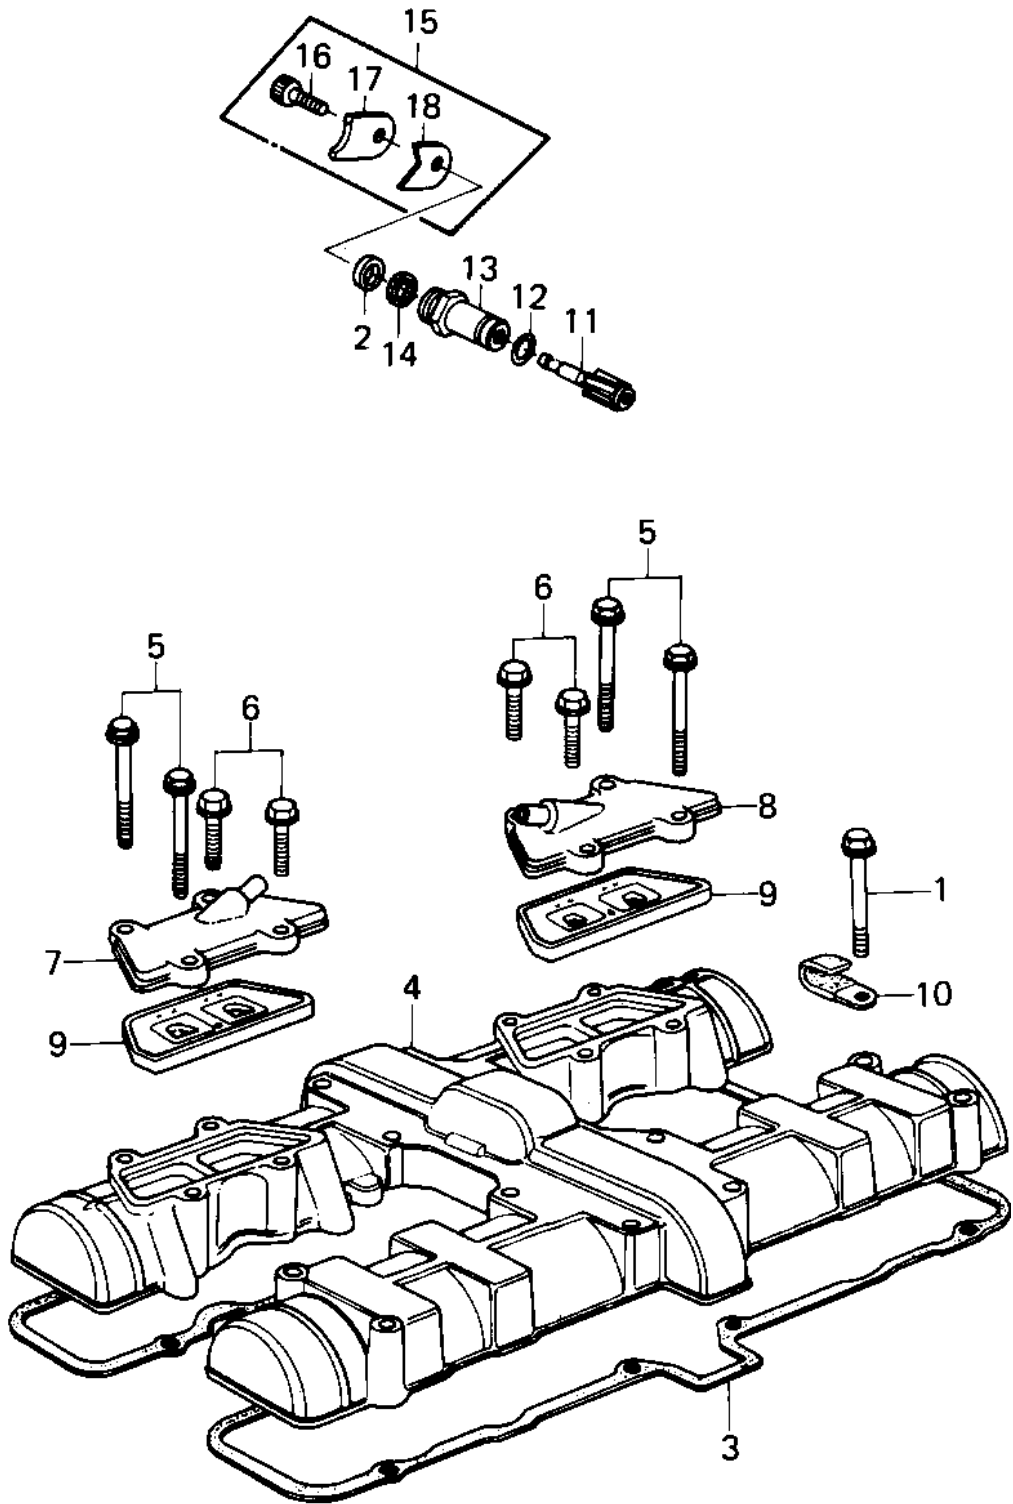

1979 KZ1000 LTD PARTS DIAGRAM

CYLINDER HEAD COVER ('79-'80 B3/B4)

1979 KZ1000 LTD PARTS LIST

CYLINDER HEAD COVER ('79-'80 B3/B4)

ITEM NAME	PART NUMBER	QUANTITY
BOLT,HEX HEAD,6X45 (Ref # 1)	92003-092	12
GASKET,TACHOMETER GER (Ref # 2)	92065-103	1
GASKET,CYL HEAD COVER (Ref # 3)	11009-1050	1
COVER,CYLINDER HEAD (Ref # 4)	14025-1127	1
BOLT,HEX HEAD,6X66 (Ref # 5)	92001-1161	4
BOLT,HEX HEAD,6X66 (Ref # 5)	92001-1161	4
BOLT,HEX HEAD,6X20 (Ref # 6)	92001-1100	4
CAP ASSY,L.H (Ref # 7)	14075-5006	1
CAP ASSY,R.H (Ref # 8)	14075-5005	1
VALVE ASSY REED (Ref # 9)	12021-1003	2
CLAMP,WIRING HARNESS (Ref # 10)	21126-008	2
CLAMP,WIRING HARNESS (Ref # 10)	21126-008	2
GEAR,TACHOMETER,10T (Ref # 11)	13223-011	1
RING-O,10MM (Ref # 12)	92055-1149	1
GUIDE,TACHOMETER GEAR (Ref # 13)	92087-010	1
OIL SEAL (Ref # 14)	92050-075	1
HOLDER SET,TACHOMETER (Ref # 15)	13091-5001	1
.BOLT,6X14 (Ref # 16)	120P0614	1
.HOLDER,TACHOMETER2.3T (Ref # 17)	13091-1008	1
.HOLDER,TACHOMETR,3.2T (Ref # 18)	13091-1009	1