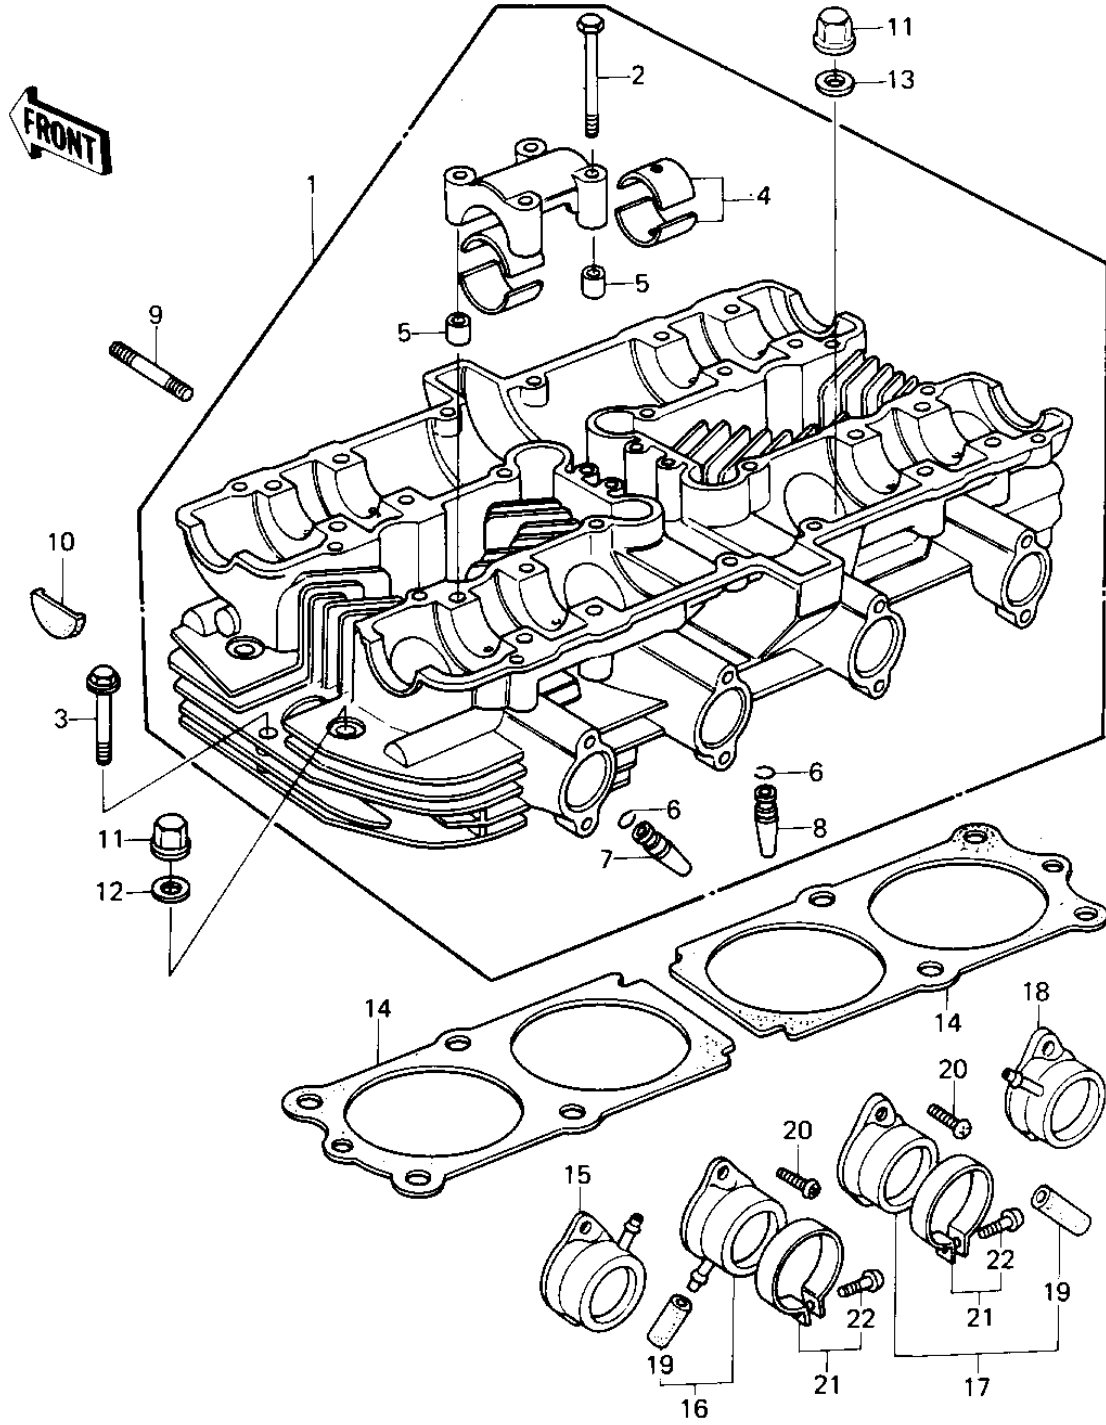

# 1979 KZ1000 LTD PARTS DIAGRAM

CYLINDER HEAD ('79-'80 B3/B4)

# 1979 KZ1000 LTD PARTS LIST

## CYLINDER HEAD ('79-'80 B3/B4)

ITEM NAME	PART NUMBER	QUANTITY
CYLINDER HEAD,BARREL (Ref # 1)	11002-1019	1
BOLT,6X43 (Ref # 2)	92002-1881	16
BOLT,HEX HEAD,6X45 (Ref # 3)	92003-092	2
BUSHING,CAMSHAFT (Ref # 4)	13034-030	16
PIN-DOWEL (Ref # 5)	92042-007	8
CIRCLIP-VALVE (Ref # 6)	92036-023	8
GUIDE,INLET VALVE (Ref # 7)	12013-009	4
GUIDE,EXHAUST VALVE (Ref # 8)	49002-1002	4
STUD,8X30 (Ref # 9)	92004-1069	8
PLUG,CAM SHAFT (Ref # 10)	92066-017	4
NUT,CYLINDER HEAD (Ref # 11)	92015-076	12
WASHER,PLAIN,10MM (Ref # 12)	92022-215	4
WASHER PLAIN 10MM (Ref # 13)	411B1000	8
GASKET,CYLINDER HEAD (Ref # 14)	11004-076	2
HOLDER,CARBURETOR,L.H (Ref # 15)	16065-029	1
HOLDER,CARBURETOR,L.H (Ref # 16)	16065-029	1
HOLDER-R.H CARBRETOR (Ref # 17)	16065-028	1
HOLDER-R.H CARBRETOR (Ref # 18)	16065-028	1
RUBBER PLUG (Ref # 19)	92068-006	2
SCREW PAN HEAD 6X18 (Ref # 20)	220B0618	8
CLAMP,HOLDER (Ref # 21)	92037-077	4
SCREW,PAN HEAD (Ref # 22)	92011-037	4