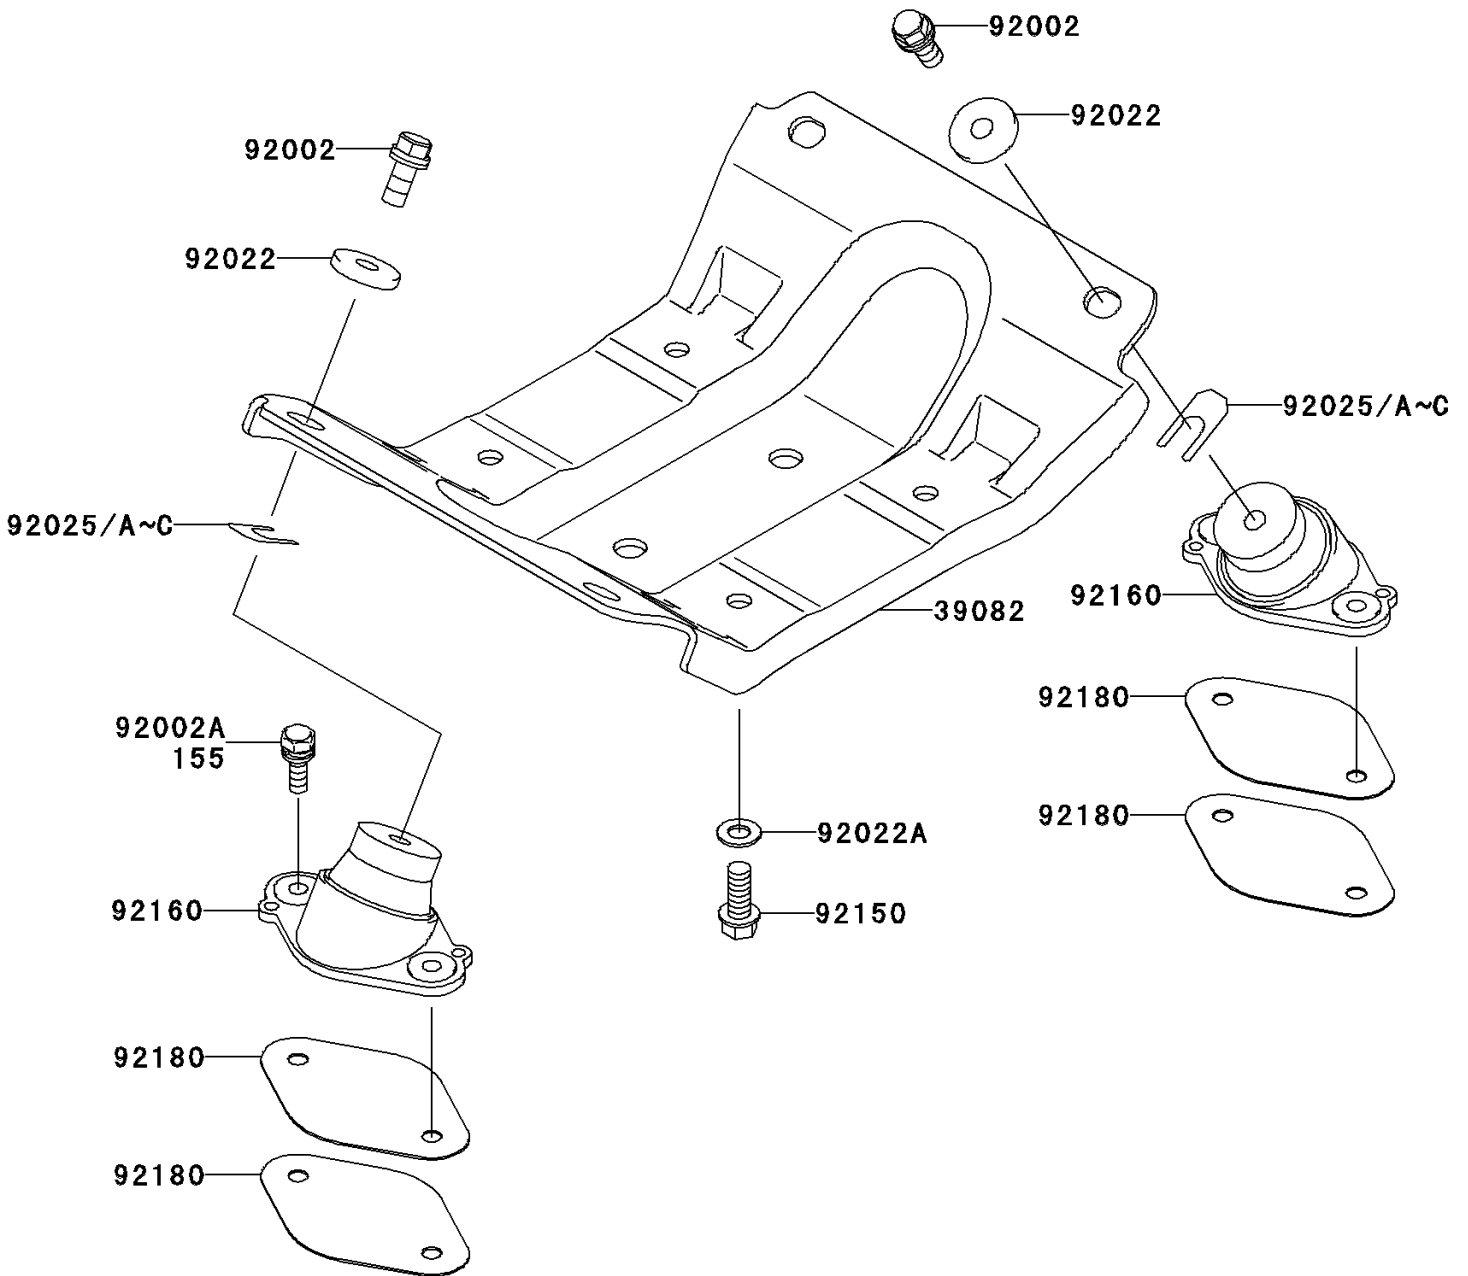

# 2004 800 SX-R PARTS DIAGRAM

Engine Mount

F3144

## 2004 800 SX-R PARTS LIST

### Engine Mount

ITEM NAME	PART NUMBER	QUANTITY
MOUNT-ENGINE (Ref # 39082)	39082-3723	1
BOLT,10X25 (Ref # 92002)	92002-3770	4
BOLT,8X25 (Ref # 92002A)	92002-3774	8
WASHER,32X10.5X4 (Ref # 92022)	92022-3023	4
WASHER,10.2X20X1.5 (Ref # 92022A)	92022-3742	4
SHIM,T=0.3MM (Ref # 92025)	92025-3705	AR
SHIM,T=0.5MM (Ref # 92025A)	92025-3706	AR
SHIM,T=1.0MM (Ref # 92025B)	92025-3707	AR
SHIM,T=1.5MM (Ref # 92025C)	92025-3708	AR
BOLT,10X25 (Ref # 92150)	92150-3842	4
DAMPER,ENGINE MOUNT (Ref # 92160)	92160-3761	4
SHIM,T=1.0 (Ref # 92180)	92180-3715	AR