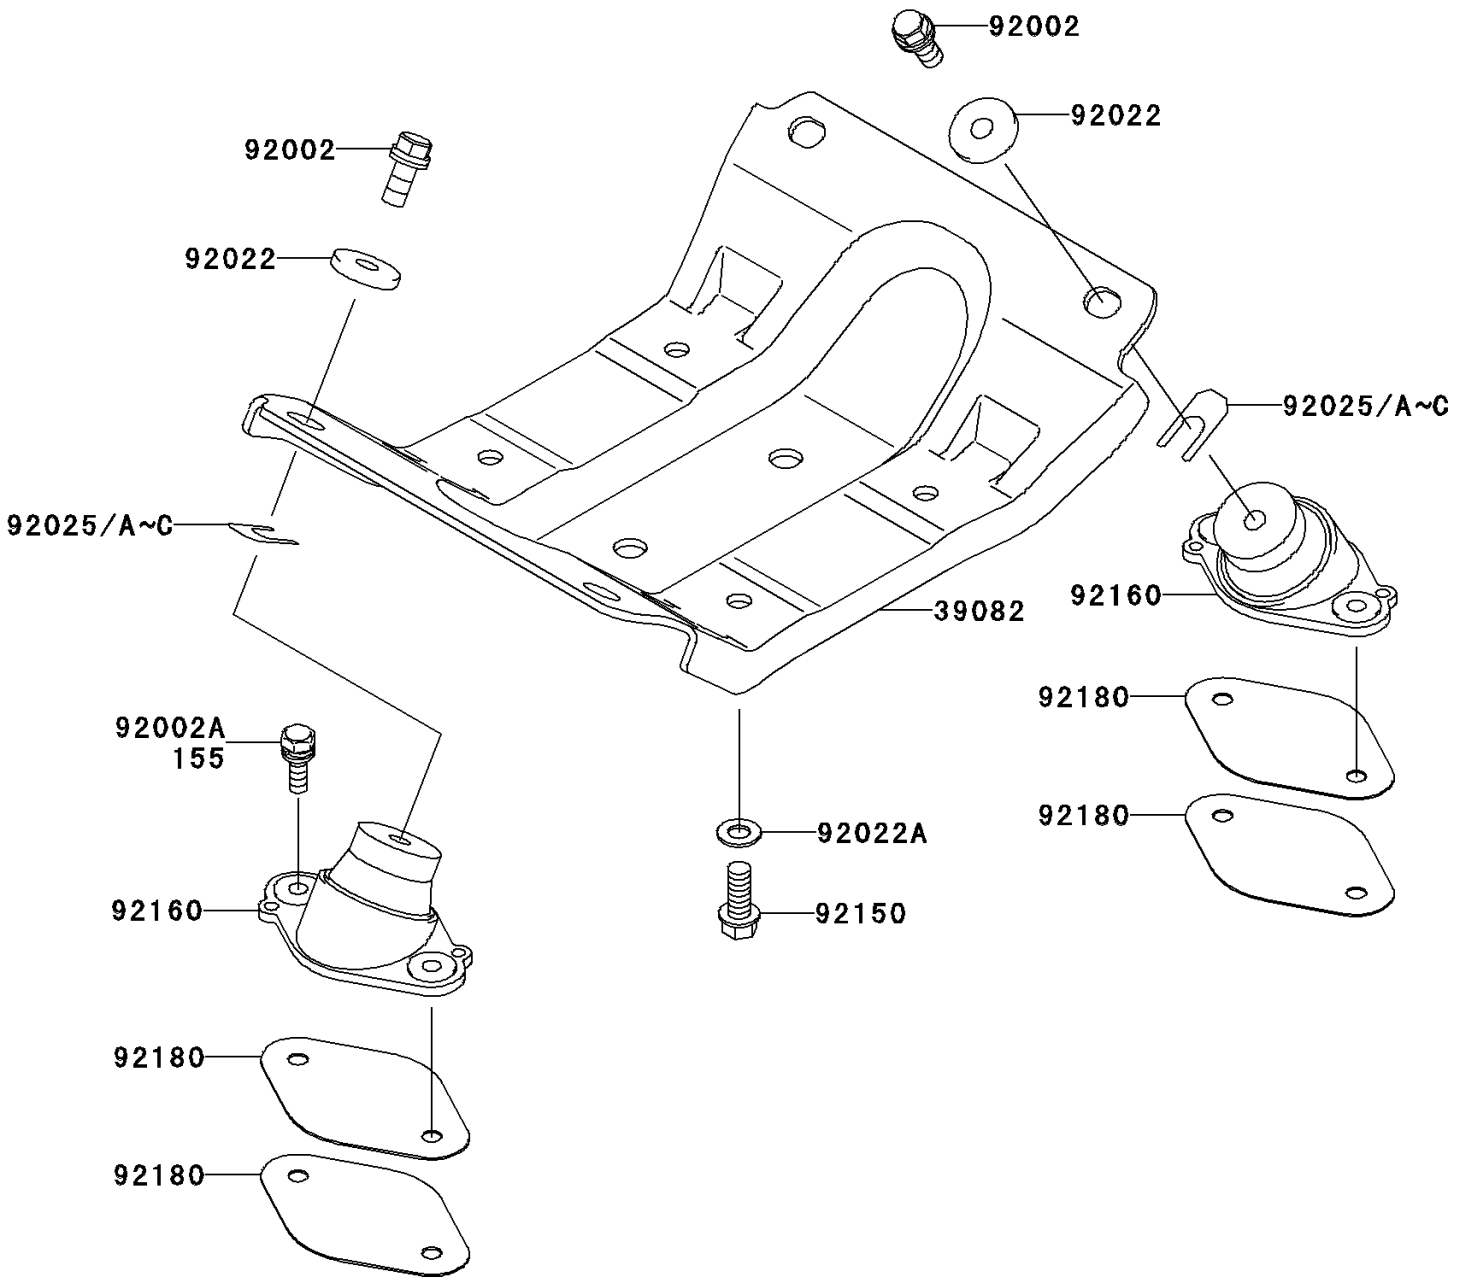

# 2005 800 SX-R PARTS DIAGRAM

Engine Mount

F3144

## 2005 800 SX-R PARTS LIST

### Engine Mount

ITEM NAME	PART NUMBER	QUANTITY
BOLT-WSP-SMALL,8X30 (Ref # 155)	155R0830	8
MOUNT-ENGINE (Ref # 39082)	39082-3723	1
BOLT,10X25 (Ref # 92002)	92002-3770	4
WASHER,32X10.5X4 (Ref # 92022)	92022-3023	4
WASHER,10.2X20X1.5 (Ref # 92022A)	92022-3742	4
SHIM,T=0.3MM (Ref # 92025)	92025-3705	AR
SHIM,T=0.5MM (Ref # 92025A)	92025-3706	AR
SHIM,T=1.0MM (Ref # 92025B)	92025-3707	AR
SHIM,T=1.5MM (Ref # 92025C)	92025-3708	AR
BOLT,10X25 (Ref # 92150)	92150-3842	4
DAMPER,ENGINE MOUNT (Ref # 92160)	92160-3761	4
SHIM,T=1.0 (Ref # 92180)	92180-3715	AR