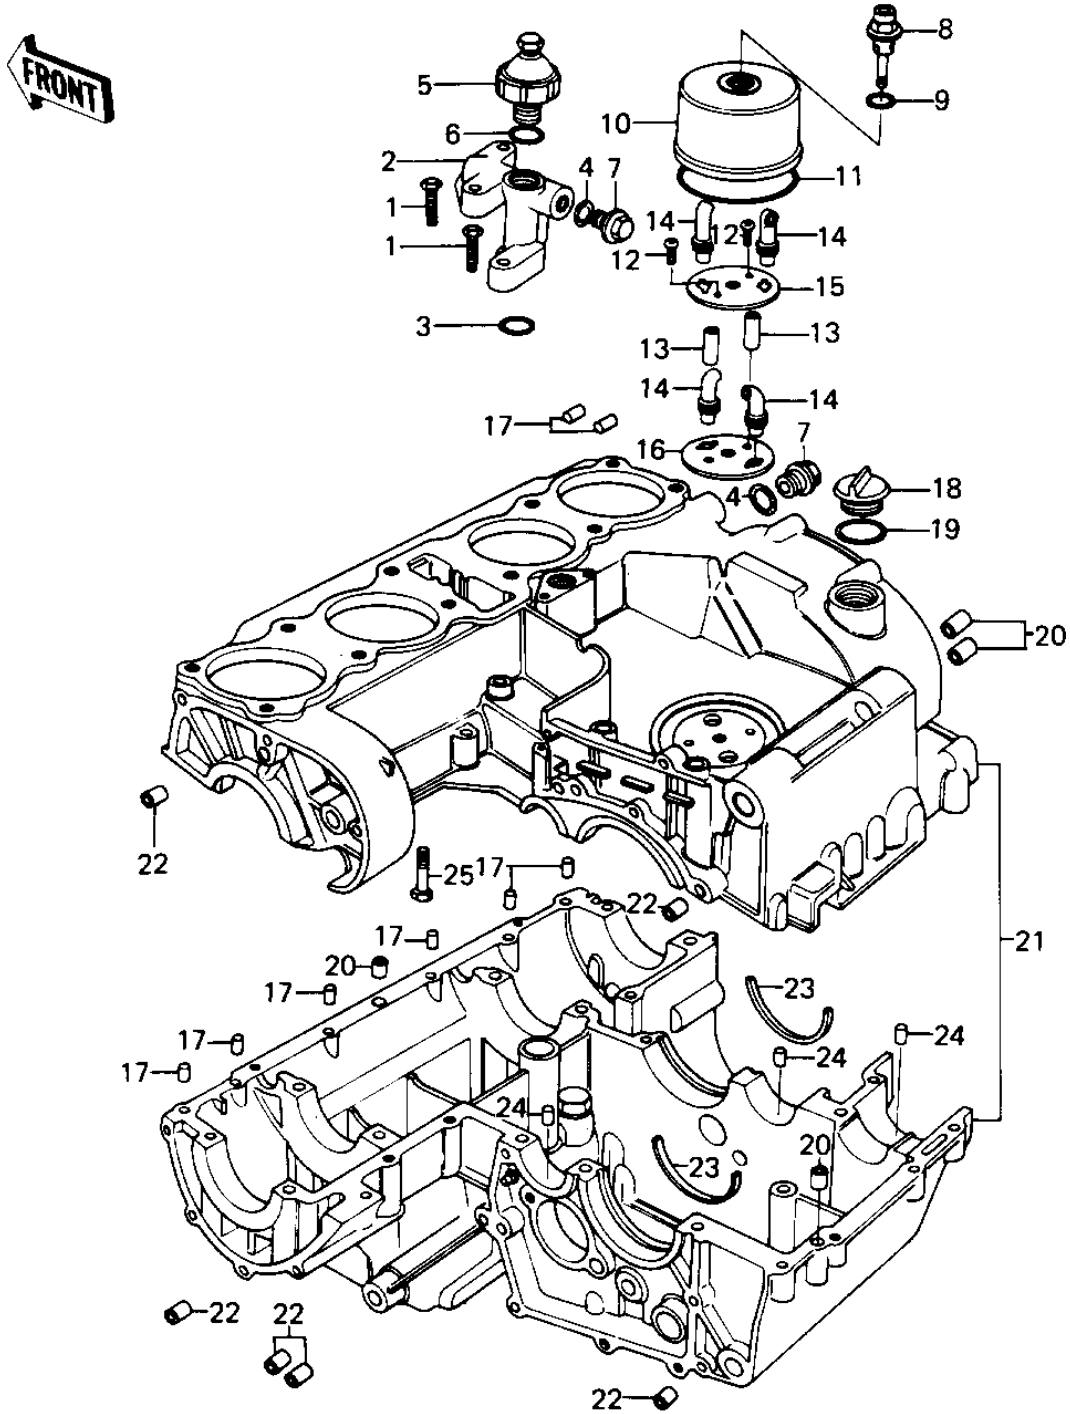

1979 KZ1000 LTD PARTS DIAGRAM

CRANKCASE/BREATHER COVER ('79-'80 B3/B4)

1979 KZ1000 LTD PARTS LIST

CRANKCASE/BREATHER COVER ('79-'80 B3/B4)

ITEM NAME	PART NUMBER	QUANTITY
BOLT,HEX HEAD,6X35 (Ref # 1)	92001-164	4
PIPE (Ref # 2)	16109-003	1
"O" RING,18MM (Ref # 3)	670B2018	2
"O" RING,15MM (Ref # 4)	670B2015	2
SWITCH,OIL PRESSURE (Ref # 5)	27010-1013	1
"O" RING (Ref # 6)	92055-055	1
PLUG (Ref # 7)	92066-021	2
BOLT,BREATHER FITTING (Ref # 8)	92003-098	1
"O" RING,16MM (Ref # 9)	670B2016	1
BODY,BREATHER (Ref # 10)	14070-007	1
"O" RING,91MM (Ref # 11)	92055-052	1
SCREW PAN HEAD 6X40 (Ref # 12)	220B0640	2
COLLAR,IGNITION COIL (Ref # 13)	92027-276	2
TUBE,BREATHER (Ref # 14)	92059-140	4
PLATE,BREATHER (Ref # 15)	14068-009	1
PLATE,BREATHER (Ref # 16)	14068-007	1
PIN,DOWEL,6X14 (Ref # 17)	610A0614	8
PIN DOWEL 6MM (Ref # 17)	92042-016	8
PLUG,OIL FILLER (Ref # 18)	16115-013	1
"O" RING,31MM (Ref # 19)	92055-049	1
PIN,DOWEL,10X8.2X14 (Ref # 20)	92043-1037	4
CRANKCASE SET (Ref # 21)	14001-5025	1
CRANKCASE SET (Ref # 21)	14001-5042	1
PIN-DOWEL (Ref # 22)	92042-007	8
RING,POSITION (Ref # 23)	14013-1004	2
RING-BEARING SET (Ref # 23)	14013-013	AR
BOLT,HEX HEAD,8X72 (Ref # 24)	92003-107	4
PIN DOWEL 6MM (Ref # 25)	92042-016	3