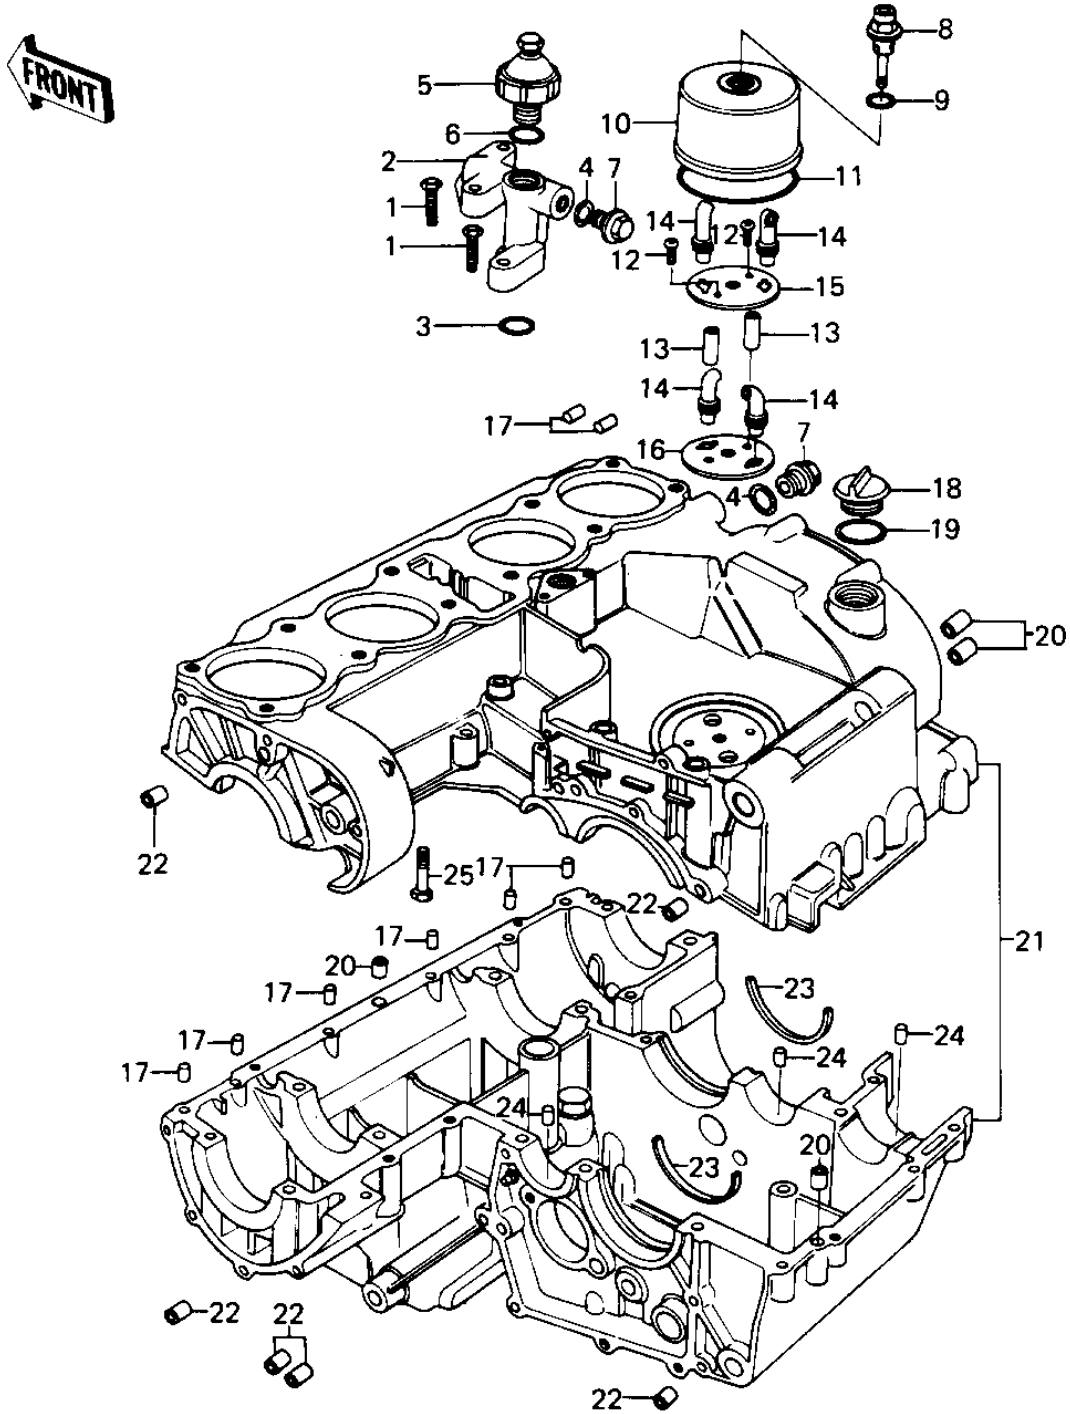

1980 LTD PARTS DIAGRAM

CRANKCASE/BREATHER COVER ('79-'80 B3/B4)

1980 LTD PARTS LIST

CRANKCASE/BREATHER COVER ('79-'80 B3/B4)

ITEM NAME	PART NUMBER	QUANTITY
BOLT,HEX HEAD,6X35 (Ref # 1)	92001-164	4
PIPE (Ref # 2)	16109-003	1
"O" RING,18MM (Ref # 3)	670B2018	2
"O" RING,15MM (Ref # 4)	670B2015	2
SWITCH,OIL PRESSURE (Ref # 5)	27010-1013	1
"O" RING (Ref # 6)	92055-055	1
PLUG (Ref # 7)	92066-021	2
BOLT,BREATHER FITTING (Ref # 8)	92003-098	1
"O" RING,16MM (Ref # 9)	670B2016	1
BODY,BREATHER (Ref # 10)	14070-007	1
"O" RING,91MM (Ref # 11)	92055-052	1
SCREW PAN HEAD 6X40 (Ref # 12)	220B0640	2
COLLAR,IGNITION COIL (Ref # 13)	92027-276	2
TUBE,BREATHER (Ref # 14)	92059-140	4
PLATE,BREATHER (Ref # 15)	14068-009	1
PLATE,BREATHER (Ref # 16)	14068-007	1
PIN,DOWEL,6X14 (Ref # 17)	610A0614	8
PIN DOWEL 6MM (Ref # 17)	92042-016	8
PLUG,OIL FILLER (Ref # 18)	16115-013	1
"O" RING,31MM (Ref # 19)	92055-049	1
PIN,DOWEL,10X8.2X14 (Ref # 20)	92043-1037	4
CRANKCASE SET (Ref # 21)	14001-5025	1
CRANKCASE SET (Ref # 21)	14001-5042	1
PIN-DOWEL (Ref # 22)	92042-007	8
RING,POSITION (Ref # 23)	14013-1004	2
RING-BEARING SET (Ref # 23)	14013-013	AR
BOLT,HEX HEAD,8X72 (Ref # 24)	92003-107	4
PIN DOWEL 6MM (Ref # 25)	92042-016	3