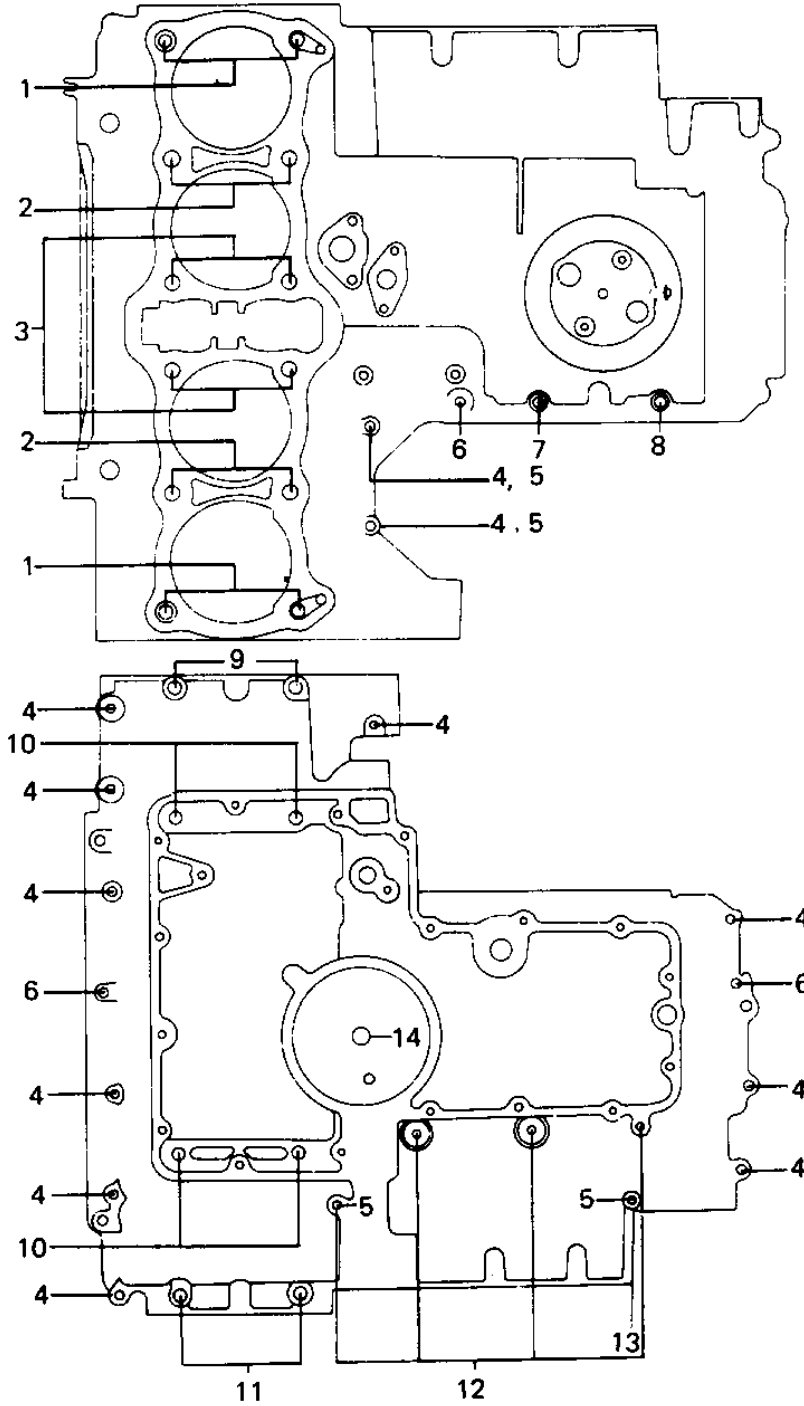

# 1979 KZ1000 LTD PARTS DIAGRAM

CRANKCASE BOLT & STUD PATTERN ('79-'80 B)

# 1979 KZ1000 LTD PARTS LIST

## CRANKCASE BOLT & STUD PATTERN ('79-'80 B)

ITEM NAME	PART NUMBER	QUANTITY
STUD,10X158 (Ref # 1)	92004-1003	4
STUD,10X133 (Ref # 2)	92004-1004	4
STUD,10X190 (Ref # 3)	92004-1002	4
BOLT,HEX HEAD,6X41 (Ref # 4)	92003-109	12
CLAMP,WIRING HARNESS (Ref # 5)	21126-008	4
BOLT,HEX HEAD,6X54 (Ref # 6)	92003-110	3
BOLT,HEX HEAD,6X99 (Ref # 7)	92003-111	1
BOLT,HEX HEAD,6X116 (Ref # 8)	92003-113	1
BOLT-FLANGED,8X95 (Ref # 9)	130P0895	2
BOLT,HEX HEAD,8X72 (Ref # 10)	92003-107	4
BOLT,HEX HEAD,8X81 (Ref # 11)	92003-108	4
BOLT-FLANGED,6X95 (Ref # 12)	130G0695	4
BOLT-FLANGED,6X70 (Ref # 13)	130G0670	1
O RING,0.D=18MM (Ref # 14)	92055-048	1