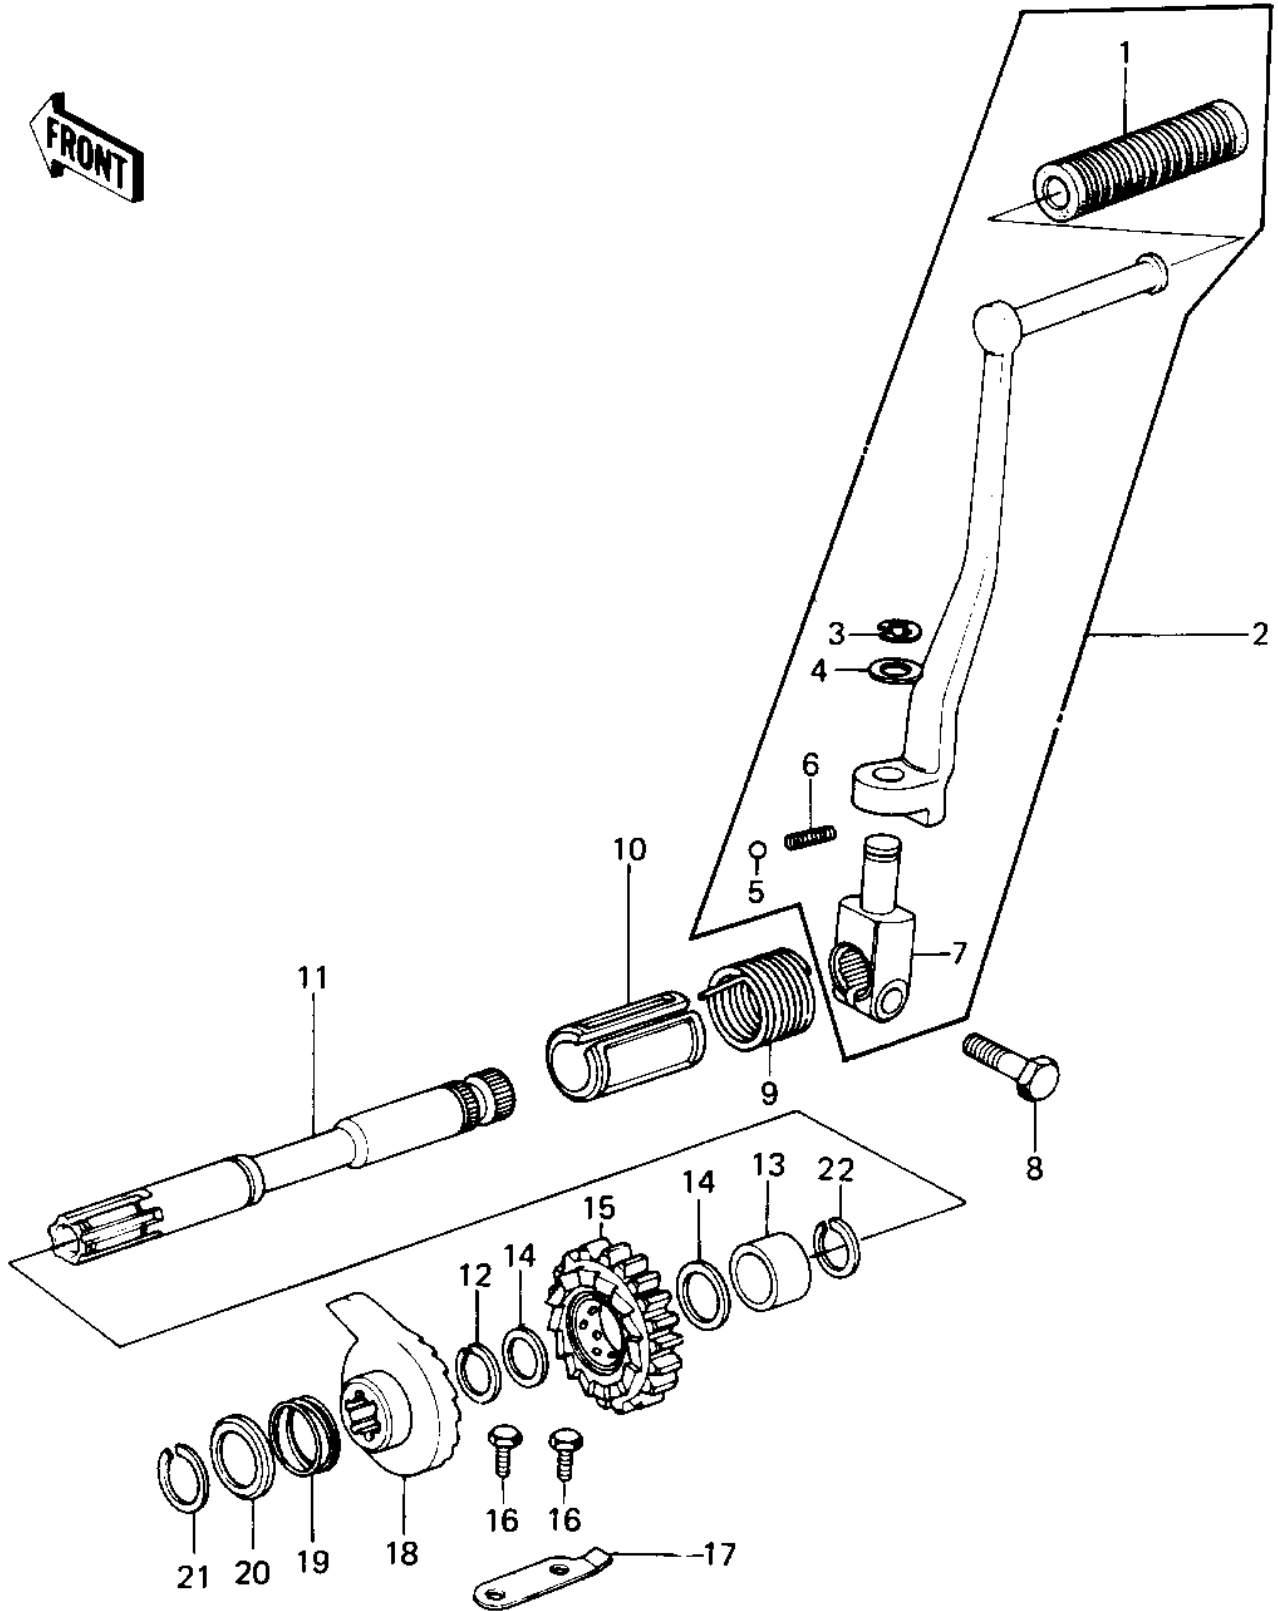

1979 KZ1000 LTD PARTS DIAGRAM

KICKSTARTER MECHANISM ('79-'80 B3/B4)

1979 KZ1000 LTD PARTS LIST

KICKSTARTER MECHANISM ('79-'80 B3/B4)

ITEM NAME	PART NUMBER	QUANTITY
RUBBER KICK PEDAL (Ref # 1)	13063-004	1
PEDAL,KICKSTARTER (Ref # 2)	13058-044	1
CIRCLIP 10MM (Ref # 3)	482J0100	1
WASHER BRAKE PEDAL (Ref # 4)	92022-085	1
BALL STEEL 1/4' (Ref # 5)	600A0800	1
SPRING KICK PEDAL (Ref # 6)	92081-020	1
BOSS-KICK PEDAL (Ref # 7)	13061-014	1
BOLT-HEX HEAD,10X25 (Ref # 8)	114B1025	1
SPRING,KICKSTARTER (Ref # 9)	92082-004	1
GUID,KICK SPRING (Ref # 10)	13070-1008	1
SHAFT,KICKSTARTER (Ref # 11)	13066-1004	1
CIRCLIP,25MM (Ref # 12)	92033-025	1
COLLAR,KICKSHAFT (Ref # 13)	92028-126	1
WASHER,PLAIN,22MM (Ref # 14)	92022-207	2
GEAR,KICKSTARTER (Ref # 15)	59051-1006	1
BOLT-UPSET (Ref # 16)	112G0614	2
STOPPER,KICKSTARTER (Ref # 17)	13072-012	1
RATCHET,KICK SHAFT (Ref # 18)	13078-011	1
SPRING RATCHET (Ref # 19)	92081-104	1
CAP,KICKSTARTER (Ref # 20)	92102-008	1
CIRCLIP,19MM (Ref # 21)	480J1900	1
CIRCLIP,25MM (Ref # 22)	92033-025	1
CIRCLIP,22MM (Ref # 22)	480J2200	1