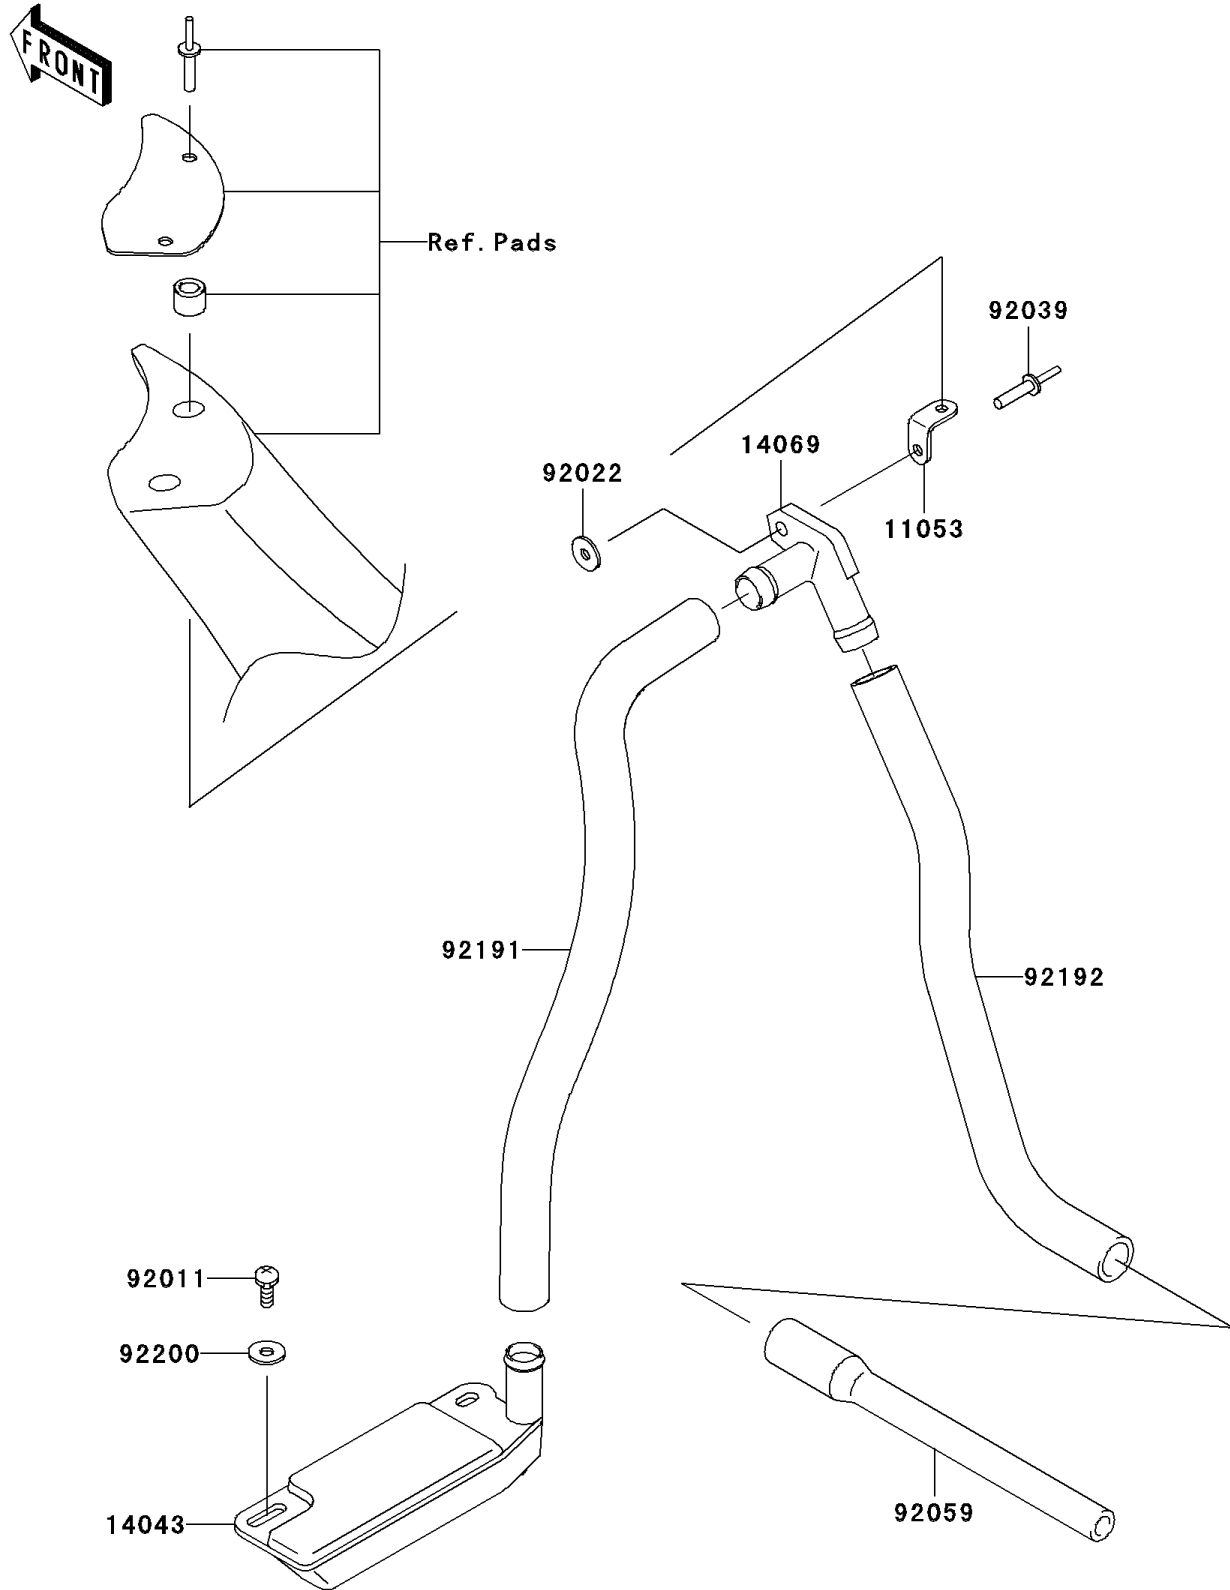

2004 800 SX-R PARTS DIAGRAM

Bilge System

F3145

2004 800 SX-R PARTS LIST

Bilge System

ITEM NAME	PART NUMBER	QUANTITY
BRACKET (Ref # 11053)	11053-3754	1
FILTER (Ref # 14043)	14043-3708	1
BREATHER (Ref # 14069)	14069-3708	1
SCREW,TAPPING (Ref # 92011)	92011-561	2
WASHER,5X16X1.5 (Ref # 92022)	92022-3041	1
RIVET (Ref # 92039)	92039-3775	1
TUBE,L=200 (Ref # 92059)	92059-3894	1
TUBE,BILGE (Ref # 92191)	92191-3975	1
TUBE (Ref # 92192)	92192-3706	1
WASHER,5.9X16X1.5 (Ref # 92200)	92200-3714	2