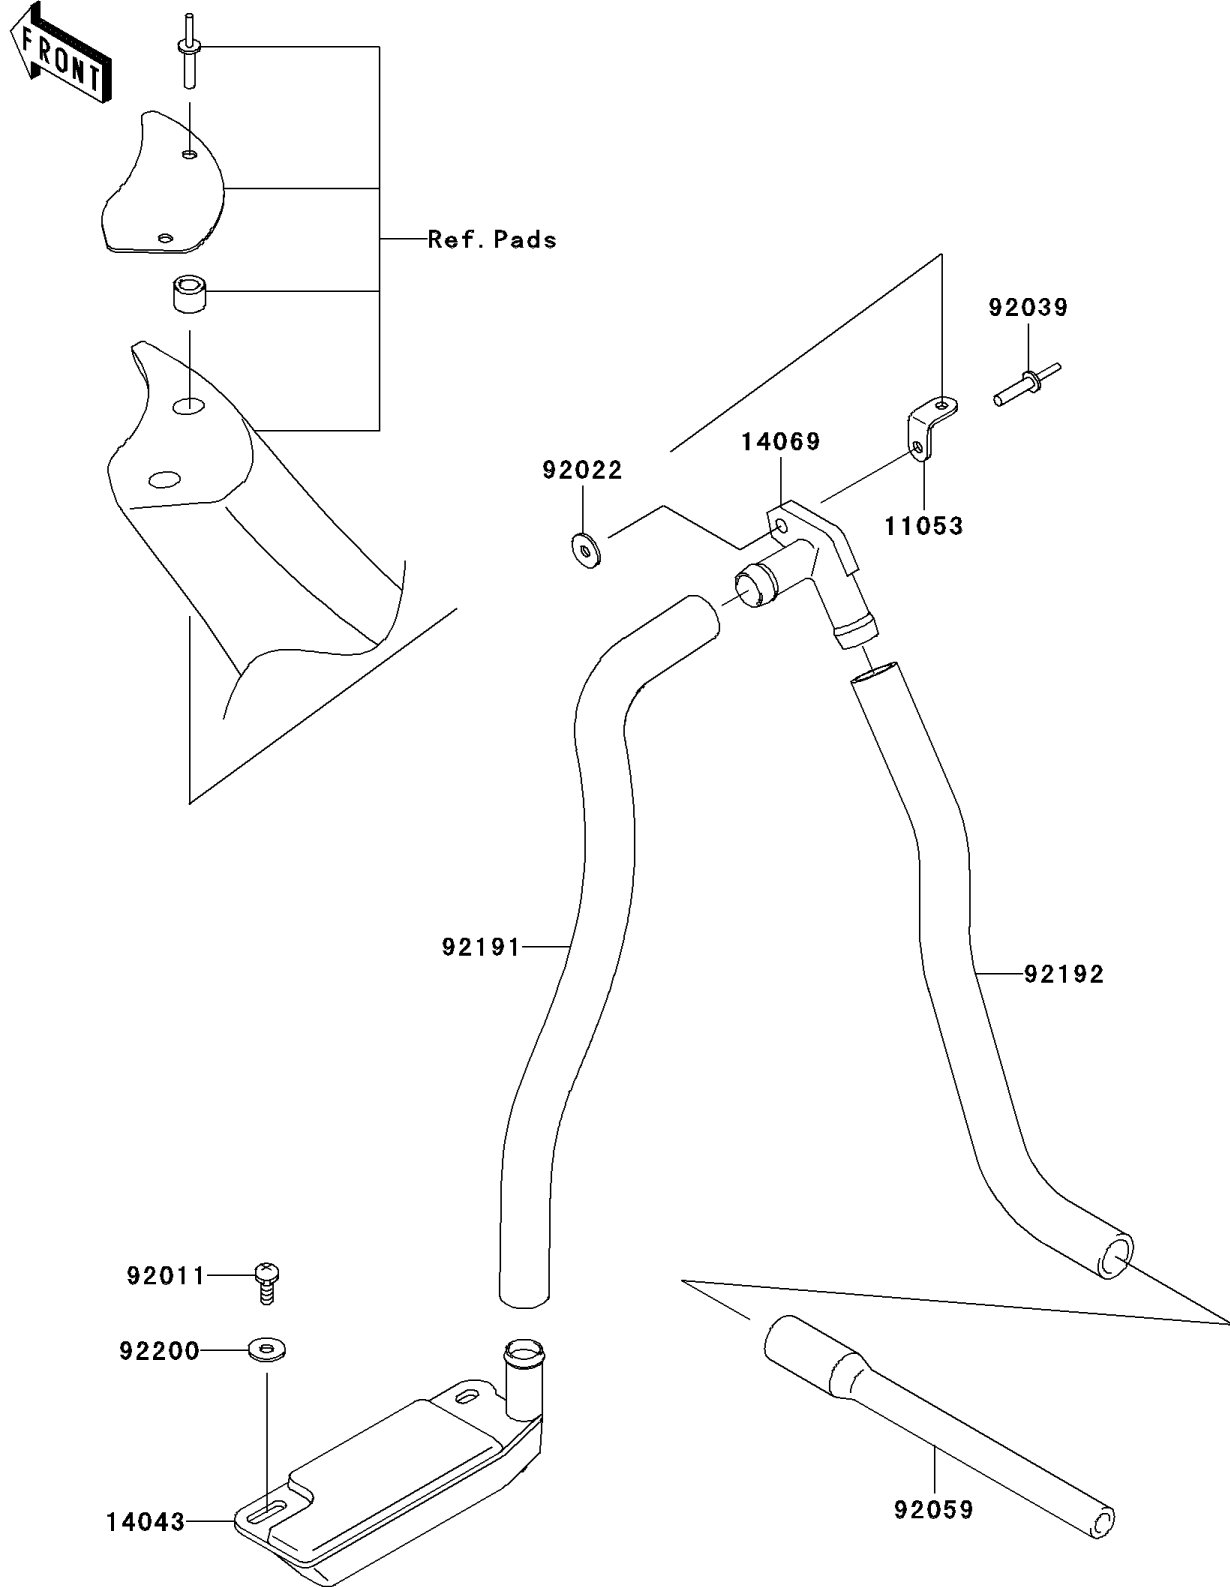

2005 800 SX-R PARTS DIAGRAM

Bilge System

F3145

2005 800 SX-R PARTS LIST

Bilge System

| ITEM NAME | PART NUMBER | QUANTITY |
|---------------------------------|-------------|----------|
| BRACKET (Ref # 11053) | 11053-3754 | 1 |
| FILTER (Ref # 14043) | 14043-3708 | 1 |
| BREATHER (Ref # 14069) | 14069-3708 | 1 |
| SCREW,TAPPING (Ref # 92011) | 92011-561 | 2 |
| WASHER,5X16X1.5 (Ref # 92022) | 92022-3041 | 1 |
| RIVET (Ref # 92039) | 92039-3775 | 1 |
| TUBE,L=200 (Ref # 92059) | 92059-3894 | 1 |
| TUBE,BILGE (Ref # 92191) | 92191-3975 | 1 |
| TUBE (Ref # 92192) | 92192-3706 | 1 |
| WASHER,5.9X16X1.5 (Ref # 92200) | 92200-3714 | 2 |