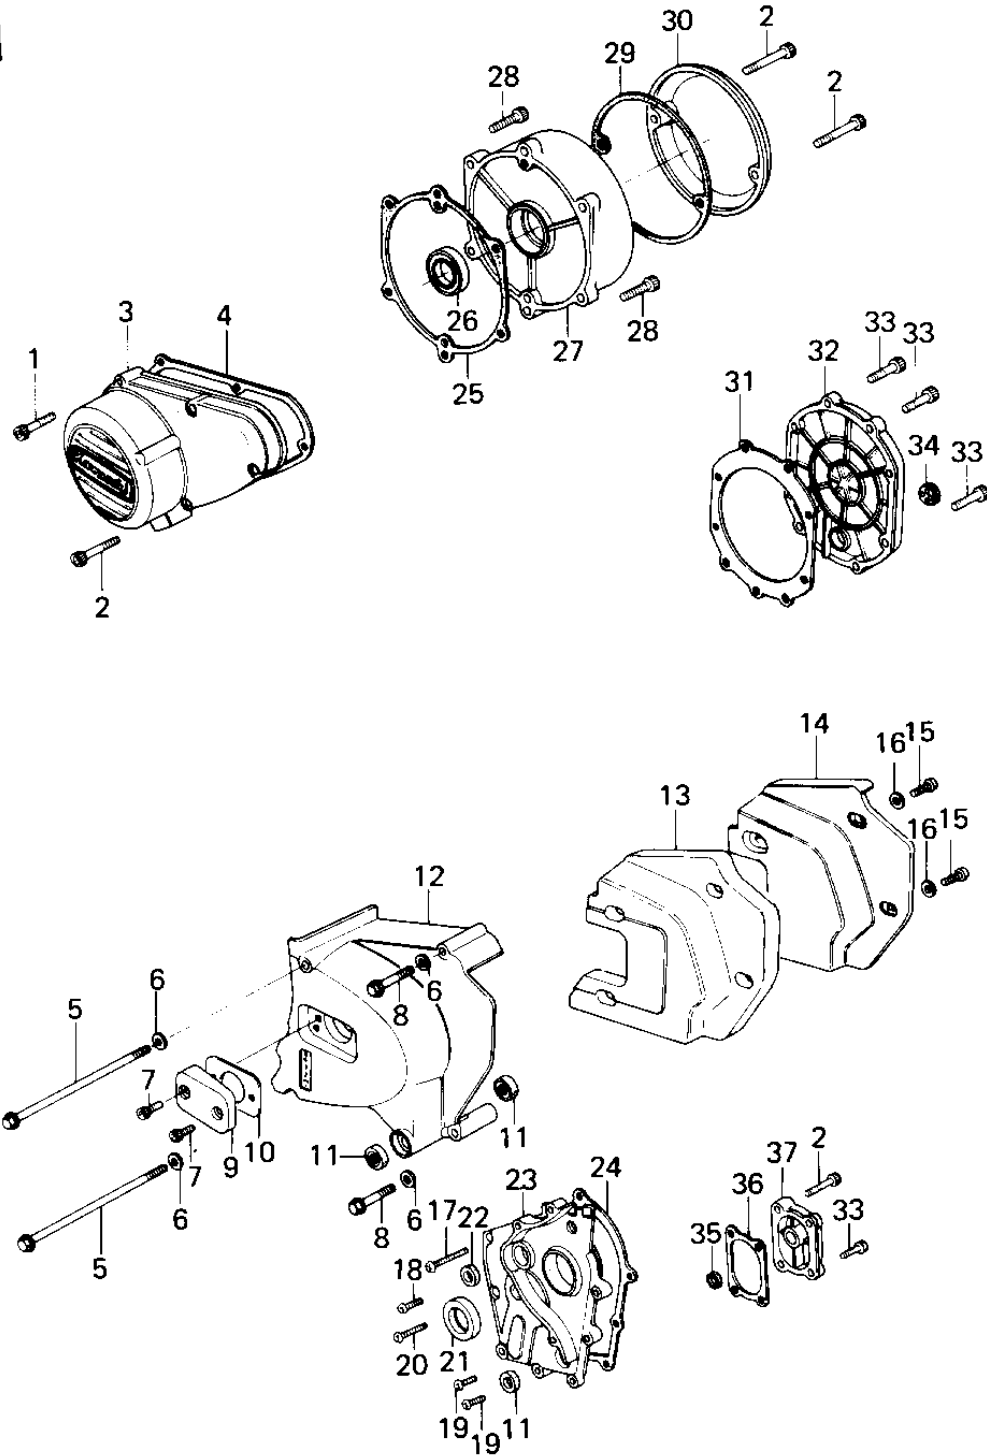

# 1979 KZ1000 LTD PARTS DIAGRAM

ENGINE COVERS (79-'80 B3/B4)

## ENGINE COVERS ('79-'80 B3/B4)

ITEM NAME	PART NUMBER	QUANTITY
BOLT,SOCKET,6X30 (Ref # 1)	120P0630	6
BOLT,SOCKET,6X40 (Ref # 2)	120P0640	6
COVER,GNERATOR (Ref # 3)	14031-1026	1
COVER,GENERATOR (Ref # 3)	14031-1015	1
GASKET,GENERATOR COVE (Ref # 4)	11060-1075	1
BOLT-UPSET,6X125 (Ref # 5)	112G06125	2
WASHER PLAIN 6MM (Ref # 6)	410B0600	4
BOLT,SOCKET,6X16 (Ref # 7)	120P0616	2
BOLT,6X14 (Ref # 7)	120P0614	2
BOLT,6X70 (Ref # 8)	110G0670	2
COVER,CLUTCH ADJUSTIN (Ref # 9)	14025-1038	1
GASKET,CLUTCH ADJ COV (Ref # 10)	11009-1126	1
OIL SEAL SB12205 (Ref # 11)	92049-004	3
COVER,FRONT CHAIN (Ref # 12)	14026-1017	1
ARRESTER,SOUND (Ref # 13)	92075-1064	1
COVER,SOUND ARRESTER (Ref # 14)	14025-1044	1
SCREW PAN HEAD 6X12 (Ref # 15)	220B0612	4
WASHER PLAIN 6MM (Ref # 16)	410B0600	4
SCREW PAN HEAD 6X60 (Ref # 17)	220B0660	1
SCREW PAN HEAD 6X28 (Ref # 18)	220B0628	1
SCREW PAN HEAD 6X22 (Ref # 19)	220B0622	5
SCREW PAN HEAD 6X40 (Ref # 20)	220B0640	2
OIL SEAL SC325210 (Ref # 21)	92050-024	1
OIL SEAL,TC7187 (Ref # 22)	92050-048	1
COVER,TRANSMISSION (Ref # 23)	14025-1106	1
COVER,TRANSMISSION (Ref # 23)	14025-5028	1
GASKET,MISSION COVER (Ref # 24)	14058-004	1
GASKET,TRANSMISSION C (Ref # 24)	11060-1069	1
GASKET,RH ENGINE COVE (Ref # 25)	11060-1071	1

### ENGINE COVERS ('79-'80 B3/B4)

ITEM NAME	PART NUMBER	QUANTITY
OIL SEAL,S25407R (Ref # 26)	92050-047	1
COVER,R.H ENGINE (Ref # 27)	14032-083	1
BOLT,SOCKET,6X22 (Ref # 28)	120P0622	6
GASKET,POINT CAP (Ref # 29)	14050-006	1
COVER,CONTACT BRAKER (Ref # 30)	14025-1082	1
COVER,CENTACK BREAKER (Ref # 30)	14025-1037	1
GASKET,CLUTCH (Ref # 31)	14046-024	1
COVER,CLUTCH (Ref # 32)	14032-1015	1
BOLT,6X25 (Ref # 33)	120P0625	11
GAUGE,OIL LEVEL (Ref # 34)	52015-004	1
OIL SEAL,SC22325 (Ref # 35)	92049-1048	1
GASKET,KICK COVER (Ref # 36)	14046-025	1
COVER,KICKSTARTER, (Ref # 37)	14032-075-21	1
COVER,KICK SHAFT,BARL (Ref # 37)	14032-075-2H	1