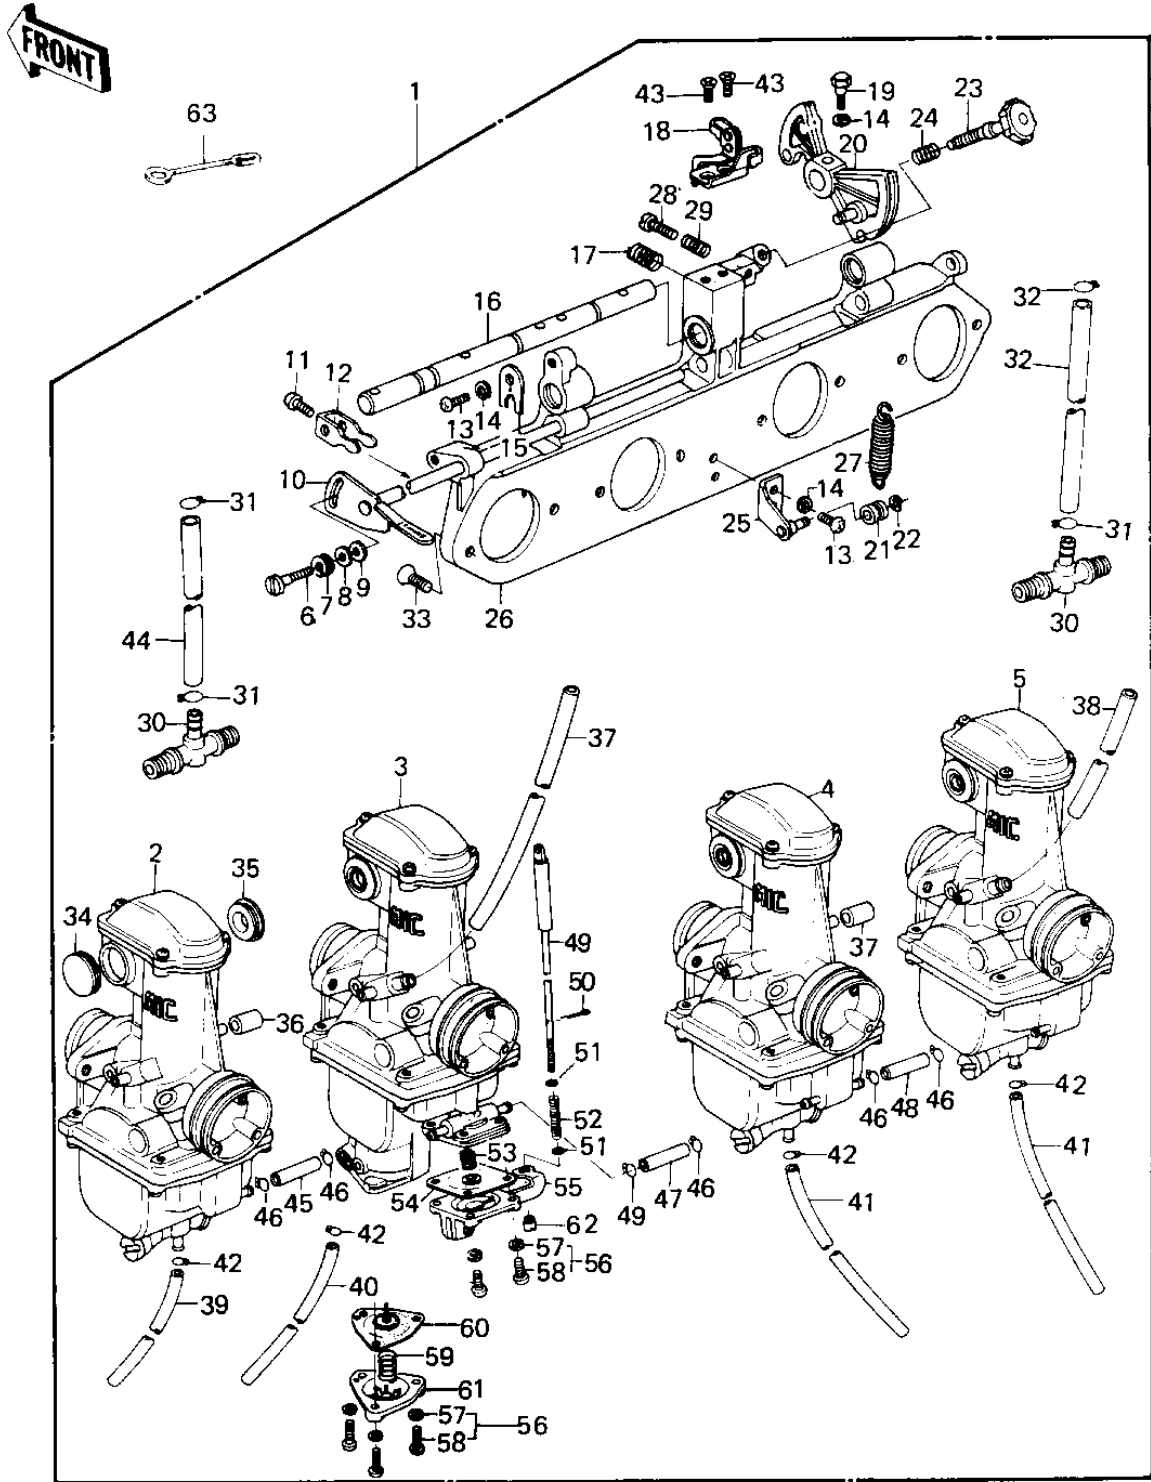

1980 LTD PARTS DIAGRAM

CARBURETOR ASSY (KZ1000-B3)

1980 LTD PARTS LIST

CARBURETOR ASSY (KZ1000-B3)

ITEM NAME	PART NUMBER	QUANTITY
CARBURETOR ASSY (Ref # 1)	16001-1089	1
CARBURETOR,L.H,OUT (Ref # 2)	16001-1127	1
CARBURETOR,L.H,INSIDE (Ref # 3 & 53)	16001-1128	1
CARBURETOR,R.H,INSIDE (Ref # 4)	16001-1129	1
CARBURETOR,R.H,OUT (Ref # 5)	16001-1130	1
SCREW (Ref # 6)	16046-005	1
SPRING,F (Ref # 7)	16040-009	1
WASHER PLAIN 5MM (Ref # 8)	410B0500	1
WASHER,PLAIN (Ref # 9)	16039-019	1
SHAFT,STARTER PLUNGER (Ref # 10)	16041-021	1
SCREW,PAN HEAD,5X7 (Ref # 11)	16046-007	4
LEVER,STARTER PLUNGER (Ref # 12)	13168-1026	4
SCREW-PAN-CROS (Ref # 13)	220B0514	3
WASHER SPRING 5MM (Ref # 14)	461F0500	4
PLATE,SHAFT STOPPER (Ref # 15)	16055-012	1
SHAFT,CARB CONNECTION (Ref # 16)	16041-017	1
SPRING,CABLE PULLY (Ref # 17)	16040-022	1
BRACKET,THROTTLE CABL (Ref # 18)	16077-017	1
BOLT,HEX HEAD,5X14 (Ref # 19)	16067-006	1
PULLEY,THROTTLE CABLE (Ref # 20)	13236-1014	1
RING (Ref # 21)	16073-016	1
CIRCLIP 3MM (Ref # 22)	482K3000	1
SCREW,THROTTLE STOP (Ref # 23)	16021-1010	1
SPRING,THROTTLE STOP (Ref # 24)	16022-017	1
BRACKET,THROTTLE CABL (Ref # 25)	16077-016	1
HOLDER,CARBURETOR (Ref # 26)	16065-049	1
SPRING,THROTTLE PULLY (Ref # 27)	92081-1028	1
SCREW (Ref # 28)	16021-032	1
SPRING,THROTTLE ADJST (Ref # 29)	16022-010	1

1980 LTD PARTS LIST

CARBURETOR ASSY (KZ1000-B3)

ITEM NAME	PART NUMBER	QUANTITY
SCREW-PAN-CROS (Ref # 58)	220B0414	7
SPRING,SENSOR DIAPHRA (Ref # 59)	92081-1137	1
DIAPHRAGM,SENSOR (Ref # 60)	43028-1010	1
COVER,SENSOR (Ref # 61)	14025-1121	1
NUT,PUMP ROD (Ref # 62)	92015-1075	1
CLAMP,OVER FLOW PIPE (Ref # 63)	92037-134	1