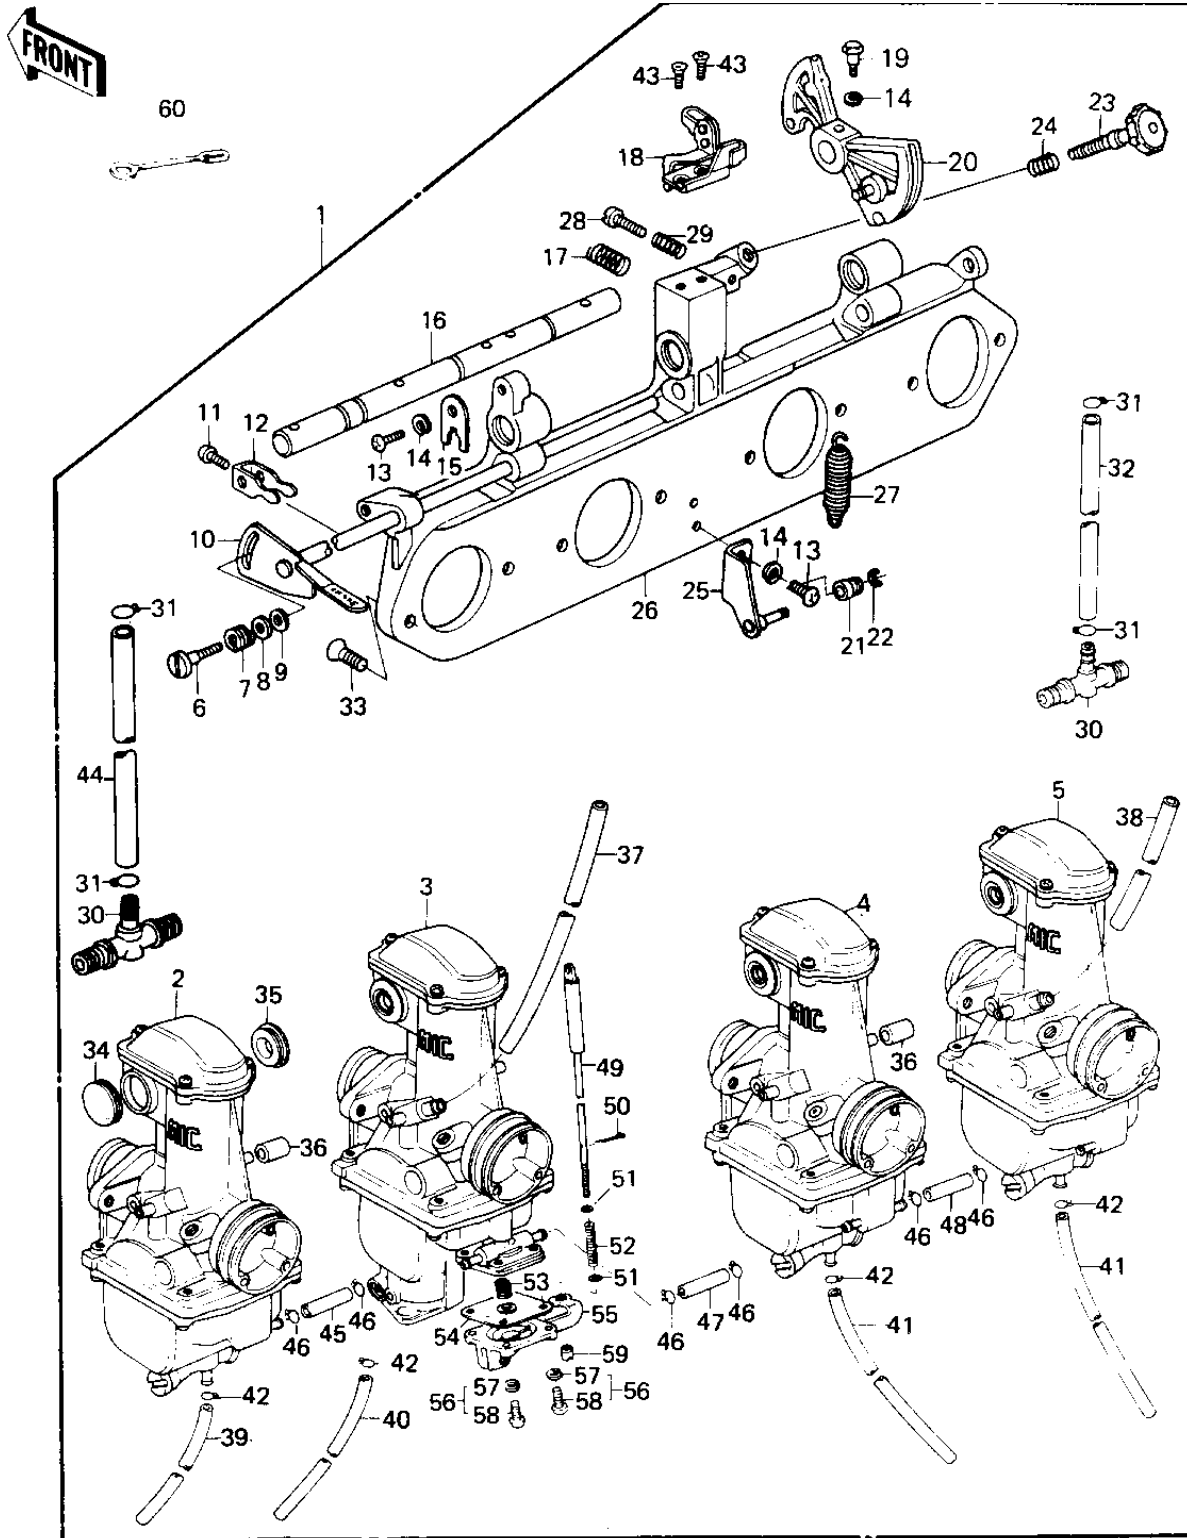

1979 KZ1000 LTD PARTS DIAGRAM

CARBURETOR ASSY (KZ1000-B4)

1979 KZ1000 LTD PARTS LIST

CARBURETOR ASSY (KZ1000-B4)

ITEM NAME	PART NUMBER	QUANTITY
CARBURETOR ASSY (Ref # 1)	16001-1202	1
CARBURETOR,L.H OUTSID (Ref # 2)	16001-1227	1
CARBURETOR,L.H,INSIDE (Ref # 3)	16001-1231	1
CARBURETOR,R.H,INSIDE (Ref # 4)	16001-1232	1
CARBURETOR,R.H OUTSID (Ref # 5)	16001-1230	1
SCREW (Ref # 6)	16046-005	1
SPRING,F (Ref # 7)	16040-009	1
WASHER,PLAIN (Ref # 8)	16039-020	1
WASHER PLAIN 5MM (Ref # 8)	410B0500	AL
WASHER,PLAIN (Ref # 9)	16039-019	1
SHAFT,STARTER PLUNGER (Ref # 10)	16041-021	1
SCREW,PAN HEAD,5X7 (Ref # 11)	16046-007	4
LEVER,STARTER PLUNGER (Ref # 12)	13168-1026	4
SCREW-PAN-CROS (Ref # 13)	220B0514	3
WASHER SPRING 5MM (Ref # 14)	461F0500	4
PLATE,SHAFT STOPPER (Ref # 15)	16055-012	1
SHAFT,CARB CONNECTION (Ref # 16)	16041-017	1
SPRING,CABLE PULLY (Ref # 17)	16040-022	1
BRACKET,THROTTLE CABL (Ref # 18)	16077-017	1
BOLT,HEX HEAD,5X14 (Ref # 19)	16067-006	1
PULLEY,THROTTLE CABLE (Ref # 20)	13236-1014	1
RING (Ref # 21)	16073-016	1
CIRCLIP 3MM (Ref # 22)	482K3000	1
SCREW,THROTTLE STOP (Ref # 23)	16021-1010	1
SPRING,THROTTLE STOP (Ref # 24)	16022-017	1
BRACKET,THROTTLE CABL (Ref # 25)	16077-016	1
HOLDER,CARBURETOR (Ref # 26)	16065-049	1
SPRING,THROTTLE PULLY (Ref # 27)	92081-1028	1
SCREW,ADJUSTER (Ref # 28)	16021-1011	1

1979 KZ1000 LTD PARTS LIST

CARBURETOR ASSY (KZ1000-B4)

ITEM NAME	PART NUMBER	QUANTITY
WASHER SPRING 4MM (Ref # 57)	461F0400	4
SCREW-PAN-CROS (Ref # 58)	220B0414	4
NUT,PUMP ROD (Ref # 59)	92015-1075	1
CLAMP,OVER FLOW PIPE (Ref # 60)	92037-134	1