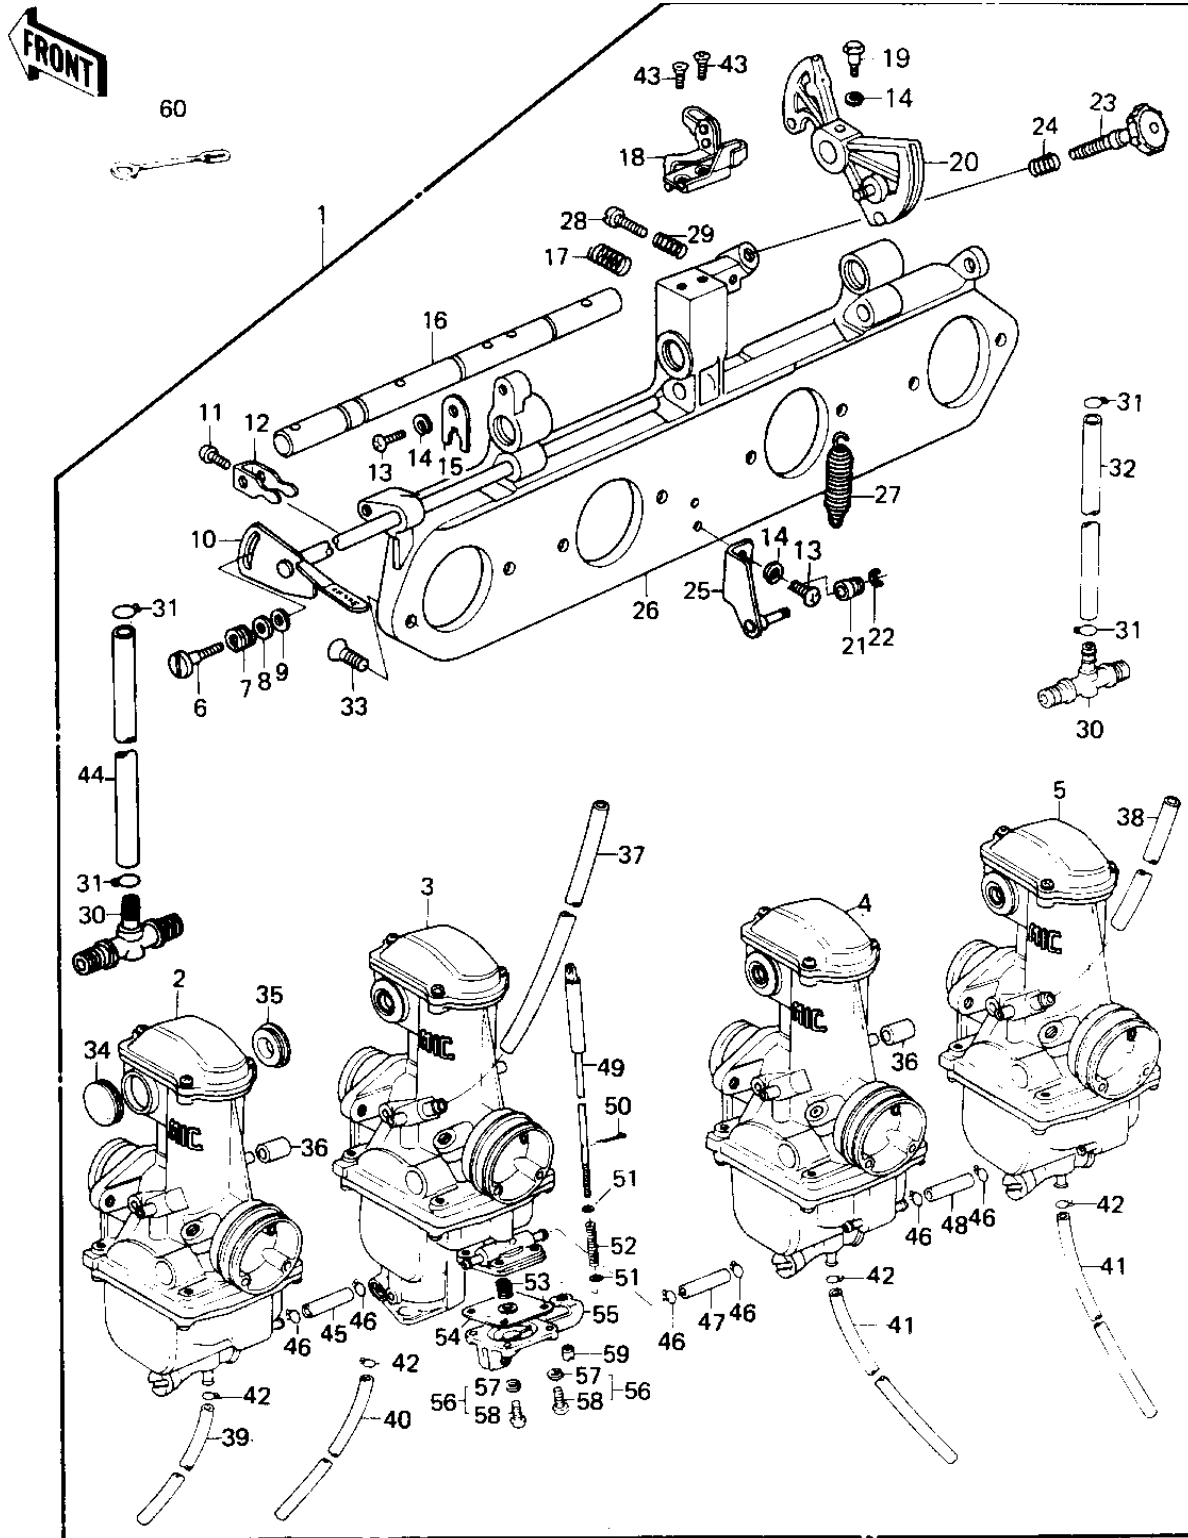

# 1980 LTD PARTS DIAGRAM

CARBURETOR ASSY (KZ1000-B4)

## CARBURETOR ASSY (KZ1000-B4)

ITEM NAME	PART NUMBER	QUANTITY
CARBURETOR ASSY (Ref # 1)	16001-1202	1
CARBURETOR,L.H OUTSID (Ref # 2)	16001-1227	1
CARBURETOR,L.H,INSIDE (Ref # 3)	16001-1231	1
CARBURETOR,R.H,INSIDE (Ref # 4)	16001-1232	1
CARBURETOR,R.H OUTSID (Ref # 5)	16001-1230	1
SCREW (Ref # 6)	16046-005	1
SPRING,F (Ref # 7)	16040-009	1
WASHER,PLAIN (Ref # 8)	16039-020	1
WASHER PLAIN 5MM (Ref # 8)	410B0500	AL
WASHER,PLAIN (Ref # 9)	16039-019	1
SHAFT,STARTER PLUNGER (Ref # 10)	16041-021	1
SCREW,PAN HEAD,5X7 (Ref # 11)	16046-007	4
LEVER,STARTER PLUNGER (Ref # 12)	13168-1026	4
SCREW-PAN-CROS (Ref # 13)	220B0514	3
WASHER SPRING 5MM (Ref # 14)	461F0500	4
PLATE,SHAFT STOPPER (Ref # 15)	16055-012	1
SHAFT,CARB CONNECTION (Ref # 16)	16041-017	1
SPRING,CABLE PULLY (Ref # 17)	16040-022	1
BRACKET,THROTTLE CABL (Ref # 18)	16077-017	1
BOLT,HEX HEAD,5X14 (Ref # 19)	16067-006	1
PULLEY,THROTTLE CABLE (Ref # 20)	13236-1014	1
RING (Ref # 21)	16073-016	1
CIRCLIP 3MM (Ref # 22)	482K3000	1
SCREW,THROTTLE STOP (Ref # 23)	16021-1010	1
SPRING,THROTTLE STOP (Ref # 24)	16022-017	1
BRACKET,THROTTLE CABL (Ref # 25)	16077-016	1
HOLDER,CARBURETOR (Ref # 26)	16065-049	1
SPRING,THROTTLE PULLY (Ref # 27)	92081-1028	1
SCREW,ADJUSTER (Ref # 28)	16021-1011	1

# 1980 LTD PARTS LIST

CARBURETOR ASSY (KZ1000-B4)

ITEM NAME	PART NUMBER	QUANTITY
WASHER SPRING 4MM (Ref # 57)	461F0400	4
SCREW-PAN-CROS (Ref # 58)	220B0414	4
NUT,PUMP ROD (Ref # 59)	92015-1075	1
CLAMP,OVER FLOW PIPE (Ref # 60)	92037-134	1