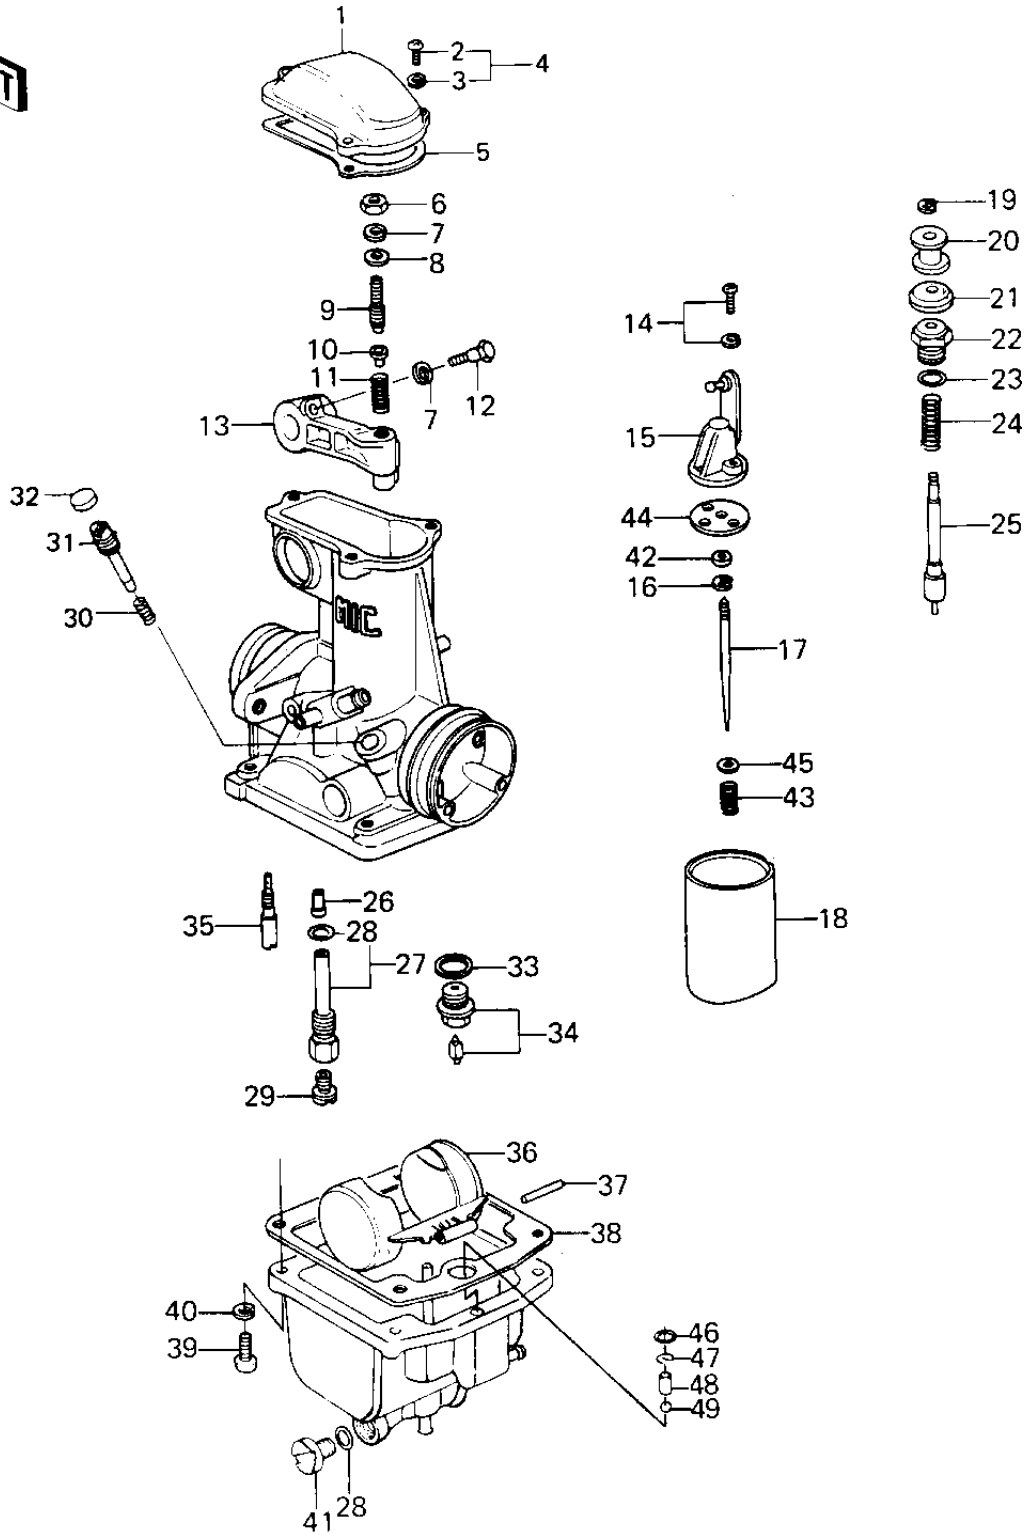

1979 KZ1000 LTD PARTS DIAGRAM

CARBURETOR PARTS (KZ1000-B4)