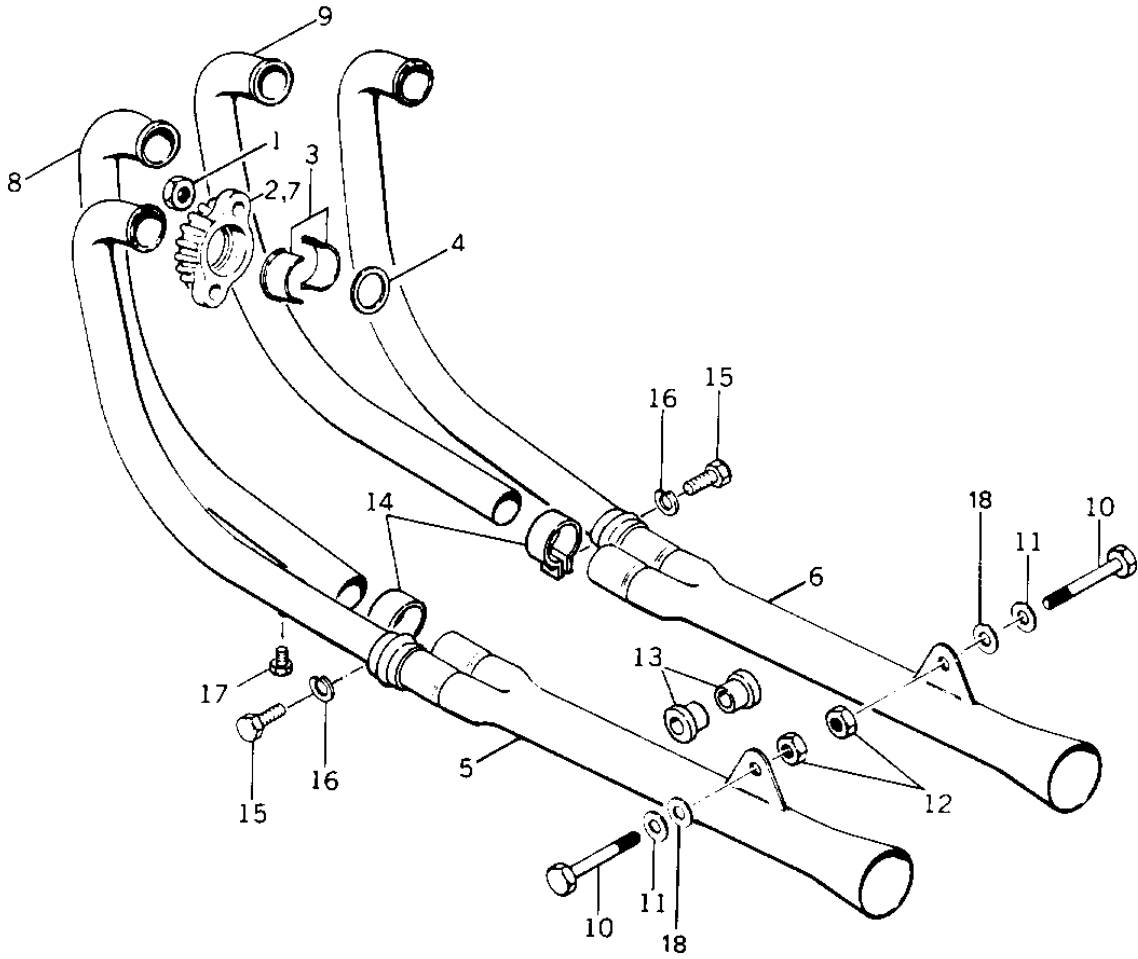

1979 KZ1000 LTD PARTS DIAGRAM

MUFFLERS ('79-'80 B3/B4)

1979 KZ1000 LTD PARTS LIST

MUFFLERS ('79-'80 B3/B4)

ITEM NAME	PART NUMBER	QUANTITY
NUT,LOCK,8MM (Ref # 1)	92017-013	8
HOLDER,EXHAUST PIPE, (Ref # 2)	18069-1005	2
INSERT,EXHAUST PIPE (Ref # 3)	92027-170	8
GASKET,EXHAUST PIPE H (Ref # 4)	11009-1906	4
MUFFLER,LEFT (Ref # 5)	18001-1064	1
MUFFLER,RIGHT (Ref # 6)	18001-1065	1
HOLDER,EXHAUST PIPE, (Ref # 7)	18069-1004	2
EXHAUST PIPE,L.H. INN (Ref # 8)	18049-1005	1
EXHAUST PIPE,R.H. INN (Ref # 9)	18049-1006	1
BOLT-HEX HEAD,10X60 (Ref # 10)	113N1060	2
WASHER,PLAIN,10MM (Canada) (Ref # 11)	410D1000	2
NUT,LOCK,10MM (Ref # 12)	92019-021	2
BUSHING,MUFFLER FITT (Ref # 13)	92092-010	2
CLAMP,EXH PIPE CONNCT (Ref # 14)	92037-180	2
BOLT-SMALL-UPSET 8X25 (Ref # 15)	115G0825	2
WASHER SPRING 8MM (Ref # 16)	461F0800	2
BOLT (6X10) (Ref # 17)	110R0610	4
WASHER,PLAIN (Ref # 18)	92022-328	2