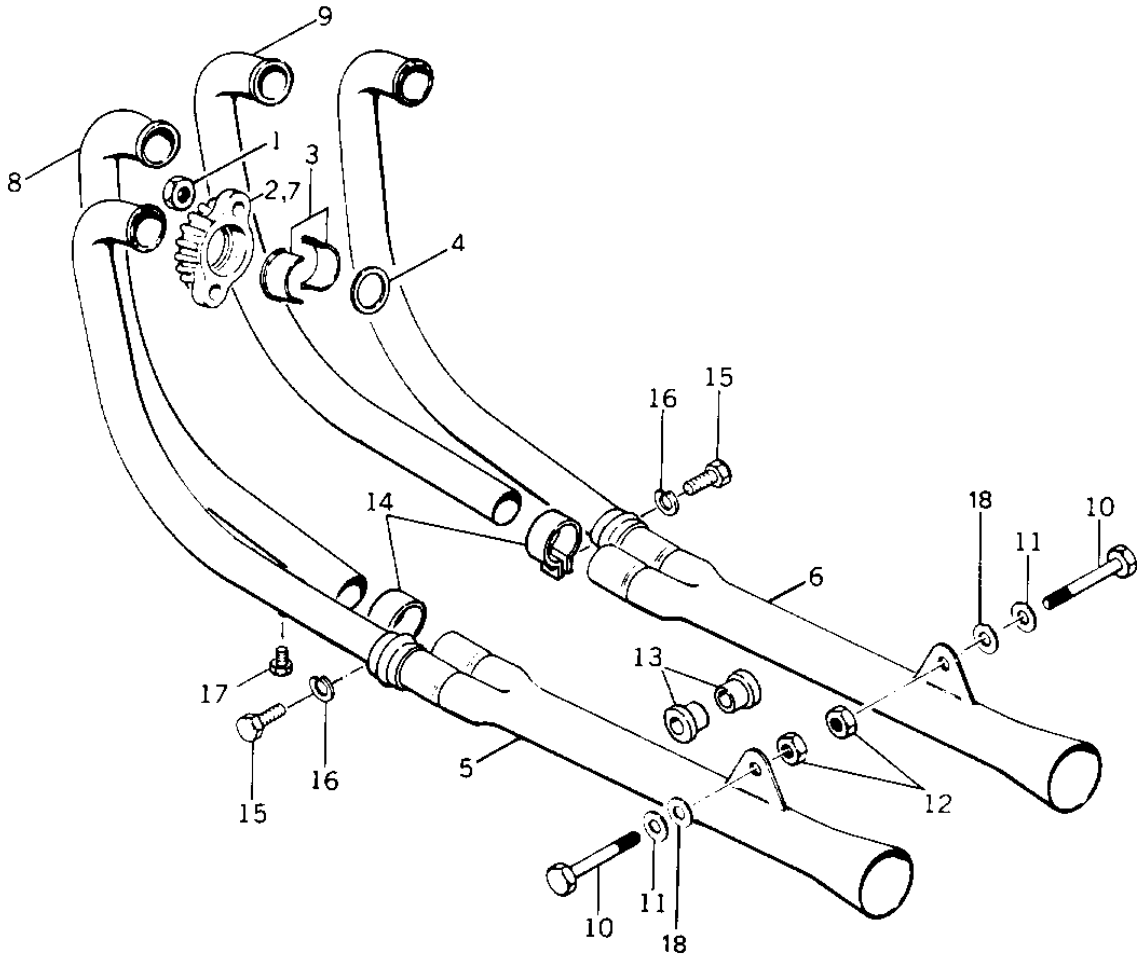

# 1980 LTD PARTS DIAGRAM

MUFFLERS ('79-'80 B3/B4)

# 1980 LTD PARTS LIST

## MUFFLERS ('79-'80 B3/B4)

ITEM NAME	PART NUMBER	QUANTITY
NUT,LOCK,8MM (Ref # 1)	92017-013	8
HOLDER,EXHAUST PIPE, (Ref # 2)	18069-1005	2
INSERT,EXHAUST PIPE (Ref # 3)	92027-170	8
GASKET,EXHAUST PIPE H (Ref # 4)	11009-1906	4
MUFFLER,LEFT (Ref # 5)	18001-1064	1
MUFFLER,RIGHT (Ref # 6)	18001-1065	1
HOLDER,EXHAUST PIPE, (Ref # 7)	18069-1004	2
EXHAUST PIPE,L.H. INN (Ref # 8)	18049-1005	1
EXHAUST PIPE,R.H. INN (Ref # 9)	18049-1006	1
BOLT-HEX HEAD,10X60 (Ref # 10)	113N1060	2
WASHER,PLAIN,10MM (Canada) (Ref # 11)	410D1000	2
NUT,LOCK,10MM (Ref # 12)	92019-021	2
BUSHING,MUFFLER FITT (Ref # 13)	92092-010	2
CLAMP,EXH PIPE CONNCT (Ref # 14)	92037-180	2
BOLT-SMALL-UPSET 8X25 (Ref # 15)	115G0825	2
WASHER SPRING 8MM (Ref # 16)	461F0800	2
BOLT (6X10) (Ref # 17)	110R0610	4
WASHER,PLAIN (Ref # 18)	92022-328	2