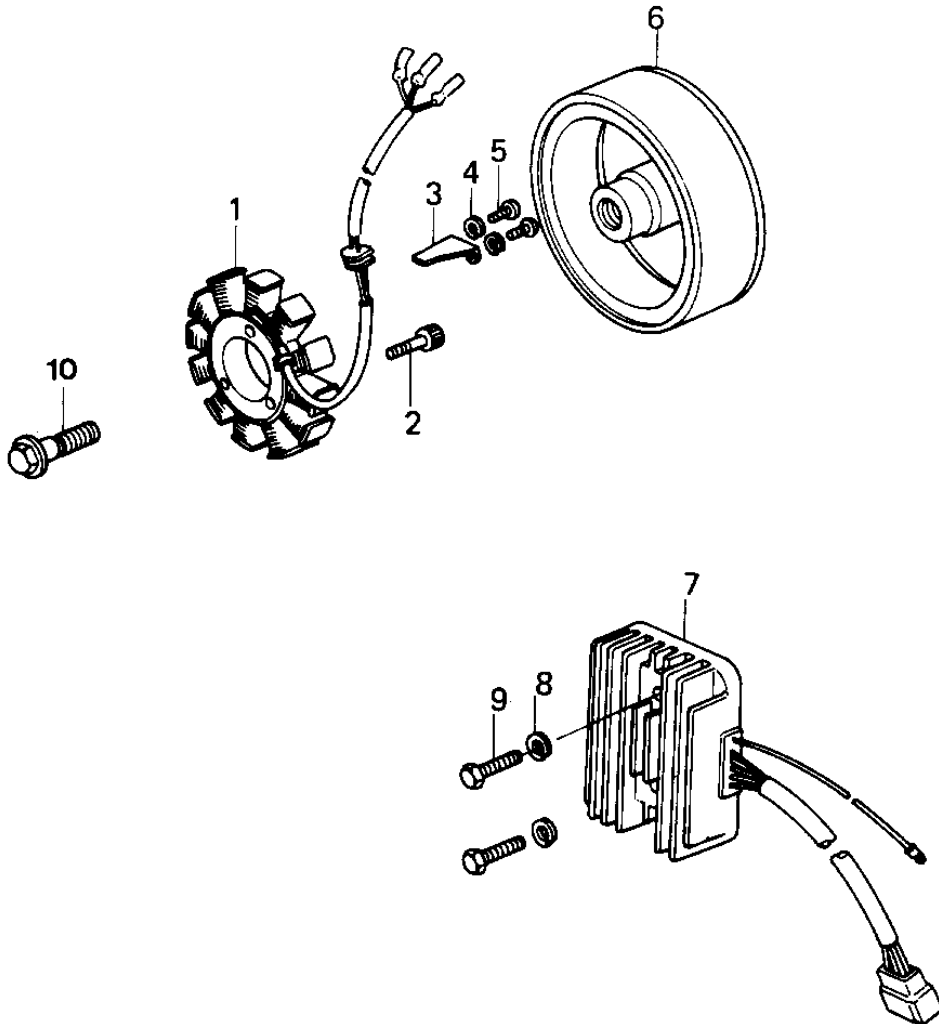

# 1979 KZ1000 LTD PARTS DIAGRAM

GENERATOR/REGULATOR ('79-'80 B3/B4)

## 1979 KZ1000 LTD PARTS LIST

GENERATOR/REGULATOR ('79-'80 B3/B4)

ITEM NAME	PART NUMBER	QUANTITY
STATOR ASSY (Ref # 1)	21003-1015	1
BOLT,SOCKET,5X25 (Ref # 2)	120P0525A	8
CLAMP,GENERATOR WIRE (Ref # 3)	92037-1122	1
CLAMP,GENERATOR WIRE (Ref # 3)	92037-1122	AL
WASHER SPRING 5MM (Ref # 4)	461F0500	2
SCREW PAN HEAD 5X12 (Ref # 5)	220B0512	2
ROTOR (Ref # 6)	21007-1011	1
REGULATOR,VOLTAGE (Ref # 7)	21066-1008	1
WASHER SPRING 6MM (Ref # 8)	461F0600	2
BOLT-UPSET (Ref # 9)	112G0625	2
BOLT,12X40 (Ref # 10)	92001-1146	1