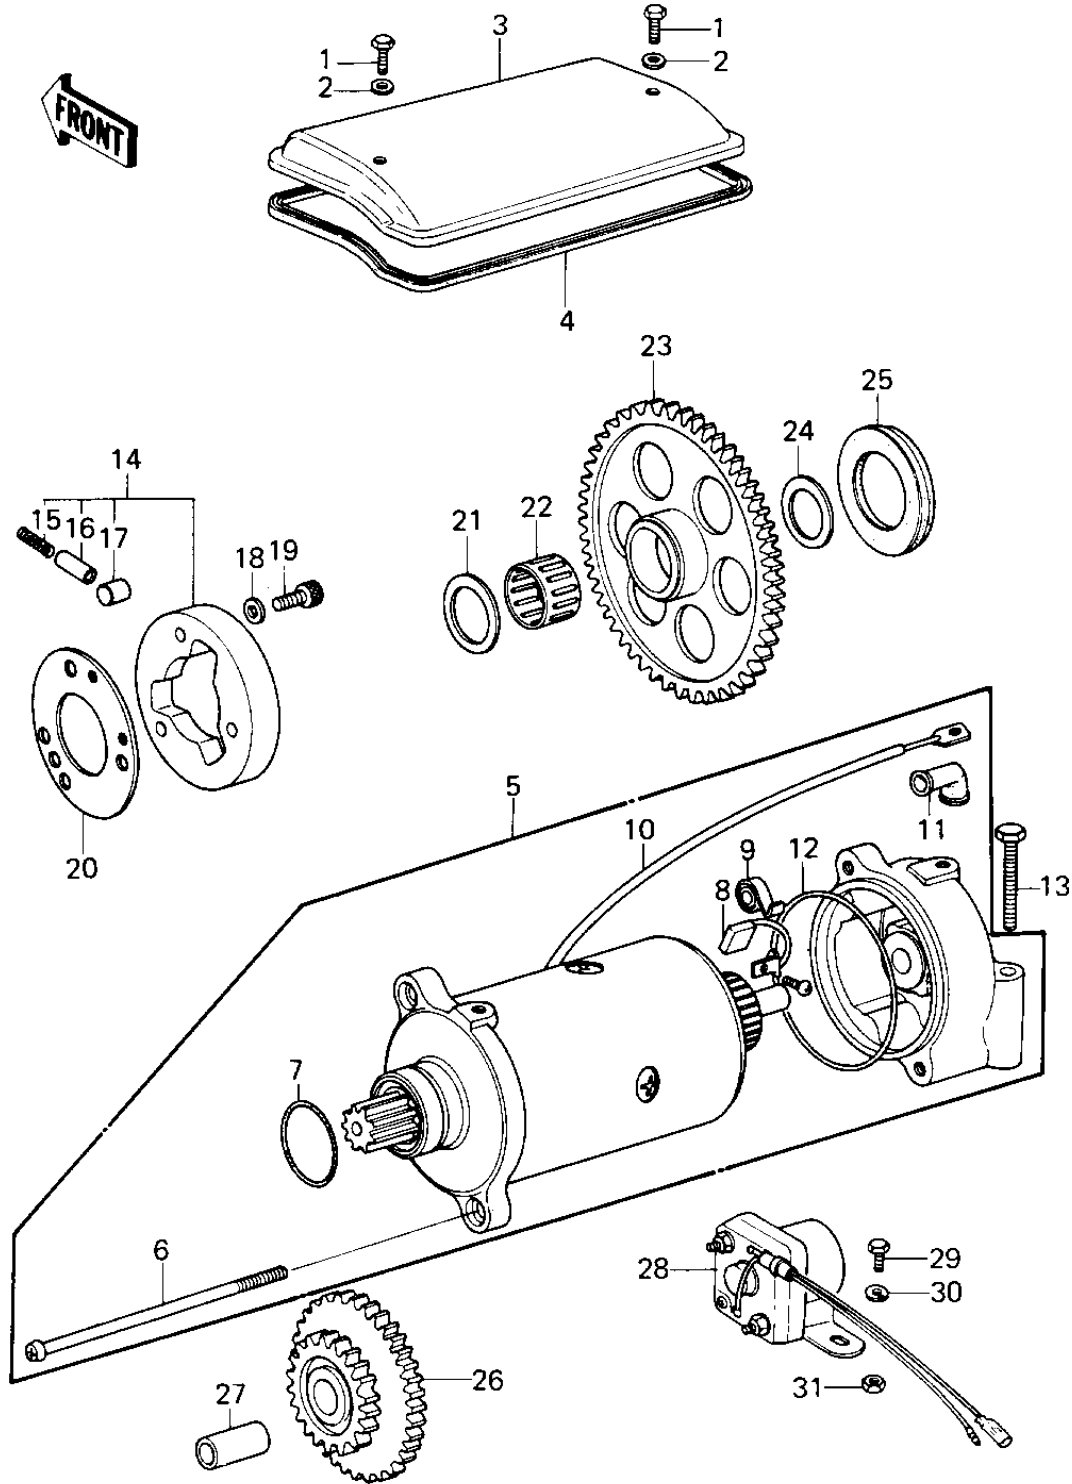

1979 KZ1000 LTD PARTS DIAGRAM

STARTER MOTOR/STARTER CLUTCH ('79-'80 B3)

1979 KZ1000 LTD PARTS LIST

STARTER MOTOR/STARTER CLUTCH ('79-'80 B3)

ITEM NAME	PART NUMBER	QUANTITY
BOLT (6X10) (Ref # 1)	110R0610	2
WASHER,PLAIN,6MM (Ref # 2)	410D0600	2
COVER,STARTING MOTOR (Ref # 3)	21165-001	1
GASKET,START MOTOR CV (Ref # 4)	21166-001	1
STARTER-ELECTRIC (Ref # 5)	21163-1019	1
.SCREW,PAN HEAD,6X110 (Ref # 6)	21015-005	2
."0" RING,STARTING MTR (Ref # 7)	21027-004	1
.CARBON BRUSH (Ref # 8)	21039-003	2
.SPRING,CARBON BRUSH (Ref # 9)	21040-003	2
.WIRE,STARTER MOTOR (Ref # 10)	26010-055	1
.GROMMET,CORD (Ref # 11)	21017-017	1
."0" RING,STARTING MTR (Ref # 12)	21027-003	1
BOLT,EXCLUSIVE (Ref # 13)	92001-1456	2
CLUTCH ASSY,STARTING (Ref # 14)	13193-1006	1
.SPRING (Ref # 15)	92081-110	3
.PIN (Ref # 16)	92043-087	3
.PIN (Ref # 17)	92122-001	3
WASHER,PLAIN (Ref # 18)	92022-1108	3
BOLT (Ref # 19)	120P0816	3
PLATE,CLUTCH STARTER (Ref # 20)	92026-112	1
SPACER (Ref # 21)	92026-1031	1
BEARING,NEEDLE,K25302 (Ref # 22)	92046-1022	1
GEAR,STARTING CLUTCH (Ref # 23)	16085-1012	1
SPACER (Ref # 24)	92026-1033	1
DAMPER RUBBER,6.3T (Ref # 25)	92075-1129	AR
DAMPER RUBBER,7.3T (Ref # 25)	92075-1130	AR
DAMPER RUBBER,8.3T (Ref # 25)	92075-1131	AR
GEAR,STARTING MOTOR (Ref # 26)	21167-002	1
PIN-PISTON (Ref # 27)	13002-007	1

1979 KZ1000 LTD PARTS LIST

STARTER MOTOR/STARTER CLUTCH ('79-'80 B3

ITEM NAME	PART NUMBER	QUANTITY
SWITCH ASSY,MAGNETIC (Ref # 28)	27010-1023	1
BOLT-UPSET,6X16 (Ref # 29)	112G0616	2
BOLT-UPSET,6X12 (Ref # 29)	112G0612	2
WASHER SPRING 6MM (Ref # 30)	461F0600	2
NUT,LOCK 6MM (Ref # 31)	92017-014	2