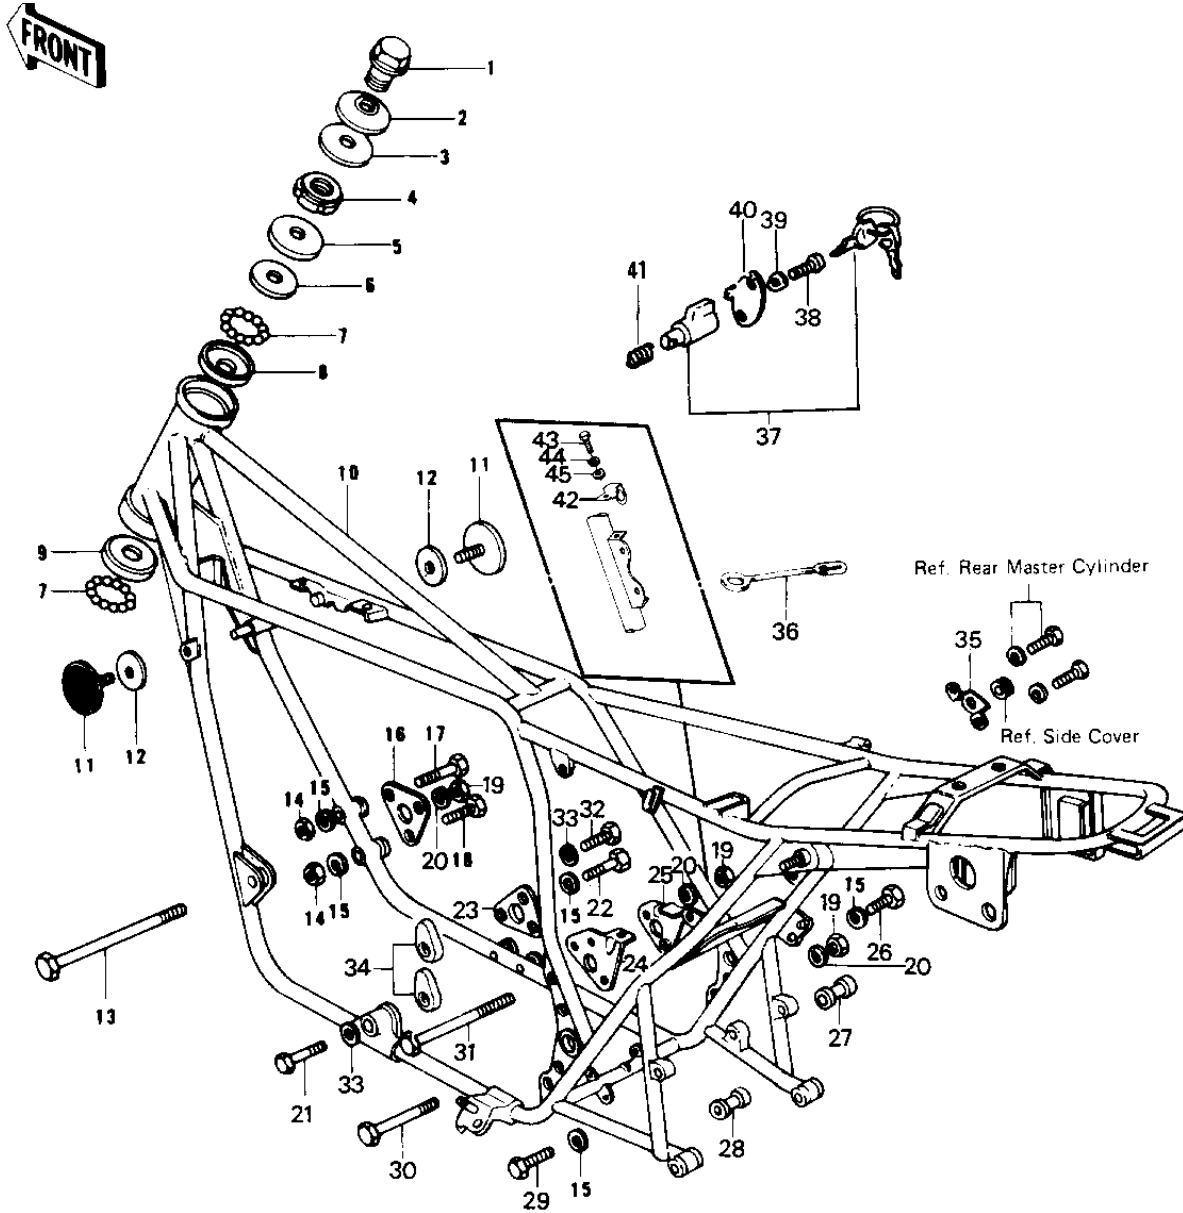

1979 KZ1000 LTD PARTS DIAGRAM

FRAME/FRAME FITTINGS ('79-'80 B3/B4)

1979 KZ1000 LTD PARTS LIST

FRAME/FRAME FITTINGS ('79-'80 B3/B4)

ITEM NAME	PART NUMBER	QUANTITY
BOLT,STEERG STEM HEAD (Ref # 1)	92007-031	1
WASHER,STEERG STM HD (Ref # 2)	92022-230	1
WASHER,WAVE (Ref # 3)	46100-003	1
NUT STEERING STEM LCK (Ref # 4)	92090-007	1
CAP, STEERING STEM (Ref # 5)	46098-016	1
CONE,STRNG STM BRNG (Ref # 6)	92047-011	1
BALL STEEL 1/4' (Ref # 7)	600A0800	39
RACE STRNG STEM BERNG (Ref # 8)	92048-006	1
RACE,STRNG STM BRNG (Ref # 9)	92048-008	1
FRAME (Ref # 10)	32002-1050	1
FRAME (Ref # 10)	32002-1119	1
REFLECTOR,REFLEX (Ref # 11)	28012-016	2
DAMPER RUBBER,REFLECT (Ref # 12)	92094-011	2
BOLT,ENGINE MOUNTING (Ref # 13)	92091-022	1
NUT,8MM (Ref # 14)	311B0800	2
WASHER SPRING 8MM (Ref # 15)	461F0800	8
PLATE,ENG MOUNT FRONT (Ref # 16)	32030-025	1
BOLT,HEX HEAD,8X65 (Ref # 17)	92001-1236	1
BOLT,FLANGED,8X60 (Ref # 18)	92001-1581	1
NUT,LOCK,10MM (Ref # 19)	92019-021	3
WASHER SPRING 10MM (Ref # 20)	461F1000	3
BOLT,HEX HEAD,12X55 (Ref # 21)	92001-1262	1
BOLT-SMALL-UPSET,8X18 (Ref # 22)	115G0818	2
PLATE,ENG MOUNT LOWER (Ref # 23)	32030-026	1
PLATE,REAR ENGINE,L.H (Ref # 24)	32030-066	1
PLATE,REAR ENGINE,R.H (Ref # 25)	32030-067	1
BRACKET,REAR ENGINE (Ref # 25)	32029-1024	1
BOLT,HEX HEAD,8X40 (Ref # 26)	92001-1230	3
COLLAR,ENG MOUNTING (Ref # 27)	92027-160	1