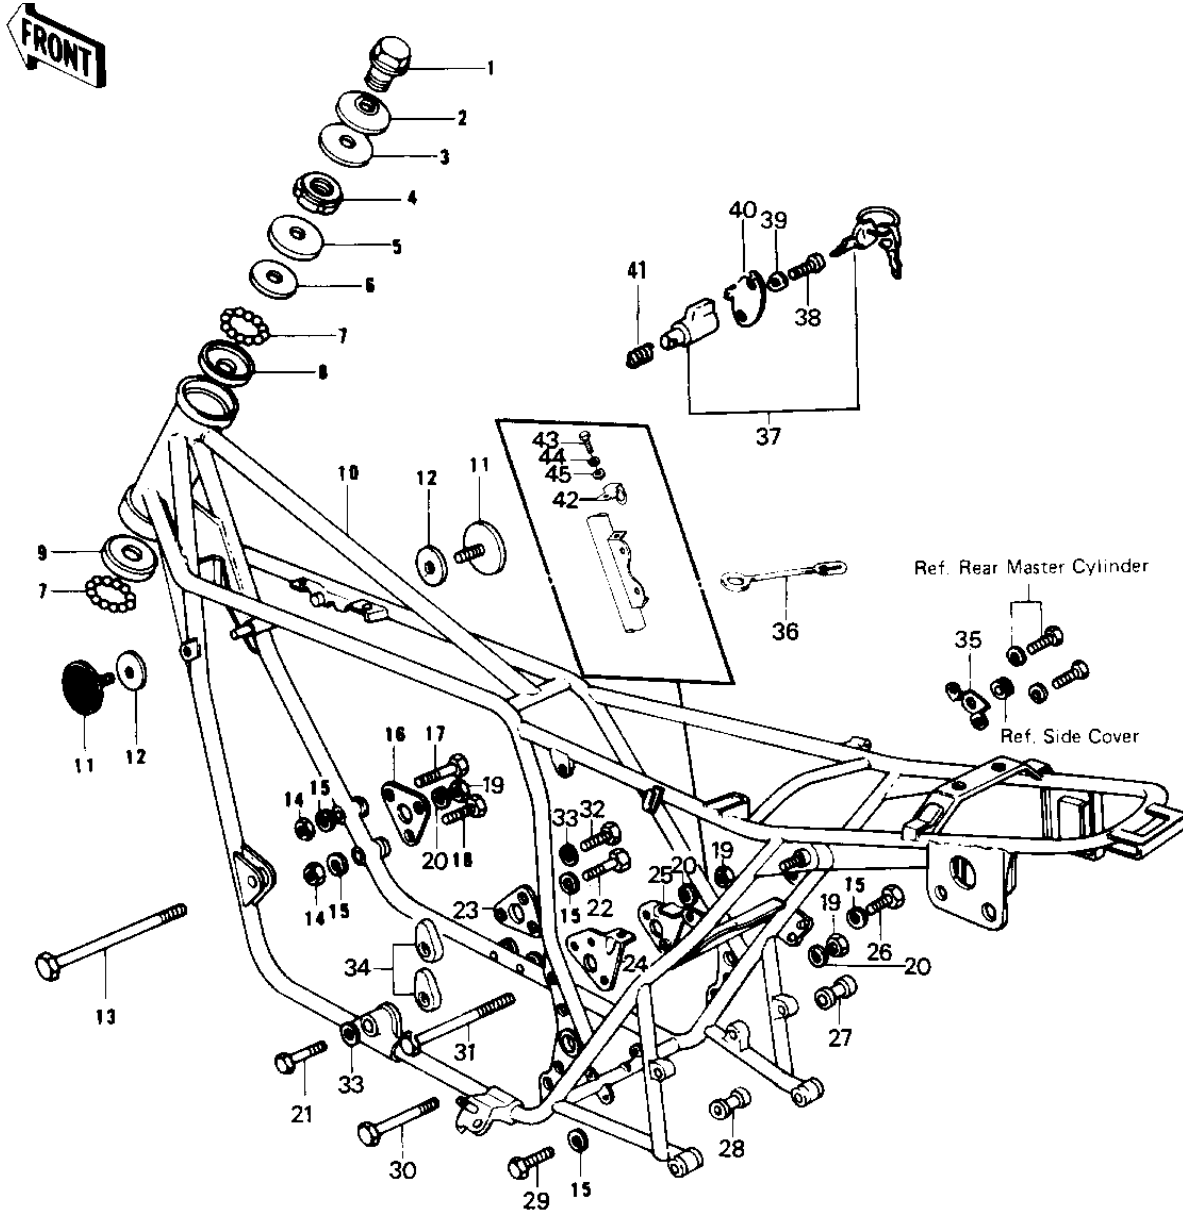

1980 LTD PARTS DIAGRAM

FRAME/FRAME FITTINGS ('79-'80 B3/B4)

1980 LTD PARTS LIST

FRAME/FRAME FITTINGS ('79-'80 B3/B4)

ITEM NAME	PART NUMBER	QUANTITY
BOLT,STEERG STEM HEAD (Ref # 1)	92007-031	1
WASHER,STEERG STM HD (Ref # 2)	92022-230	1
WASHER,WAVE (Ref # 3)	46100-003	1
NUT STEERING STEM LCK (Ref # 4)	92090-007	1
CAP, STEERING STEM (Ref # 5)	46098-016	1
CONE,STRNG STM BRNG (Ref # 6)	92047-011	1
BALL STEEL 1/4' (Ref # 7)	600A0800	39
RACE STRNG STEM BERNG (Ref # 8)	92048-006	1
RACE,STRNG STM BRNG (Ref # 9)	92048-008	1
FRAME (Ref # 10)	32002-1050	1
FRAME (Ref # 10)	32002-1119	1
REFLECTOR,REFLEX (Ref # 11)	28012-016	2
DAMPER RUBBER,REFLECT (Ref # 12)	92094-011	2
BOLT,ENGINE MOUNTING (Ref # 13)	92091-022	1
NUT,8MM (Ref # 14)	311B0800	2
WASHER SPRING 8MM (Ref # 15)	461F0800	8
PLATE,ENG MOUNT FRONT (Ref # 16)	32030-025	1
BOLT,HEX HEAD,8X65 (Ref # 17)	92001-1236	1
BOLT,FLANGED,8X60 (Ref # 18)	92001-1581	1
NUT,LOCK,10MM (Ref # 19)	92019-021	3
WASHER SPRING 10MM (Ref # 20)	461F1000	3
BOLT,HEX HEAD,12X55 (Ref # 21)	92001-1262	1
BOLT-SMALL-UPSET,8X18 (Ref # 22)	115G0818	2
PLATE,ENG MOUNT LOWER (Ref # 23)	32030-026	1
PLATE,REAR ENGINE,L.H (Ref # 24)	32030-066	1
PLATE,REAR ENGINE,R.H (Ref # 25)	32030-067	1
BRACKET,REAR ENGINE (Ref # 25)	32029-1024	1
BOLT,HEX HEAD,8X40 (Ref # 26)	92001-1230	3
COLLAR,ENG MOUNTING (Ref # 27)	92027-160	1