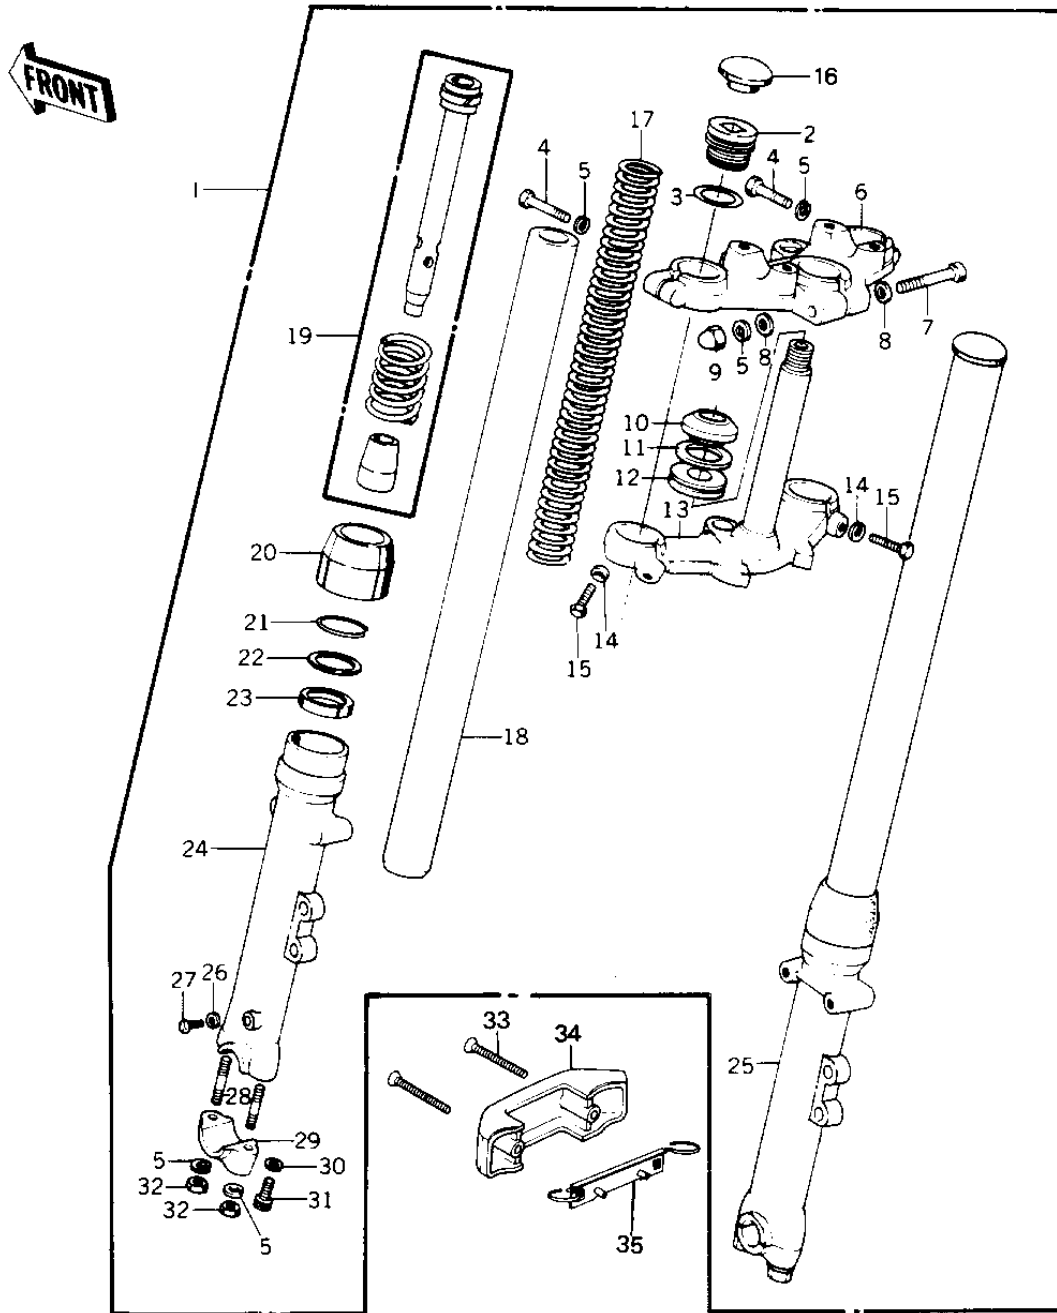

1979 KZ1000 LTD PARTS DIAGRAM

FRONT FORK (79-'80 B3/B4)

Re

81-3

1979 KZ1000 LTD PARTS LIST

FRONT FORK ('79-'80 B3/B4)

ITEM NAME	PART NUMBER	QUANTITY
FORK-FRONT (Ref # 1)	44001-1203	1
CAP,FORK SPRING (Ref # 2)	44029-1003	2
"O" RING,FORK TOP (Ref # 3)	92055-1009	2
BOLT-HEX HEAD.8M/M (Ref # 4)	44041-045	2
WASHER SPRING 8MM (Ref # 5)	461F0800	7
HEAD,STEERING (Ref # 6)	44039-073	1
BOLT-STEERING STEM HD (Ref # 7)	44041-042	1
WASHER PLAIN 8MM (Ref # 8)	410B0800	2
NUT FUEL TANK FRONT (Ref # 9)	92020-007	1
CONE,STEERING STEM (Ref # 10)	92047-012	1
WASHER,PLAIN (Ref # 11)	92022-231	1
OIL SEAL,STEERING STM (Ref # 12)	92056-003	1
STEM,STEERING (Ref # 13)	44037-1015	1
WASHER SPRING 12MM (Ref # 14)	461F1200	2
BOLT-HEX HEAD,12X36 (Ref # 15)	92003-064	2
CAP,RUBBER (Ref # 16)	11012-1017	2
SPRING,FORK (Ref # 17)	44026-1003	2
TUBE,FORK INNER (Ref # 18)	44013-1003	2
CYLINDER-FORK (Ref # 19)	44022-1011	2
DUST SHEILD,FORK (Ref # 20)	44010-032	2
RING-SNAP,FORK OIL (Ref # 21)	92033-1100	2
WASHER-OIL SEAL FIT (Ref # 22)	44043-044	2
SEAL-OIL,FORK OUTER P (Ref # 23)	92049-1216	2
TUBE,LH,FORK OUTER (Ref # 24)	44005-1031	1
TUBE,RH,FORK OUTER (Ref # 25)	44006-1031	1
GASKET FORK DRAIN PLG (Ref # 26)	44045-002	2
SCREW PAN HEAD 4X8 (Ref # 27)	220B0408	2
STUD,8X35 (Ref # 28)	92004-1009	2
HOLDER,FRONT AXLE (Ref # 29)	44063-014	2

1979 KZ1000 LTD PARTS LIST

FRONT FORK ('79-'80 B3/B4)

ITEM NAME	PART NUMBER	QUANTITY
GASKET,FORK CYLINDER (Ref # 30)	44045-057	2
BOLT-FORK CYLINDER (Ref # 31)	44041-040	2
NUT,CAP AND LOCK,8MM (Ref # 32)	92019-013	4
SCREW-CSK-RD-CROS (Ref # 33)	222C0518	2
COVER,FORK (Ref # 34)	44033-1054	1
BRACKET,FORK COVER (Ref # 35)	11034-1766	1