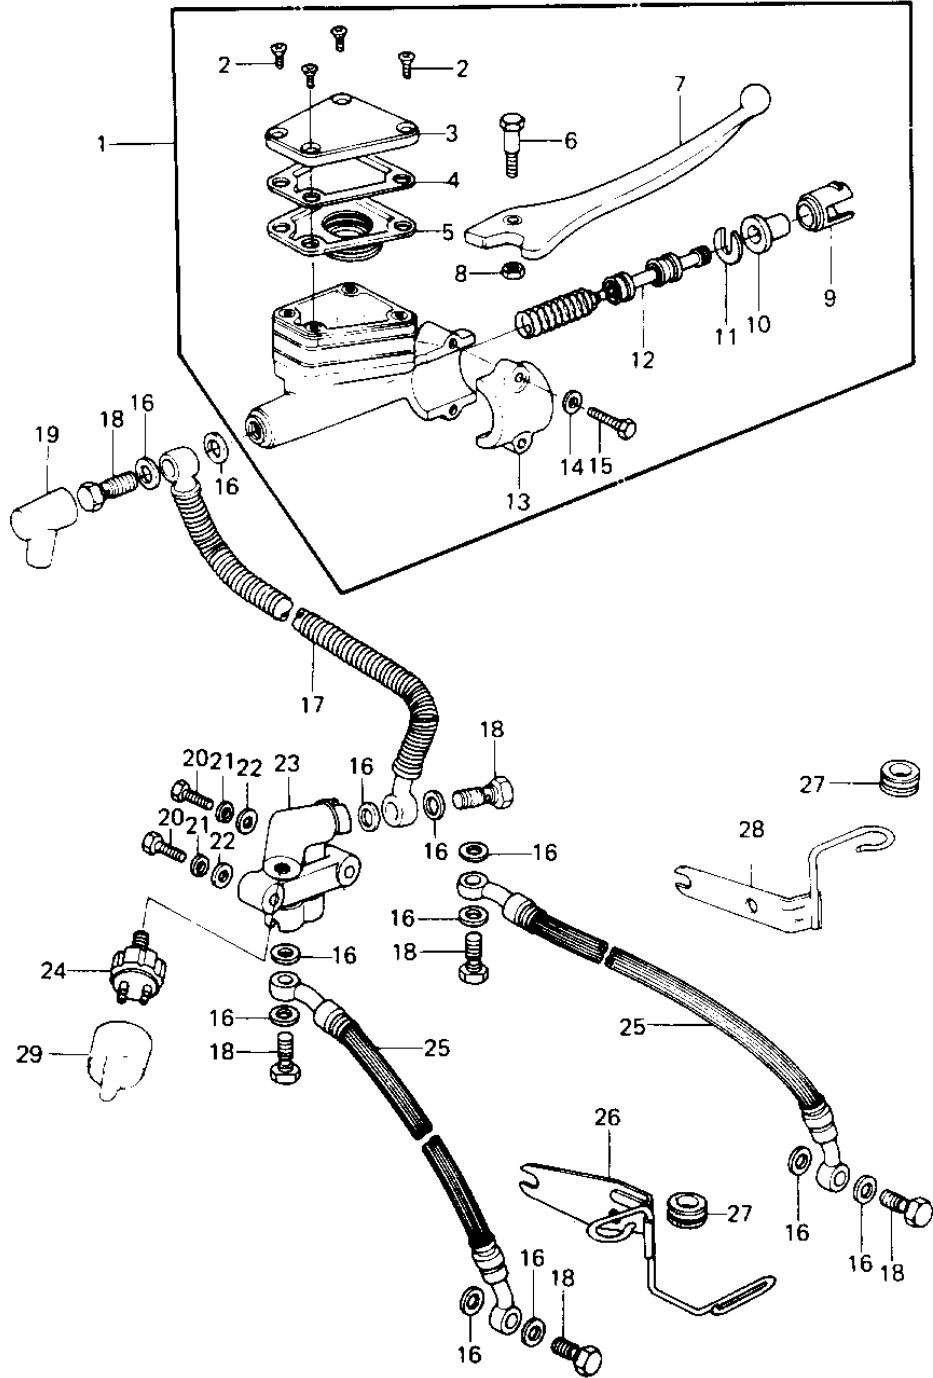

1979 KZ1000 LTD PARTS DIAGRAM

FRONT MASTER CYLINDER ('79-'80 B3/B4)

1979 KZ1000 LTD PARTS LIST

FRONT MASTER CYLINDER ('79-'80 B3/B4)

ITEM NAME	PART NUMBER	QUANTITY
CYLINDER ASSY,MSTR,FR (Ref # 1)	43015-1009	1
SCREW,COUNTERSUNK HED (Ref # 2)	92001-1055	4
CAP,OIL CUP (Ref # 3)	43026-1003	1
PLATE,DIAPHRAGM (Ref # 4)	43027-1002	1
DIAPHRAGM (Ref # 5)	43028-1002	1
BOLT,CLUTCH LEV FITT (Ref # 6)	92001-1056	1
LEVER,FRONT BRAKE (Ref # 7)	46092-1002	1
NUT 6MM (Ref # 8)	312B0600	1
LINER,PISTON (Ref # 9)	14008-1007	1
DUST COVER (Ref # 10)	49016-1010	1
STOPER,PISTON (Ref # 11)	43022-1001	1
PISTON-COMP-BRAKE (Ref # 12)	43020-1023	1
HOLDER,MASTER CYLINDR (Ref # 13)	43034-1001	1
WASHER PLAIN 6MM (Ref # 14)	411B0600	2
BOLT HEX HEAD 6X25 (Ref # 15)	110N0625	2
WASHER-OIL BOLT (Ref # 16)	43067-001	12
HOSE,FRONT BRAKE (Ref # 17)	43059-007	1
BOLT,OIL,L=23 (Ref # 18)	92002-1888	6
BOOT,DUST (Ref # 19)	49006-1041	1
BOLT,HEX HEAD,6X45 (Ref # 20)	110N0645	2
WASHER SPRING 6MM (Ref # 21)	461F0600	2
WASHER PLAIN 6MM (Ref # 22)	411B0600	2
JOINT,FOUR WAY (Ref # 23)	43075-002	1
SWITCH-FRONT BRAKE (Ref # 24)	43065-001	1
HOSE,CALIPER BRAKE (Ref # 25)	43059-033	2
BRACKET (Ref # 26)	11034-1041	1
DAMPER RUBBER,CYL HSE (Ref # 27)	43064-006	2
BRACKET,BRAKE HOSE (Ref # 28)	43063-008	1
CAP,FRONT BRK SWITCH (Ref # 29)	11012-1037	1