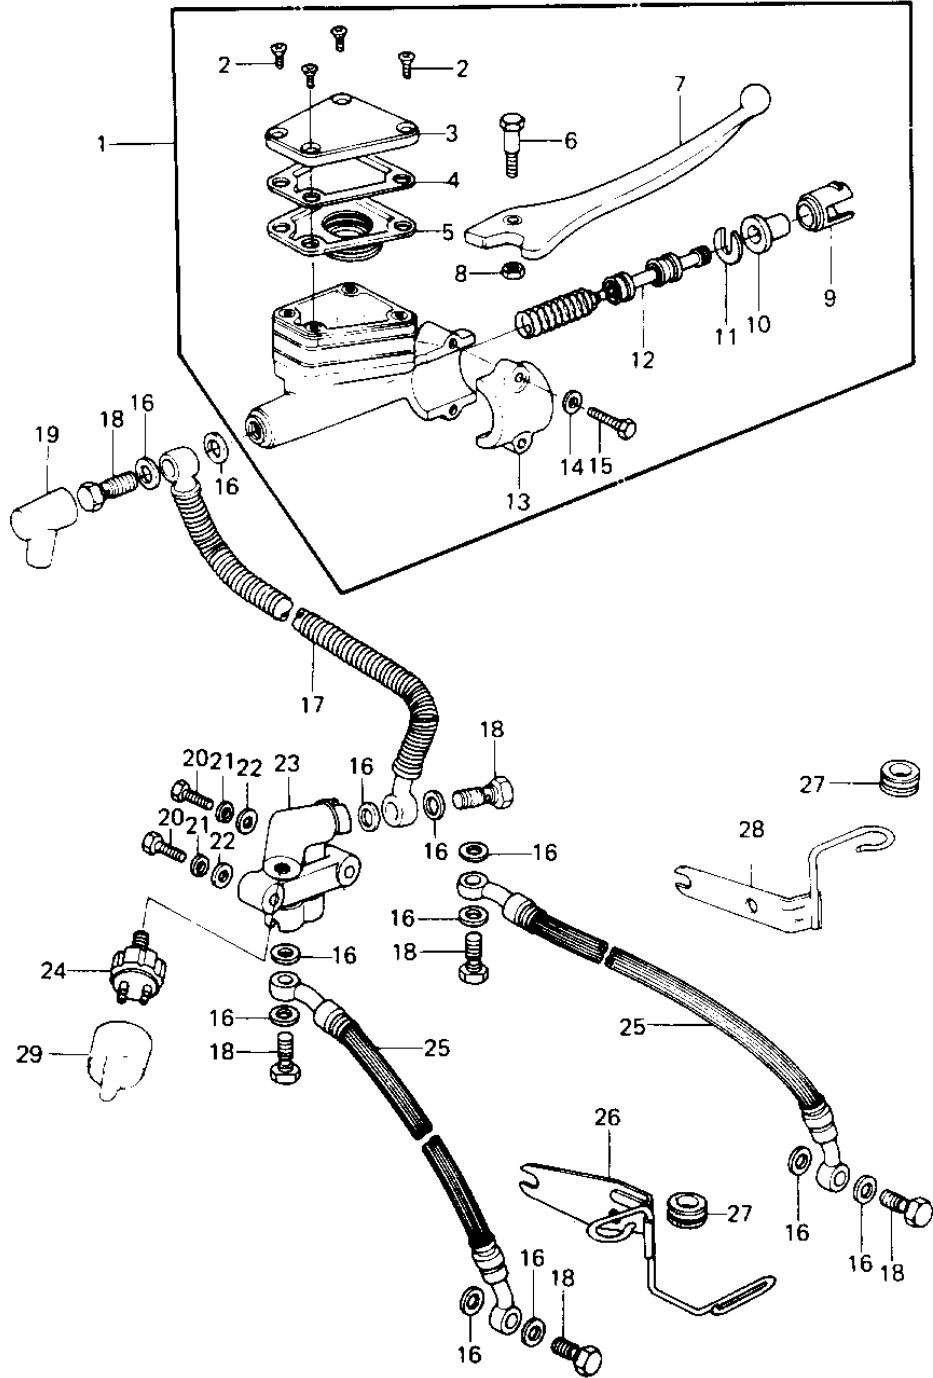

1980 LTD PARTS DIAGRAM

FRONT MASTER CYLINDER ('79-'80 B3/B4)

1980 LTD PARTS LIST

FRONT MASTER CYLINDER ('79-'80 B3/B4)

ITEM NAME	PART NUMBER	QUANTITY
CYLINDER ASSY,MSTR,FR (Ref # 1)	43015-1009	1
SCREW,COUNTERSUNK HED (Ref # 2)	92001-1055	4
CAP,OIL CUP (Ref # 3)	43026-1003	1
PLATE,DIAPHRAGM (Ref # 4)	43027-1002	1
DIAPHRAGM (Ref # 5)	43028-1002	1
BOLT,CLUTCH LEV FITT (Ref # 6)	92001-1056	1
LEVER,FRONT BRAKE (Ref # 7)	46092-1002	1
NUT 6MM (Ref # 8)	312B0600	1
LINER,PISTON (Ref # 9)	14008-1007	1
DUST COVER (Ref # 10)	49016-1010	1
STOPER,PISTON (Ref # 11)	43022-1001	1
PISTON-COMP-BRAKE (Ref # 12)	43020-1023	1
HOLDER,MASTER CYLINDR (Ref # 13)	43034-1001	1
WASHER PLAIN 6MM (Ref # 14)	411B0600	2
BOLT HEX HEAD 6X25 (Ref # 15)	110N0625	2
WASHER-OIL BOLT (Ref # 16)	43067-001	12
HOSE,FRONT BRAKE (Ref # 17)	43059-007	1
BOLT,OIL,L=23 (Ref # 18)	92002-1888	6
BOOT,DUST (Ref # 19)	49006-1041	1
BOLT,HEX HEAD,6X45 (Ref # 20)	110N0645	2
WASHER SPRING 6MM (Ref # 21)	461F0600	2
WASHER PLAIN 6MM (Ref # 22)	411B0600	2
JOINT,FOUR WAY (Ref # 23)	43075-002	1
SWITCH-FRONT BRAKE (Ref # 24)	43065-001	1
HOSE,CALIPER BRAKE (Ref # 25)	43059-033	2
BRACKET (Ref # 26)	11034-1041	1
DAMPER RUBBER,CYL HSE (Ref # 27)	43064-006	2
BRACKET,BRAKE HOSE (Ref # 28)	43063-008	1
CAP,FRONT BRK SWITCH (Ref # 29)	11012-1037	1