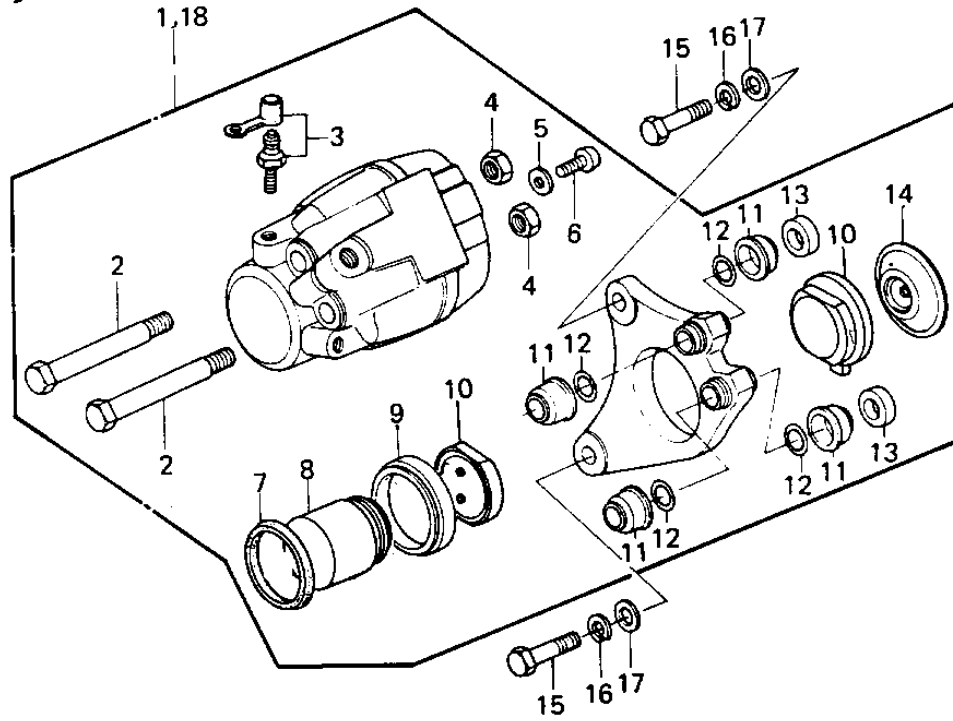

1979 KZ1000 LTD PARTS DIAGRAM

FRONT BRAKE ('79-'80 B3/B4)

1979 KZ1000 LTD PARTS LIST

FRONT BRAKE ('79-'80 B3/B4)

ITEM NAME	PART NUMBER	QUANTITY
CALIPER ASSY,L.H, (Ref # 1)	43041-1024	1
BOLT (Ref # 2)	43045-006	4
BLEEDER SET (Ref # 3)	43085-001	2
NUT 10MM (Ref # 4)	315B1000	4
WASHER SPRING 6MM (Ref # 5)	461F0600	2
SCREW PAN HEAD 6X12 (Ref # 6)	220B0612	2
RING,PISTON SEAL (Ref # 7)	43049-002	2
PISTON,BRAKE,42M/M (Ref # 8)	43020-1012	2
DUST SEALD,RUBBER (Ref # 9)	43054-003	2
PAD SET (Ref # 10)	43082-1001	2
DUST SHILD,SHAFT (Ref # 11)	43052-005	8
"O" RING (Ref # 12)	43053-006	8
PLUG (Ref # 13)	43088-002	4
SPACER (Ref # 14)	43040-004	2
BOLT (Ref # 15)	92007-032	4
BOLT,HEX HEAD,10X38 (Ref # 15)	92001-1293	4
WASHER SPRING 10MM (Ref # 16)	461F1000	4
WASHER PLAIN 10MM (Ref # 17)	410B1000	4
CALIPER ASSY,R.H (Ref # 18)	43041-1025	1
DISC PLATE,FRONT BRAK (Ref # 19)	41080-1022	2