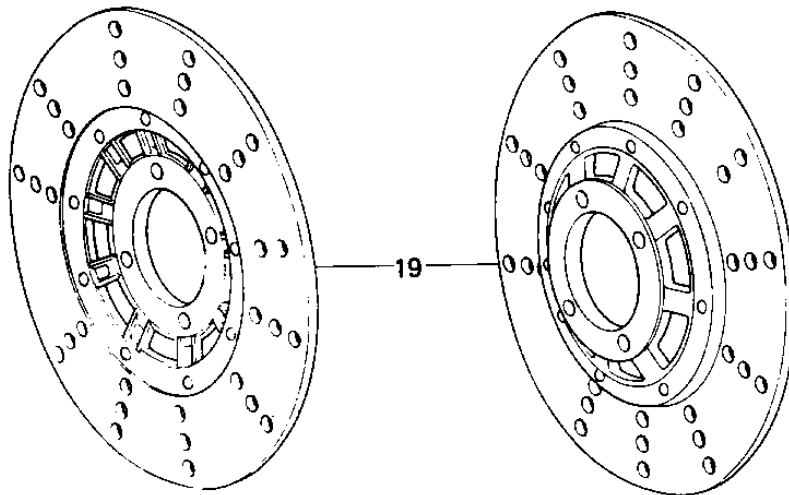

1979 KZ1000 LTD PARTS DIAGRAM

FRONT BRAKE ('79-'80 B3/B4)

1979 KZ1000 LTD PARTS LIST

FRONT BRAKE ('79-'80 B3/B4)

ITEM NAME	PART NUMBER	QUANTITY
CALIPER ASSY,L.H, (Ref # 1)	43041-1024	1
BOLT (Ref # 2)	43045-006	4
BLEEDER SET (Ref # 3)	43085-001	2
NUT 10MM (Ref # 4)	315B1000	4
WASHER SPRING 6MM (Ref # 5)	461F0600	2
SCREW PAN HEAD 6X12 (Ref # 6)	220B0612	2
RING,PISTON SEAL (Ref # 7)	43049-002	2
PISTON,BRAKE,42M/M (Ref # 8)	43020-1012	2
DUST SEALD,RUBBER (Ref # 9)	43054-003	2
PAD SET (Ref # 10)	43082-1001	2
DUST SHILD,SHAFT (Ref # 11)	43052-005	8
"O" RING (Ref # 12)	43053-006	8
PLUG (Ref # 13)	43088-002	4
SPACER (Ref # 14)	43040-004	2
BOLT (Ref # 15)	92007-032	4
BOLT,HEX HEAD,10X38 (Ref # 15)	92001-1293	4
WASHER SPRING 10MM (Ref # 16)	461F1000	4
WASHER PLAIN 10MM (Ref # 17)	410B1000	4
CALIPER ASSY,R.H (Ref # 18)	43041-1025	1
DISC PLATE,FRONT BRAK (Ref # 19)	41080-1022	2