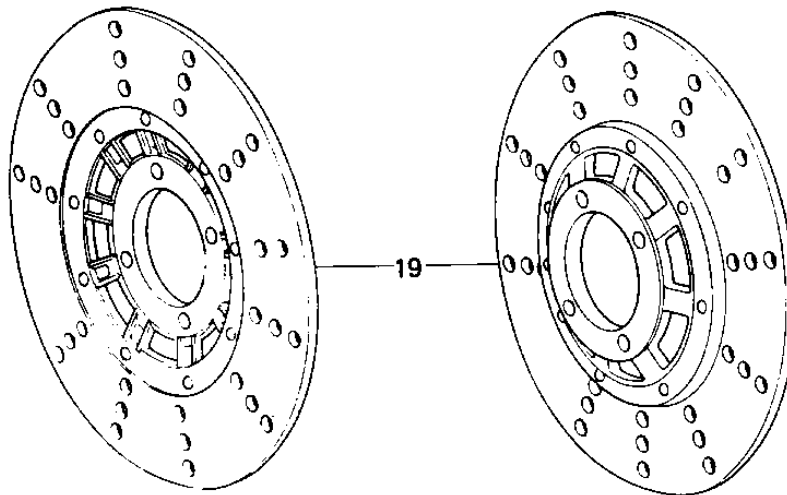

# 1980 LTD PARTS DIAGRAM

FRONT BRAKE ('79-'80 B3/B4)

# 1980 LTD PARTS LIST

## FRONT BRAKE ('79-'80 B3/B4)

ITEM NAME	PART NUMBER	QUANTITY
CALIPER ASSY,L.H, (Ref # 1)	43041-1024	1
BOLT (Ref # 2)	43045-006	4
BLEEDER SET (Ref # 3)	43085-001	2
NUT 10MM (Ref # 4)	315B1000	4
WASHER SPRING 6MM (Ref # 5)	461F0600	2
SCREW PAN HEAD 6X12 (Ref # 6)	220B0612	2
RING,PISTON SEAL (Ref # 7)	43049-002	2
PISTON,BRAKE,42M/M (Ref # 8)	43020-1012	2
DUST SEALD,RUBBER (Ref # 9)	43054-003	2
PAD SET (Ref # 10)	43082-1001	2
DUST SHILD,SHAFT (Ref # 11)	43052-005	8
"O" RING (Ref # 12)	43053-006	8
PLUG (Ref # 13)	43088-002	4
SPACER (Ref # 14)	43040-004	2
BOLT (Ref # 15)	92007-032	4
BOLT,HEX HEAD,10X38 (Ref # 15)	92001-1293	4
WASHER SPRING 10MM (Ref # 16)	461F1000	4
WASHER PLAIN 10MM (Ref # 17)	410B1000	4
CALIPER ASSY,R.H (Ref # 18)	43041-1025	1
DISC PLATE,FRONT BRAK (Ref # 19)	41080-1022	2