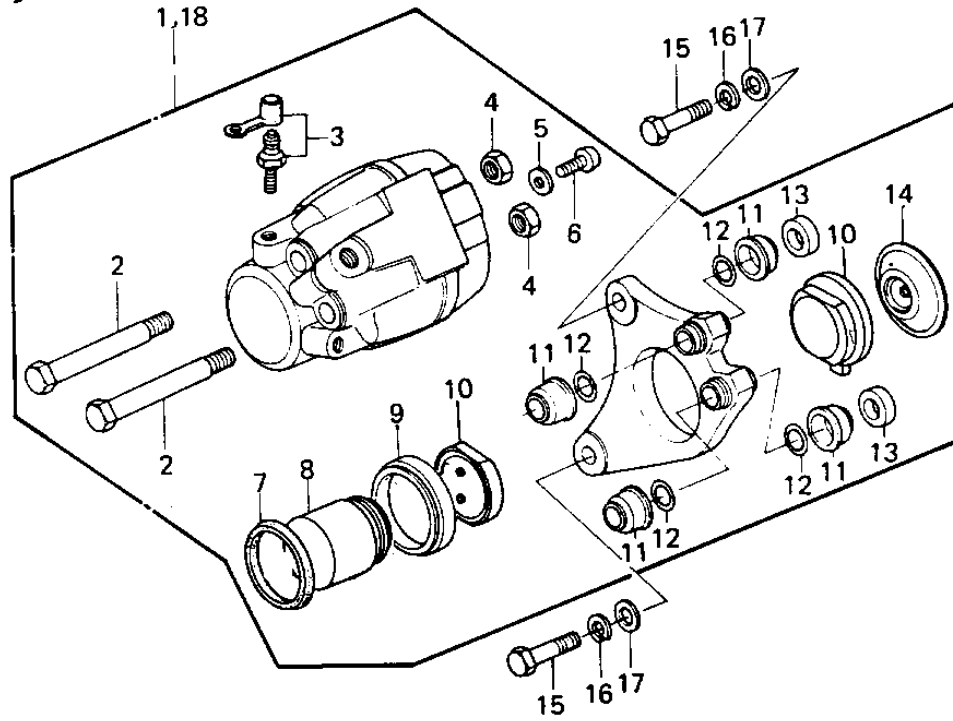

# 1980 LTD PARTS DIAGRAM

FRONT BRAKE ('79-'80 B3/B4)

# 1980 LTD PARTS LIST

## FRONT BRAKE ('79-'80 B3/B4)

ITEM NAME	PART NUMBER	QUANTITY
CALIPER ASSY,L.H, (Ref # 1)	43041-1024	1
BOLT (Ref # 2)	43045-006	4
BLEEDER SET (Ref # 3)	43085-001	2
NUT 10MM (Ref # 4)	315B1000	4
WASHER SPRING 6MM (Ref # 5)	461F0600	2
SCREW PAN HEAD 6X12 (Ref # 6)	220B0612	2
RING,PISTON SEAL (Ref # 7)	43049-002	2
PISTON,BRAKE,42M/M (Ref # 8)	43020-1012	2
DUST SEALD,RUBBER (Ref # 9)	43054-003	2
PAD SET (Ref # 10)	43082-1001	2
DUST SHILD,SHAFT (Ref # 11)	43052-005	8
"O" RING (Ref # 12)	43053-006	8
PLUG (Ref # 13)	43088-002	4
SPACER (Ref # 14)	43040-004	2
BOLT (Ref # 15)	92007-032	4
BOLT,HEX HEAD,10X38 (Ref # 15)	92001-1293	4
WASHER SPRING 10MM (Ref # 16)	461F1000	4
WASHER PLAIN 10MM (Ref # 17)	410B1000	4
CALIPER ASSY,R.H (Ref # 18)	43041-1025	1
DISC PLATE,FRONT BRAK (Ref # 19)	41080-1022	2