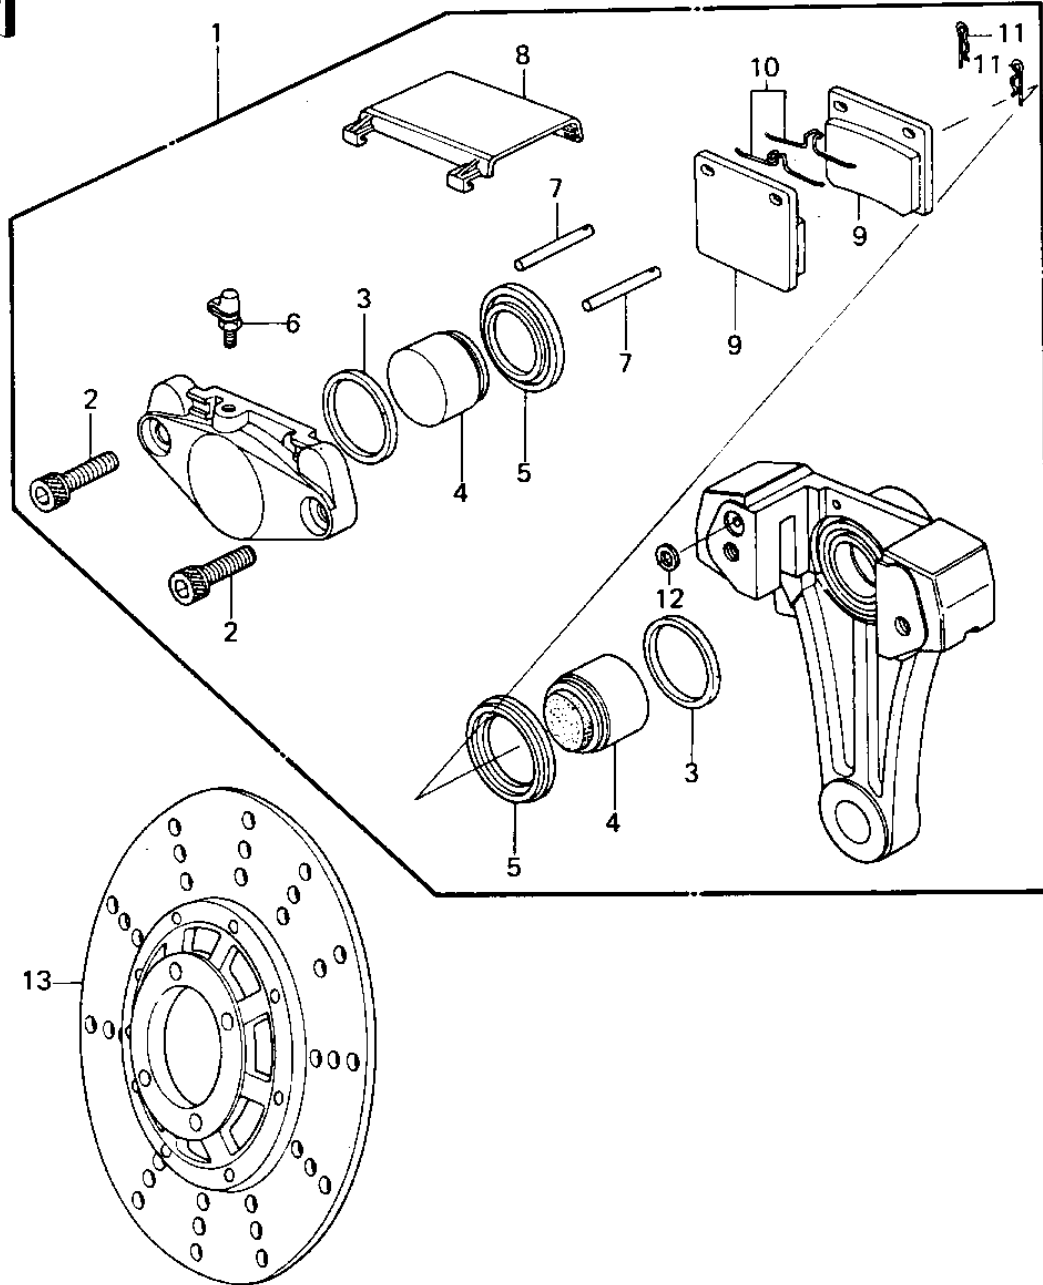

1979 KZ1000 LTD PARTS DIAGRAM

REAR BRAKE ('79-'80 B3/B4)

1979 KZ1000 LTD PARTS LIST

REAR BRAKE ('79-'80 B3/B4)

ITEM NAME	PART NUMBER	QUANTITY
CALIPER ASSY,REAR (Ref # 1)	43041-1027	1
BOLT,REAR CALIPER (Ref # 2)	43033-005	2
RING,PISTON SEAL (Ref # 3)	43049-002	2
PISTON,BRAKE (Ref # 4)	43020-1011	2
DUST SEAL,PISTON (Ref # 5)	43054-004	2
BLEEDER SET (Ref # 6)	43085-001	1
PIN (Ref # 7)	43045-007	2
CAP (Ref # 8)	43024-004	1
PAD SET (Ref # 9)	43082-1002	1
SPRING (Ref # 10)	43086-002	2
CLIP (Ref # 11)	43084-003	2
RING,SEAL6.5X11.5X2.2 (Ref # 12)	43049-1004	1
DISC PLATE,REAR (Ref # 13)	41080-1020	1