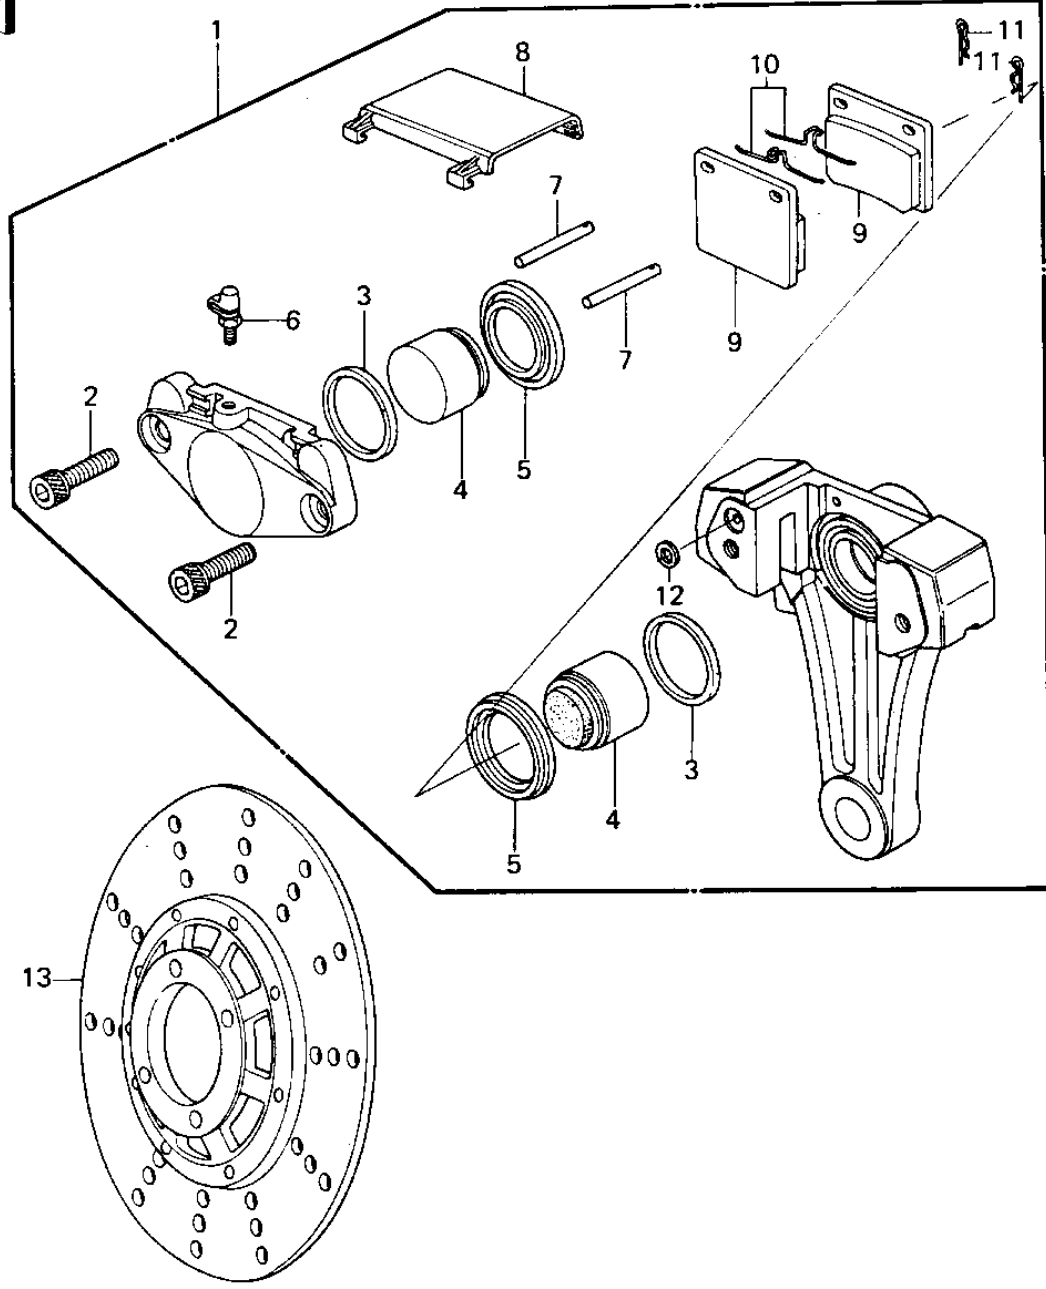

1980 LTD PARTS DIAGRAM

REAR BRAKE ('79-'80 B3/B4)

1980 LTD PARTS LIST

REAR BRAKE ('79-'80 B3/B4)

ITEM NAME	PART NUMBER	QUANTITY
CALIPER ASSY,REAR (Ref # 1)	43041-1027	1
BOLT,REAR CALIPER (Ref # 2)	43033-005	2
RING,PISTON SEAL (Ref # 3)	43049-002	2
PISTON,BRAKE (Ref # 4)	43020-1011	2
DUST SEAL,PISTON (Ref # 5)	43054-004	2
BLEEDER SET (Ref # 6)	43085-001	1
PIN (Ref # 7)	43045-007	2
CAP (Ref # 8)	43024-004	1
PAD SET (Ref # 9)	43082-1002	1
SPRING (Ref # 10)	43086-002	2
CLIP (Ref # 11)	43084-003	2
RING,SEAL6.5X11.5X2.2 (Ref # 12)	43049-1004	1
DISC PLATE,REAR (Ref # 13)	41080-1020	1