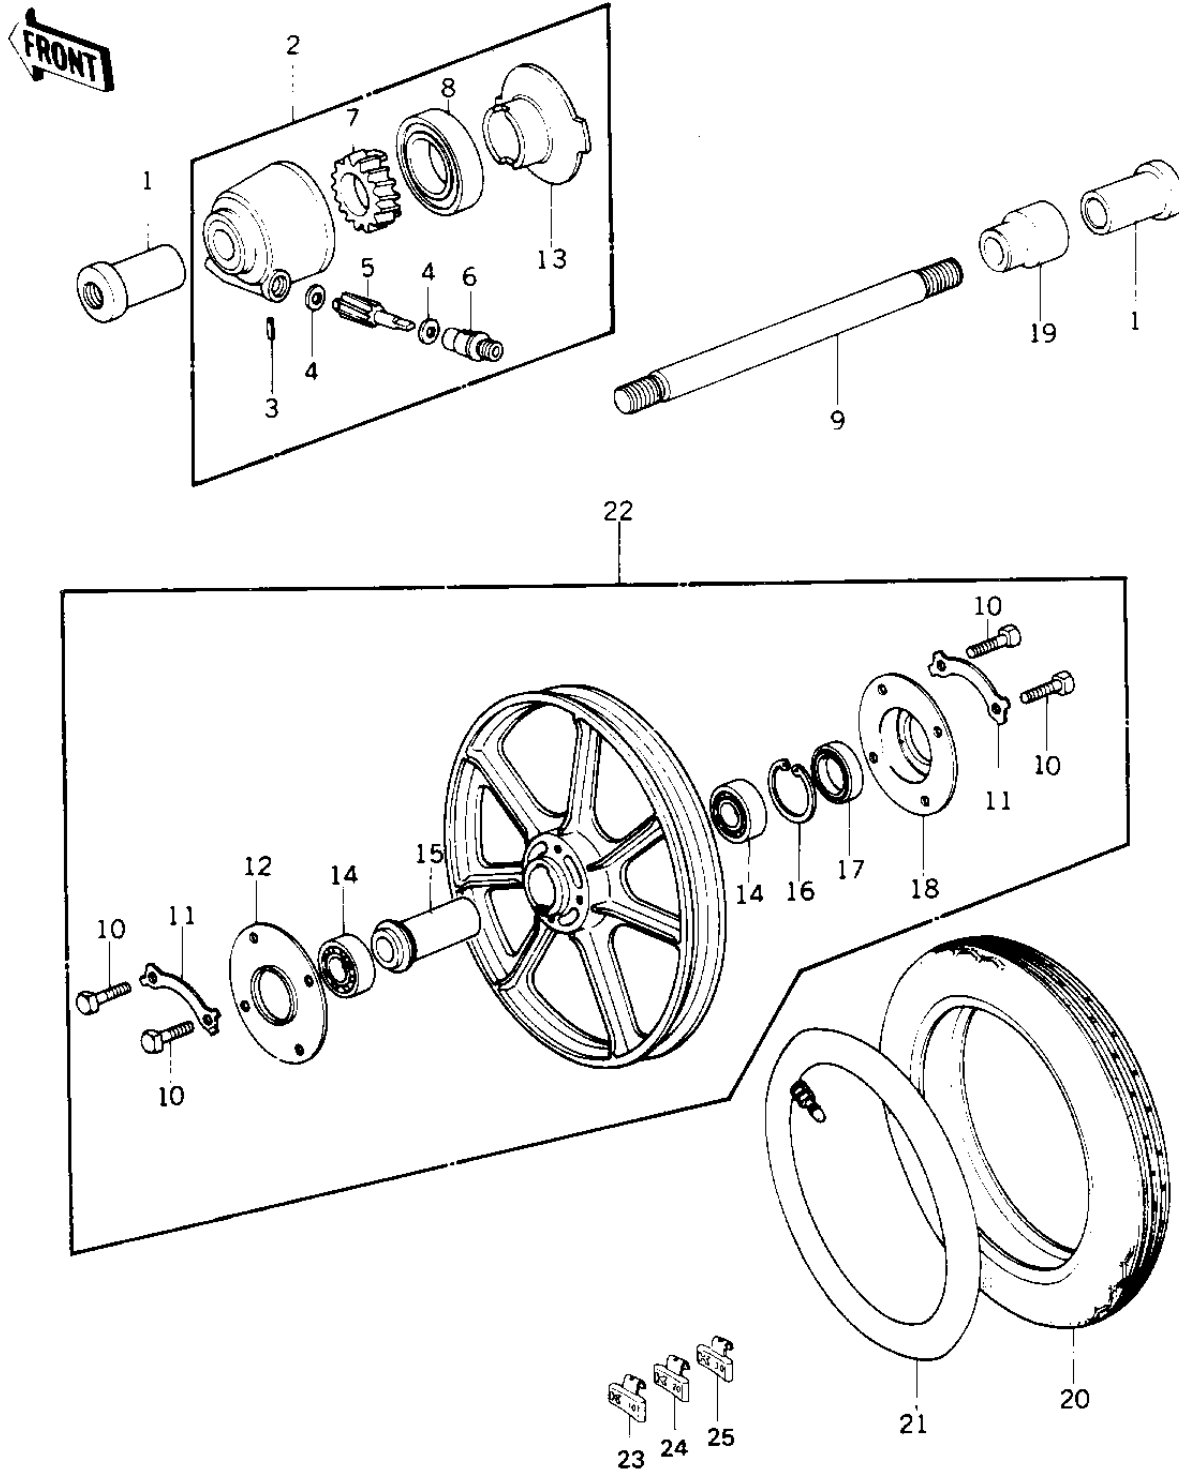

1979 KZ1000 LTD PARTS DIAGRAM

FRONT WHEEL/HUB/TIRE ('79-'80 B3/B4)

1979 KZ1000 LTD PARTS LIST

FRONT WHEEL/HUB/TIRE ('79-'80 B3/B4)

ITEM NAME	PART NUMBER	QUANTITY
COLLAR,FRONT AXLE (Ref # 1)	41069-033	2
GEAR BOX ASSY (Ref # 2)	41078-008	1
GEAR BOX ASSY,SPEEDO (Ref # 2)	41078-1012	1
PIN,SPRING (Ref # 3)	41082-001	1
WASHER THRST SPD PINI (Ref # 4)	41063-001	2
PINION,SPEEDOMETER (Ref # 5)	41060-017	1
BUSH,SPEEDMETER CABLE (Ref # 6)	41062-005	1
BUSHING,SPEEDOMET CBL (Ref # 6)	92028-1066	1
GEAR,SPEEDOMETER (Ref # 7)	41059-026	1
OIL SEAL,BJN30427-C3 (Ref # 8)	92049-1057	1
AXLE,FRONT (Ref # 9)	41068-049	1
BOLT (Ref # 10)	92001-158	8
WASHER,LOCK (Ref # 11)	92088-023	4
DUST COVER (Ref # 12)	41042-014	1
RECEIVER,GEAR (Ref # 13)	41064-013	1
BRG,BALL,#6203ZZC3 (Ref # 14)	601B6203ZZ	2
COLLAR,FR HUB BEARING (Ref # 15)	92027-1043	1
RING, SNAP,43.5M/M (Ref # 16)	92033-1040	1
OIL SEAL (Ref # 17)	654A254008	1
DUST COVER (Ref # 18)	41042-015	1
COLLAR,FRONT AXLE (Ref # 19)	41069-032	1
TIRE-FRONT (Ref # 20)	41021-071	1
TUBE 350/375/410-19 (Ref # 21)	41022-046	1
SOLID WHEEL ASSY,FRNT (Ref # 22)	41073-1040	1
BALANCER-WHEEL,10G (Ref # 23)	41075-1011	AR
BALANCER-WHEEL,20G (Ref # 24)	41075-1012	AR
BALANCER-WHEEL,30G (Ref # 25)	41075-1013	AR