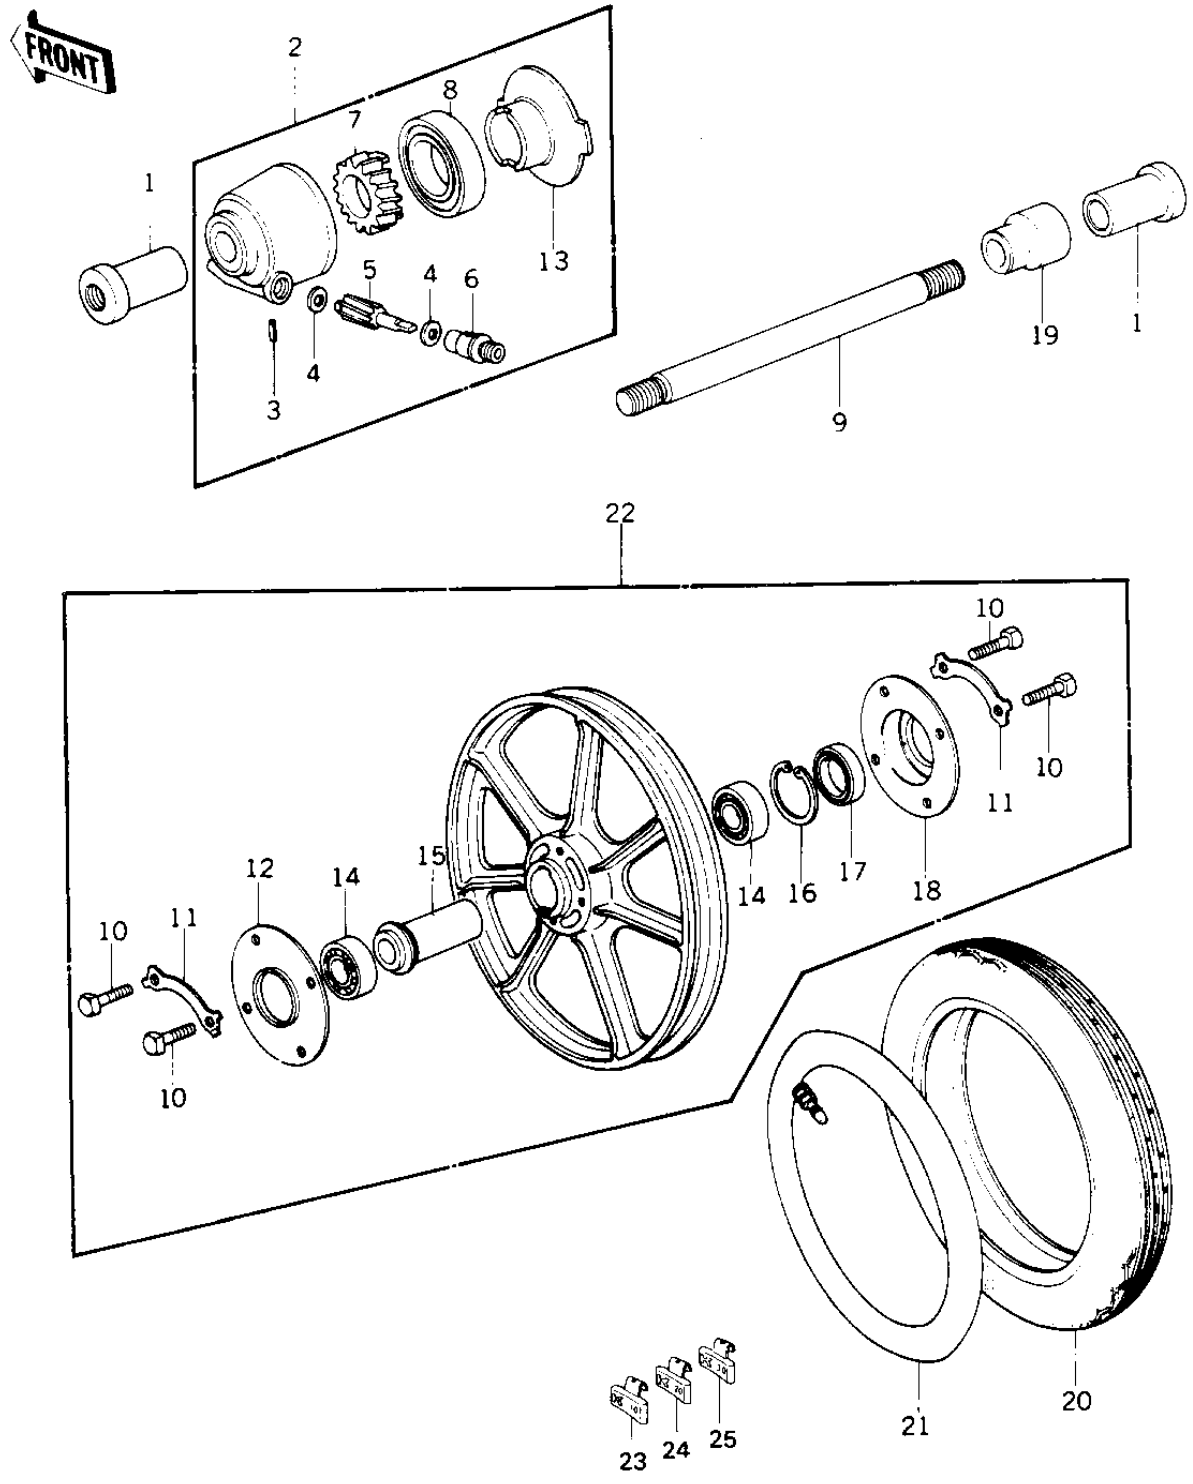

# 1980 LTD PARTS DIAGRAM

FRONT WHEEL/HUB/TIRE ('79-'80 B3/B4)

# 1980 LTD PARTS LIST

FRONT WHEEL/HUB/TIRE ('79-'80 B3/B4)

ITEM NAME	PART NUMBER	QUANTITY
COLLAR,FRONT AXLE (Ref # 1)	41069-033	2
GEAR BOX ASSY (Ref # 2)	41078-008	1
GEAR BOX ASSY,SPEEDO (Ref # 2)	41078-1012	1
PIN,SPRING (Ref # 3)	41082-001	1
WASHER THRST SPD PINI (Ref # 4)	41063-001	2
PINION,SPEEDOMETER (Ref # 5)	41060-017	1
BUSH,SPEEDMETER CABLE (Ref # 6)	41062-005	1
BUSHING,SPEEDOMET CBL (Ref # 6)	92028-1066	1
GEAR,SPEEDOMETER (Ref # 7)	41059-026	1
OIL SEAL,BJN30427-C3 (Ref # 8)	92049-1057	1
AXLE,FRONT (Ref # 9)	41068-049	1
BOLT (Ref # 10)	92001-158	8
WASHER,LOCK (Ref # 11)	92088-023	4
DUST COVER (Ref # 12)	41042-014	1
RECEIVER,GEAR (Ref # 13)	41064-013	1
BRG,BALL,#6203ZZC3 (Ref # 14)	601B6203ZZ	2
COLLAR,FR HUB BEARING (Ref # 15)	92027-1043	1
RING, SNAP,43.5M/M (Ref # 16)	92033-1040	1
OIL SEAL (Ref # 17)	654A254008	1
DUST COVER (Ref # 18)	41042-015	1
COLLAR,FRONT AXLE (Ref # 19)	41069-032	1
TIRE-FRONT (Ref # 20)	41021-071	1
TUBE 350/375/410-19 (Ref # 21)	41022-046	1
SOLID WHEEL ASSY,FRNT (Ref # 22)	41073-1040	1
BALANCER-WHEEL,10G (Ref # 23)	41075-1011	AR
BALANCER-WHEEL,20G (Ref # 24)	41075-1012	AR
BALANCER-WHEEL,30G (Ref # 25)	41075-1013	AR