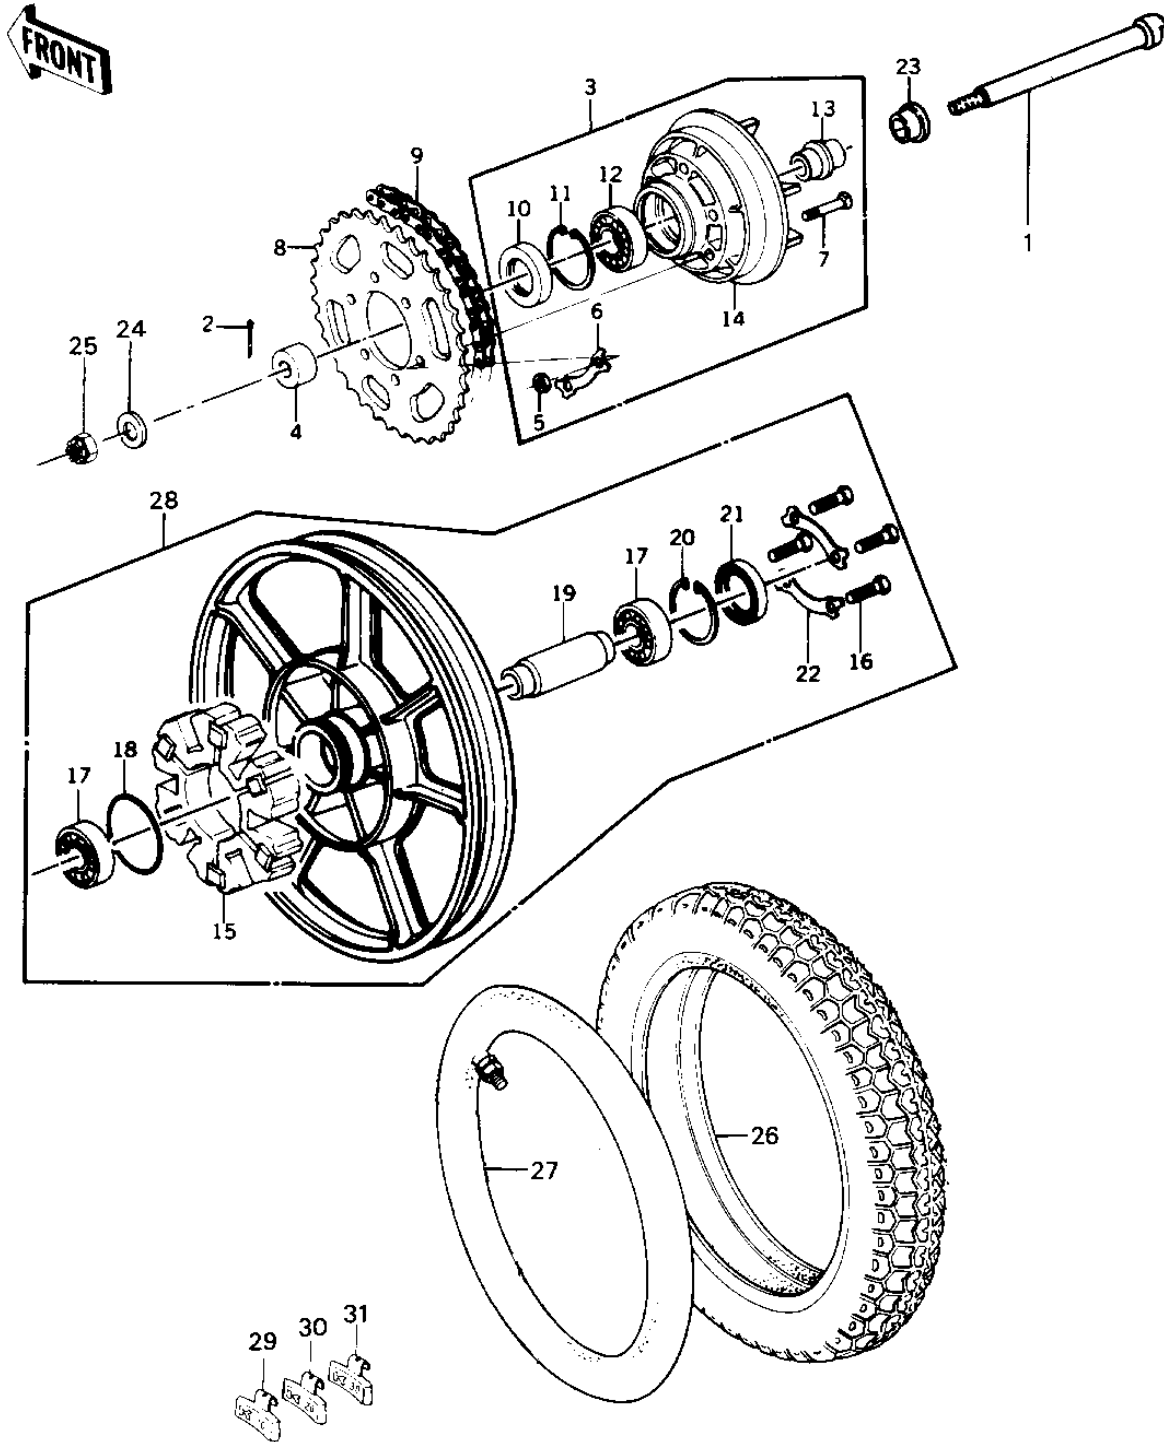

1979 KZ1000 LTD PARTS DIAGRAM

REAR WHEEL/HUB/TIRE/CHAIN ('79-'80 B3/B4)

1979 KZ1000 LTD PARTS LIST

REAR WHEEL/HUB/TIRE/CHAIN ('79-'80 B3/B4)

ITEM NAME	PART NUMBER	QUANTITY
AXLE,REAR (Ref # 1)	42031-034	1
PIN-COTTER,4.0X35 (Ref # 2)	550D4035	1
COUPLING ASSY,RR HUB (Ref # 3)	42008-040	1
COLLAR,REAR AXLE (Ref # 4)	42032-071	1
NUT 10MM (Ref # 5)	42045-005	6
WASHER LOCK (Ref # 6)	92088-007	3
BOLT-REAR SPROCKET (Ref # 7)	92003-087	6
REAR SPROCKET,33T (Ref # 8)	42041-1010	1
DR CHAIN 630X92 (Ref # 9)	92057-107	1
OIL SEAL (Ref # 10)	92050-027	1
CIRCLIP,62M/M (Ref # 11)	92033-1044	1
BALL BEARING,#6206 (Ref # 12)	601B6206	1
SLEEVE,RR HUB COUPLNG (Ref # 13)	42036-033	1
SHOCK DAMPER,REAR HUB (Ref # 15)	42014-033	1
BOLT,HEX HEAD,10X30 (Ref # 16)	92001-1173	4
BEARING,BALL,#6304ZZ (Ref # 17)	601B6304ZZ	2
"0" RING,65MM (Ref # 18)	671B2565	1
COLLAR,RR HUB BEARING (Ref # 19)	42010-040	1
RING,SNAP,56.2M/M (Ref # 20)	92033-1043	1
OIL SEAL WTC35527 (Ref # 21)	92052-006	1
WASHER,LOCK (Ref # 22)	92088-023	2
COLLAR, REAR AXLE (Ref # 23)	92027-1177	1
WASHER,PLAIN,20MM (Ref # 24)	92022-248	1
NUT CASTLE,18MM (Ref # 25)	42045-018	1
TIRE 510-16 MT90 R (Ref # 26)	41021-072	1
TUBE 510-16 (Ref # 27)	K41022-1651	1
SOLID WHEEL ASSY,REAR (Ref # 28)	41073-1043	1
BALANCER-WHEEL,10G (Ref # 29)	41075-1011	AR
BALANCER-WHEEL,20G (Ref # 30)	41075-1012	AR

1979 KZ1000 LTD PARTS LIST

REAR WHEEL/HUB/TIRE/CHAIN ('79-'80 B3/B4)

ITEM NAME	PART NUMBER	QUANTITY
BALANCER-WHEEL,30G (Ref # 31)	41075-1013	AR