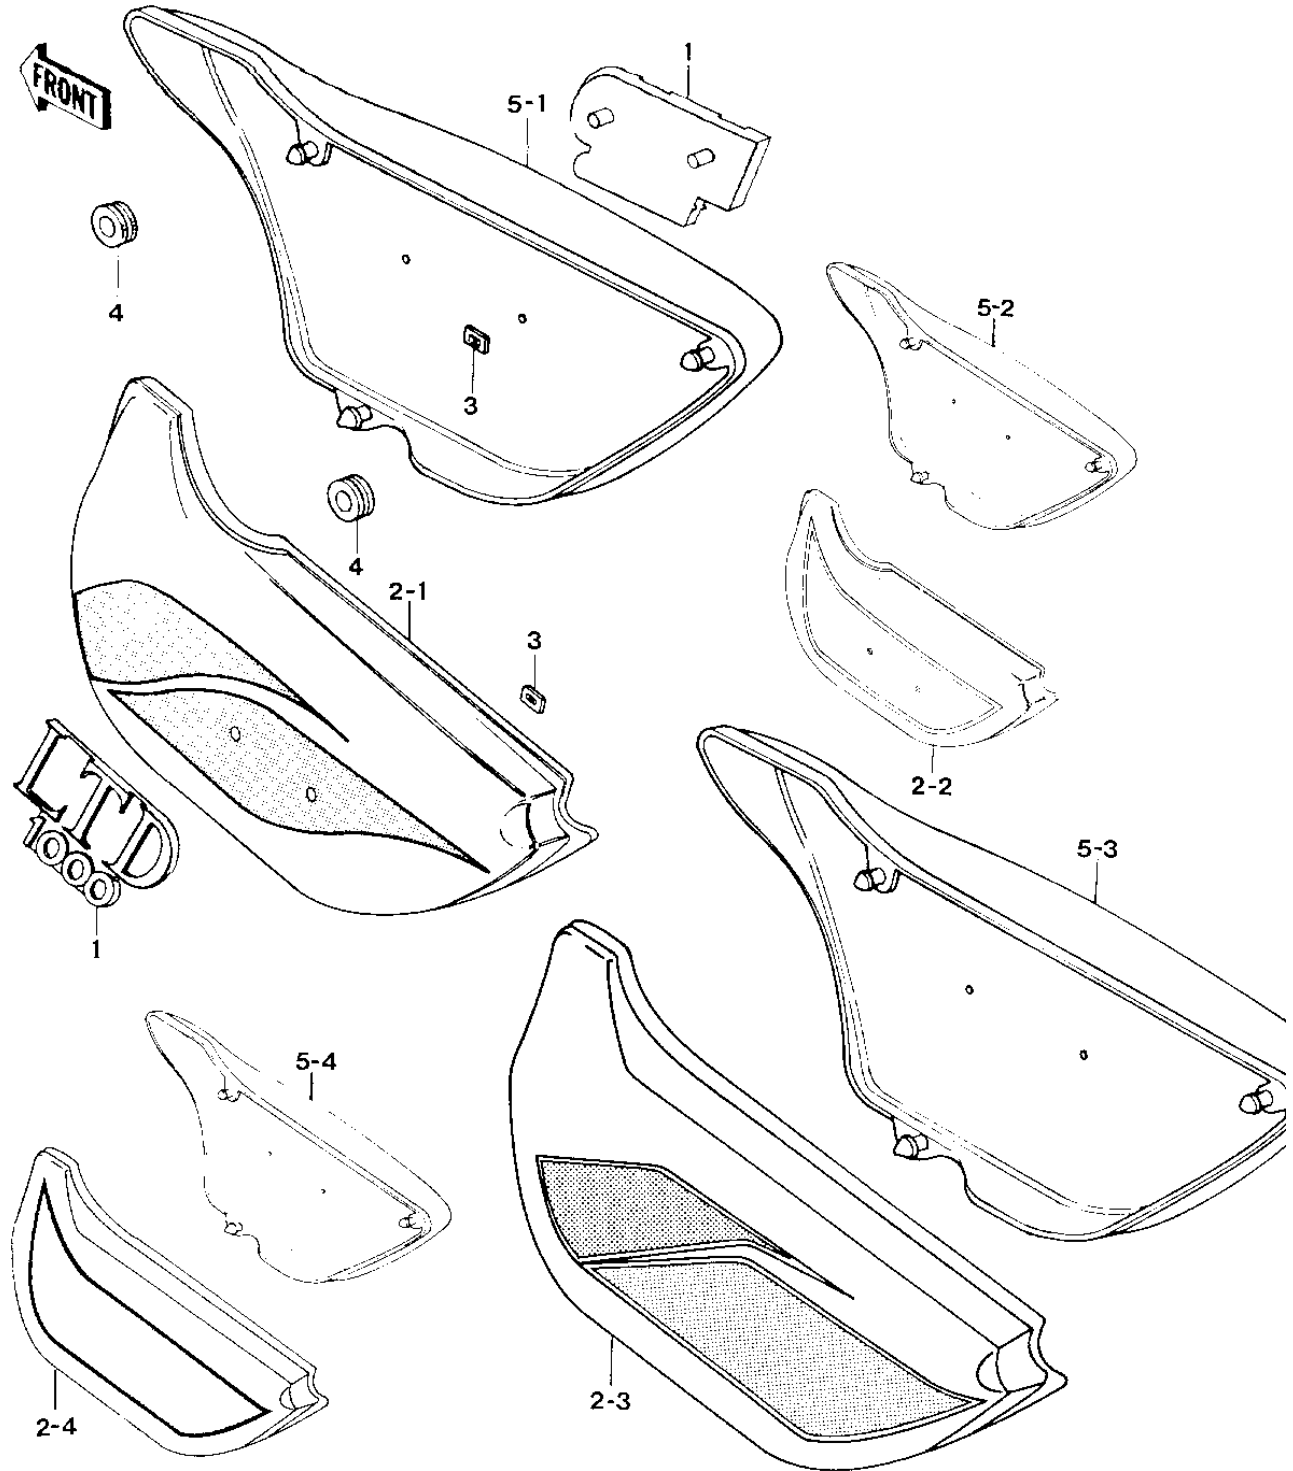

# 1979 KZ1000 LTD PARTS DIAGRAM

SIDE COVERS (79-'80 B3/B4)

# 1979 KZ1000 LTD PARTS LIST

## SIDE COVERS ('79-'80 B3/B4)

ITEM NAME	PART NUMBER	QUANTITY
EMBLEM,SIDE COVER (Ref # 1)	56018-1027	2
SIDE COVER,LH GREEN (Ref # 2-1)	36001-1036-8J	1
SIDE COVER,LEFT EBONY (Ref # 2-2)	36001-5501-8G	1
COVER,LH SIDE,SUND BL (Ref # 2-3)	36001-1036-8K	1
COVER,SIDE,LH,EBONY (Ref # 2-4)	36001-5503-8G	1
NUT,LOCK,3MM (Ref # 3)	92018-005	4
GROMMET (Ref # 4)	92071-056	6
SIDE COVER,RH GREEN (Ref # 5-1)	36001-1037-8J	1
SIDE COVER,RH EBONY (Ref # 5-2)	36001-5502-8G	1
COVER,RH SIDE SUND BL (Ref # 5-3)	36001-1037-8K	1
COVER,SIDE,RH,EBONY (Ref # 5-4)	36001-5504-8G	1