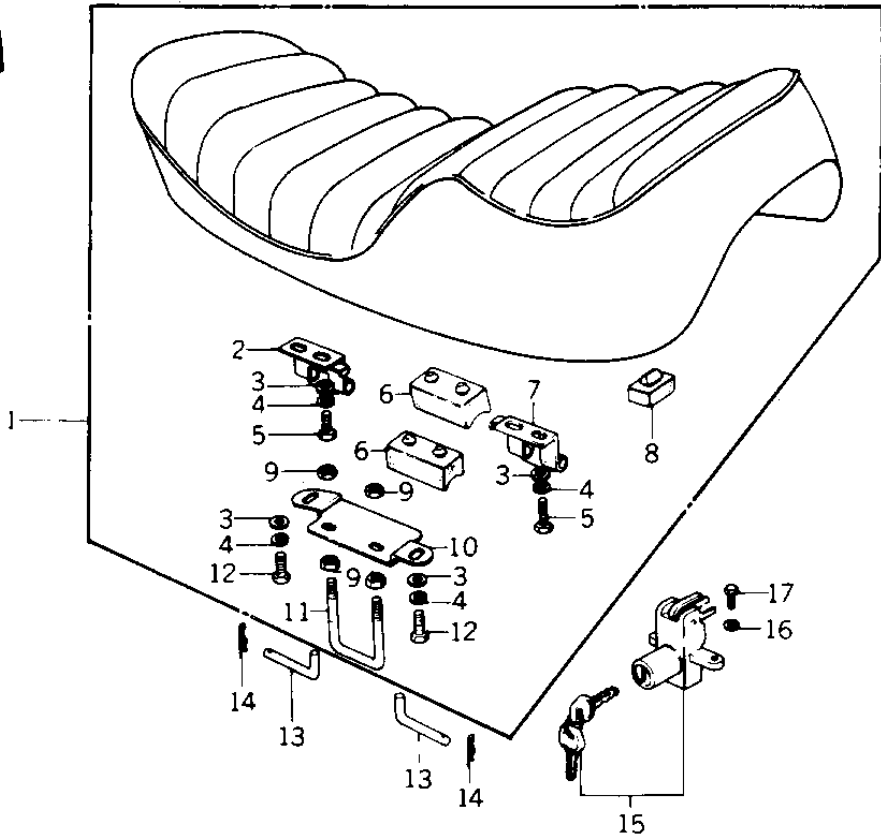

1979 KZ1000 LTD PARTS DIAGRAM

SEAT/CHAIN COVER ('79-'80 B3/B4)

1979 KZ1000 LTD PARTS LIST

SEAT/CHAIN COVER ('79-'80 B3/B4)

ITEM NAME	PART NUMBER	QUANTITY
SEAT,LTD 900/1000 (Ref # 1)	53001-130	1
HINGE,REAR (Ref # 2)	53009-030	1
WASHER PLAIN 6MM (Ref # 3)	411B0600	6
WASHER SPRING 6MM (Ref # 4)	461F0600	6
BOLT-UPSET,6X16 (Ref # 5)	112G0616	4
DAMPER RUBBER,SEAT (Ref # 6)	92075-139	3
HINGE,REAR (Ref # 7)	53009-032	1
DAMPER RUBBER (Ref # 8)	92075-099	1
NUT 6MM (Ref # 9)	311B0600	4
BRACKET,SEAT CATCH (Ref # 10)	53058-003	1
CATCH, SEAT (Ref # 11)	53056-002	1
UNAVAILABLE IN PRICE BOOK (Ref # 12)	110B0-014	2
PIN,DUAL SEAT PIVOT (Ref # 13)	53011-008	2
COTTER PIN (Ref # 14)	92041-003	2
LOCK-ASSY,SEAT (Ref # 15)	27016-5010	1
LOCK-ASSY,SEAT (Ref # 15)	27016-5010	1
WASHER SPRING 6MM (Ref # 16)	461F0600	1
BOLT-UPSET,6X12 (Ref # 17)	112G0612	1
CASE-CHAIN (Ref # 18)	36014-069	1
WASHER-PLAIN,6MM (Ref # 19)	411D0600	3
BOLT-HEX HEAD,6X16 (Ref # 20)	110N0616	1
BOLT-UPSET (Ref # 21)	112G0614	2
WASHER SPRING 6MM (Ref # 22)	461F0600	3