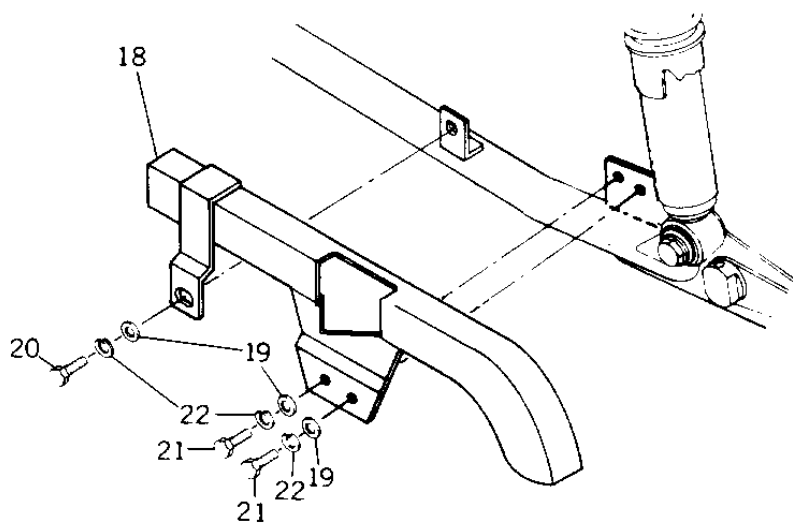

1979 KZ1000 LTD PARTS DIAGRAM

SEAT/CHAIN COVER ('79-'80 B3/B4)

1979 KZ1000 LTD PARTS LIST

SEAT/CHAIN COVER ('79-'80 B3/B4)

ITEM NAME	PART NUMBER	QUANTITY
SEAT,LTD 900/1000 (Ref # 1)	53001-130	1
HINGE,REAR (Ref # 2)	53009-030	1
WASHER PLAIN 6MM (Ref # 3)	411B0600	6
WASHER SPRING 6MM (Ref # 4)	461F0600	6
BOLT-UPSET,6X16 (Ref # 5)	112G0616	4
DAMPER RUBBER,SEAT (Ref # 6)	92075-139	3
HINGE,REAR (Ref # 7)	53009-032	1
DAMPER RUBBER (Ref # 8)	92075-099	1
NUT 6MM (Ref # 9)	311B0600	4
BRACKET,SEAT CATCH (Ref # 10)	53058-003	1
CATCH, SEAT (Ref # 11)	53056-002	1
UNAVAILABLE IN PRICE BOOK (Ref # 12)	110B0-014	2
PIN,DUAL SEAT PIVOT (Ref # 13)	53011-008	2
COTTER PIN (Ref # 14)	92041-003	2
LOCK-ASSY,SEAT (Ref # 15)	27016-5010	1
LOCK-ASSY,SEAT (Ref # 15)	27016-5010	1
WASHER SPRING 6MM (Ref # 16)	461F0600	1
BOLT-UPSET,6X12 (Ref # 17)	112G0612	1
CASE-CHAIN (Ref # 18)	36014-069	1
WASHER-PLAIN,6MM (Ref # 19)	411D0600	3
BOLT-HEX HEAD,6X16 (Ref # 20)	110N0616	1
BOLT-UPSET (Ref # 21)	112G0614	2
WASHER SPRING 6MM (Ref # 22)	461F0600	3