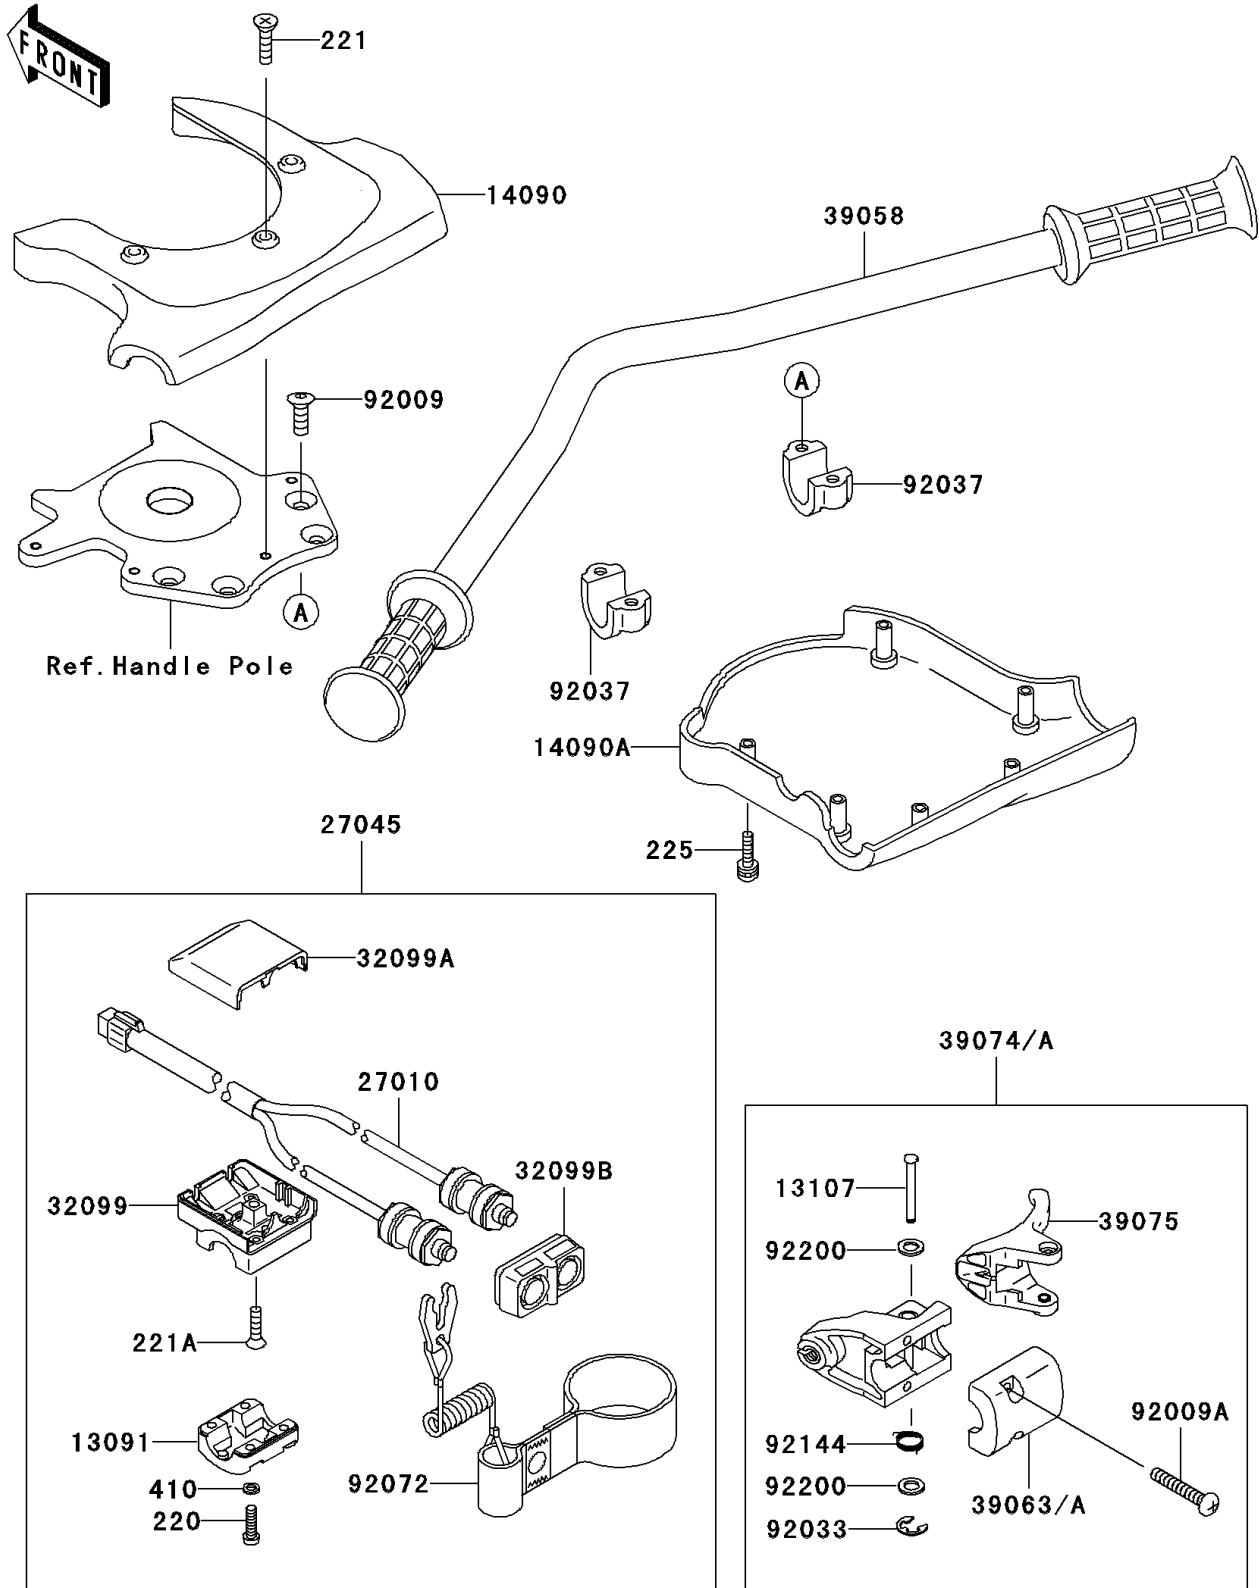

2005 800 SX-R PARTS DIAGRAM

Handlebar

F3172

2005 800 SX-R PARTS LIST

Handlebar

ITEM NAME	PART NUMBER	QUANTITY
SCREW-PAN-CROS,5X20 (Ref # 220)	220R0520	4
SCREW-CSK-CROS,6X16 (Ref # 221)	221R0616	3
SCREW-CSK-CROS,6X25 (Ref # 221A)	221R0625	1
SCREW-PAN-WSP-CROS,5X20 (Ref # 225)	225R0520	6
W-PLAIN-S,5MM (Ref # 410)	410S0500	4
HOLDER,SWITCH (Ref # 13091)	13091-3726	1
SHAFT (Ref # 13107)	13107-3740	1
COVER,HANDLE,UPP,BLACK (Ref # 14090)	14090-3766-MA	1
COVER,HANDLE,LWR,BLACK (Ref # 14090A)	14090-3767-MA	1
SWITCH,STOP&START (Ref # 27010)	27010-3780	1
SWITCH-ASSY,STOP&START (Ref # 27045)	27045-3737	1
CASE,LWR,SWITCH (Ref # 32099)	32099-3725	1
CASE,UPP,SWITCH (Ref # 32099A)	32099-3726	1
CASE,FR,SWITCH (Ref # 32099B)	32099-3818	1
HANDLE-COMP,F.BLACK (Ref # 39058)	39058-3743-6Z	1
HOUSING-CONTROL (Ref # 39063A)	39063-3727	1
LEVER-ASSY-THROTTLE (Ref # 39074A)	39074-3726	1
LEVER-THROTTLE (Ref # 39075)	39075-3714	1
SCREW,8X22 (Ref # 92009)	92009-3701	4
SCREW,6X30 (Ref # 92009A)	92009-3837	2
RING-SNAP (Ref # 92033)	92033-3723	1
CLAMP,HANDLEBAR (Ref # 92037)	92037-503	2
BAND,TETHER SWITCH (Ref # 92072)	92072-3809	1
SPRING (Ref # 92144)	92144-3749	1
WASHER (Ref # 92200)	92200-3738	2