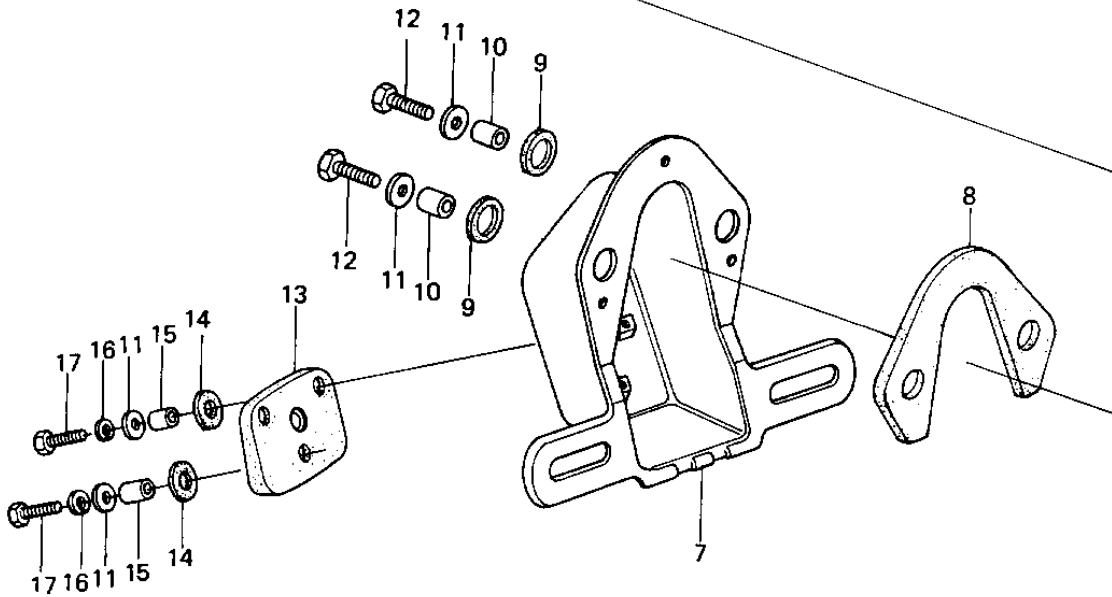

1979 KZ1000 LTD PARTS DIAGRAM

TAILLIGHT ('79-'80 B3/B4)

1979 KZ1000 LTD PARTS LIST

TAILLIGHT ('79-'80 B3/B4)

ITEM NAME	PART NUMBER	QUANTITY
TAIL LAMP UNIT (Ref # 1)	23025-064	1
.CASE,TAIL LIGHT (Ref # 2)	23027-041	1
.BULB,12V 32/3CP (Ref # 3)	92069-059	1
.GASKET,TAIL LENS (Ref # 4)	23028-021	1
.LENS,TAIL LAMP (Ref # 5)	23026-034	1
.SCREW-PAN-CROS (Ref # 6)	220R0460	2
BKT,LICENSE PLATE (Ref # 7)	23036-046	1
DAMPER RUBBER (Ref # 8)	23066-023	1
DAMPER RUBBER (Ref # 9)	23066-020	2
COLLAR,6.8X10X8.5 (Ref # 10)	92027-129	2
WASHER 6.5X20X1.6T (Ref # 11)	92022-125	2
BOLT 6X22 (Ref # 12)	112B0622	2
DAMPER RUBBER,RR FEND (Ref # 13)	35039-004	1
DAMPER RUBBER,RR FEND (Ref # 14)	92075-121	3
COLLAR 6.8X10X14.5 (Ref # 15)	92027-156	3
WASHER SPRING 6MM (Ref # 16)	461F0600	3
BOLT-UPSET (Ref # 17)	112G0625	3