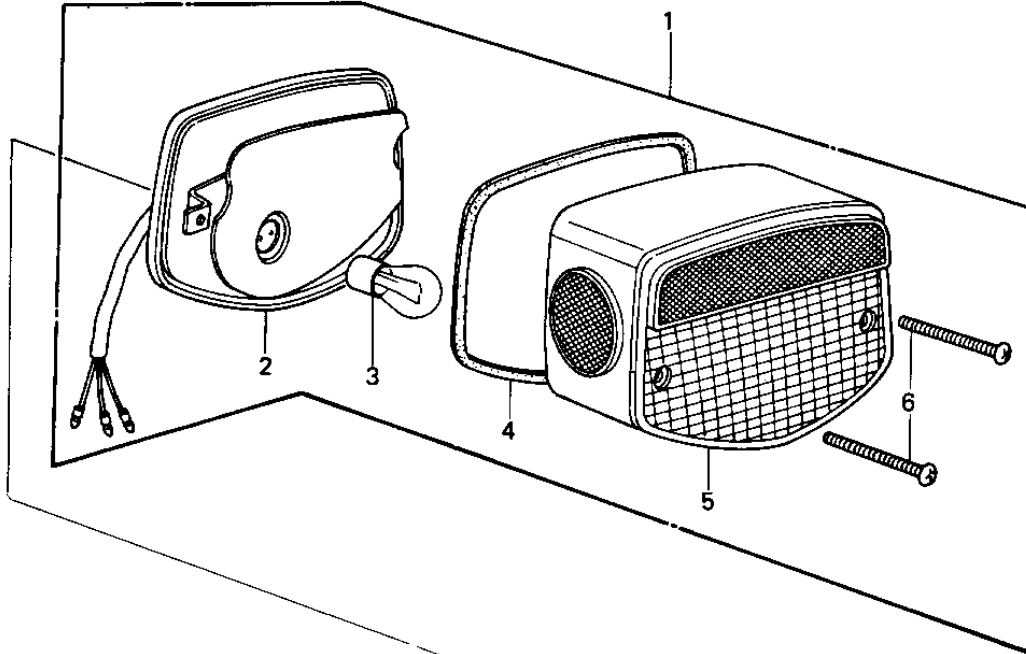

1979 KZ1000 LTD PARTS DIAGRAM

TAILLIGHT ('79-'80 B3/B4)

1979 KZ1000 LTD PARTS LIST

TAILLIGHT ('79-'80 B3/B4)

ITEM NAME	PART NUMBER	QUANTITY
TAIL LAMP UNIT (Ref # 1)	23025-064	1
.CASE,TAIL LIGHT (Ref # 2)	23027-041	1
.BULB,12V 32/3CP (Ref # 3)	92069-059	1
.GASKET,TAIL LENS (Ref # 4)	23028-021	1
.LENS,TAIL LAMP (Ref # 5)	23026-034	1
.SCREW-PAN-CROS (Ref # 6)	220R0460	2
BKT,LICENSE PLATE (Ref # 7)	23036-046	1
DAMPER RUBBER (Ref # 8)	23066-023	1
DAMPER RUBBER (Ref # 9)	23066-020	2
COLLAR,6.8X10X8.5 (Ref # 10)	92027-129	2
WASHER 6.5X20X1.6T (Ref # 11)	92022-125	2
BOLT 6X22 (Ref # 12)	112B0622	2
DAMPER RUBBER,RR FEND (Ref # 13)	35039-004	1
DAMPER RUBBER,RR FEND (Ref # 14)	92075-121	3
COLLAR 6.8X10X14.5 (Ref # 15)	92027-156	3
WASHER SPRING 6MM (Ref # 16)	461F0600	3
BOLT-UPSET (Ref # 17)	112G0625	3