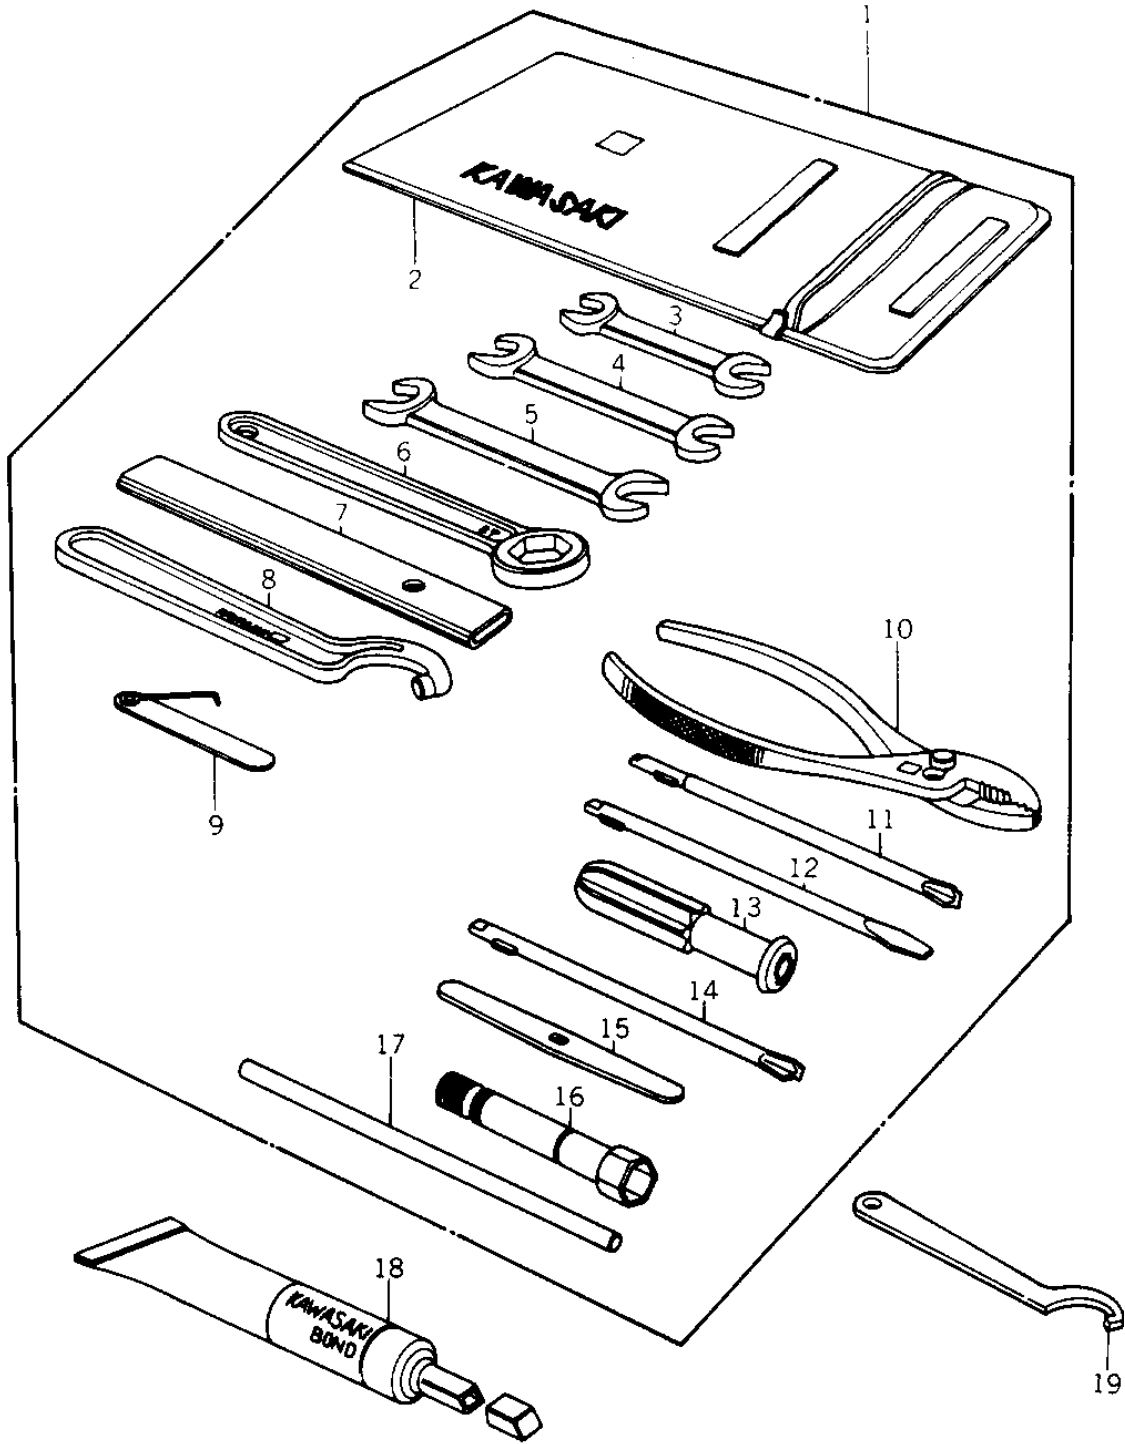

# 1979 KZ1000 LTD PARTS DIAGRAM

OWNER TOOLS (KZ1000-B3)

## OWNER TOOLS (KZ1000-B3)

ITEM NAME	PART NUMBER	QUANTITY
TOOL KIT (Ref # 1)	56007-049	1
.BAG,TOOL (Ref # 2)	56008-006	1
.WRENCH,OPEN,8X10 (Ref # 3)	92126-001	1
.WRENCH,OPEN END,12X13 (Ref # 4)	92126-002	1
.TOOL-WRENCH,OPEN END, (Ref # 5)	92110-1153	1
.TOOL-WRENCH,BOX END,2 (Ref # 6)	92110-1147	1
.TOOL-WRENCH,BOX END,2 (Ref # 7)	92111-004	1
.92110-1035 (Canada) (Ref # 8)	92108-007	1
.GAUGE,THICKENSS (Ref # 9)	92128-001	1
.PLIERS,160MM (Ref # 10)	92112-003	1
.TOOL-DRIVER (Ref # 11)	92107-1052	1
.92107-1052 (Canada) (Ref # 12)	92107-007	1
.GRIP,SCREW DRIVER (Ref # 13)	92106-1001	1
.92107-1002 (Canada) (Ref # 14)	92107-008	1
.LEVER,SCREW DRIVER (Ref # 15)	92111-006	1
.WRENCH,SPARK PLUG (Ref # 16)	92108-008	1
.LIQUID GASKET (Ref # 17)	92104-002	1
LIQUID GASKET (Ref # 18)	92104-002	10
LIQUID GASKET (Ref # 18)	92104-002	1
ADJUSTER,REAR SHOCK (Ref # 19)	92108-014	1