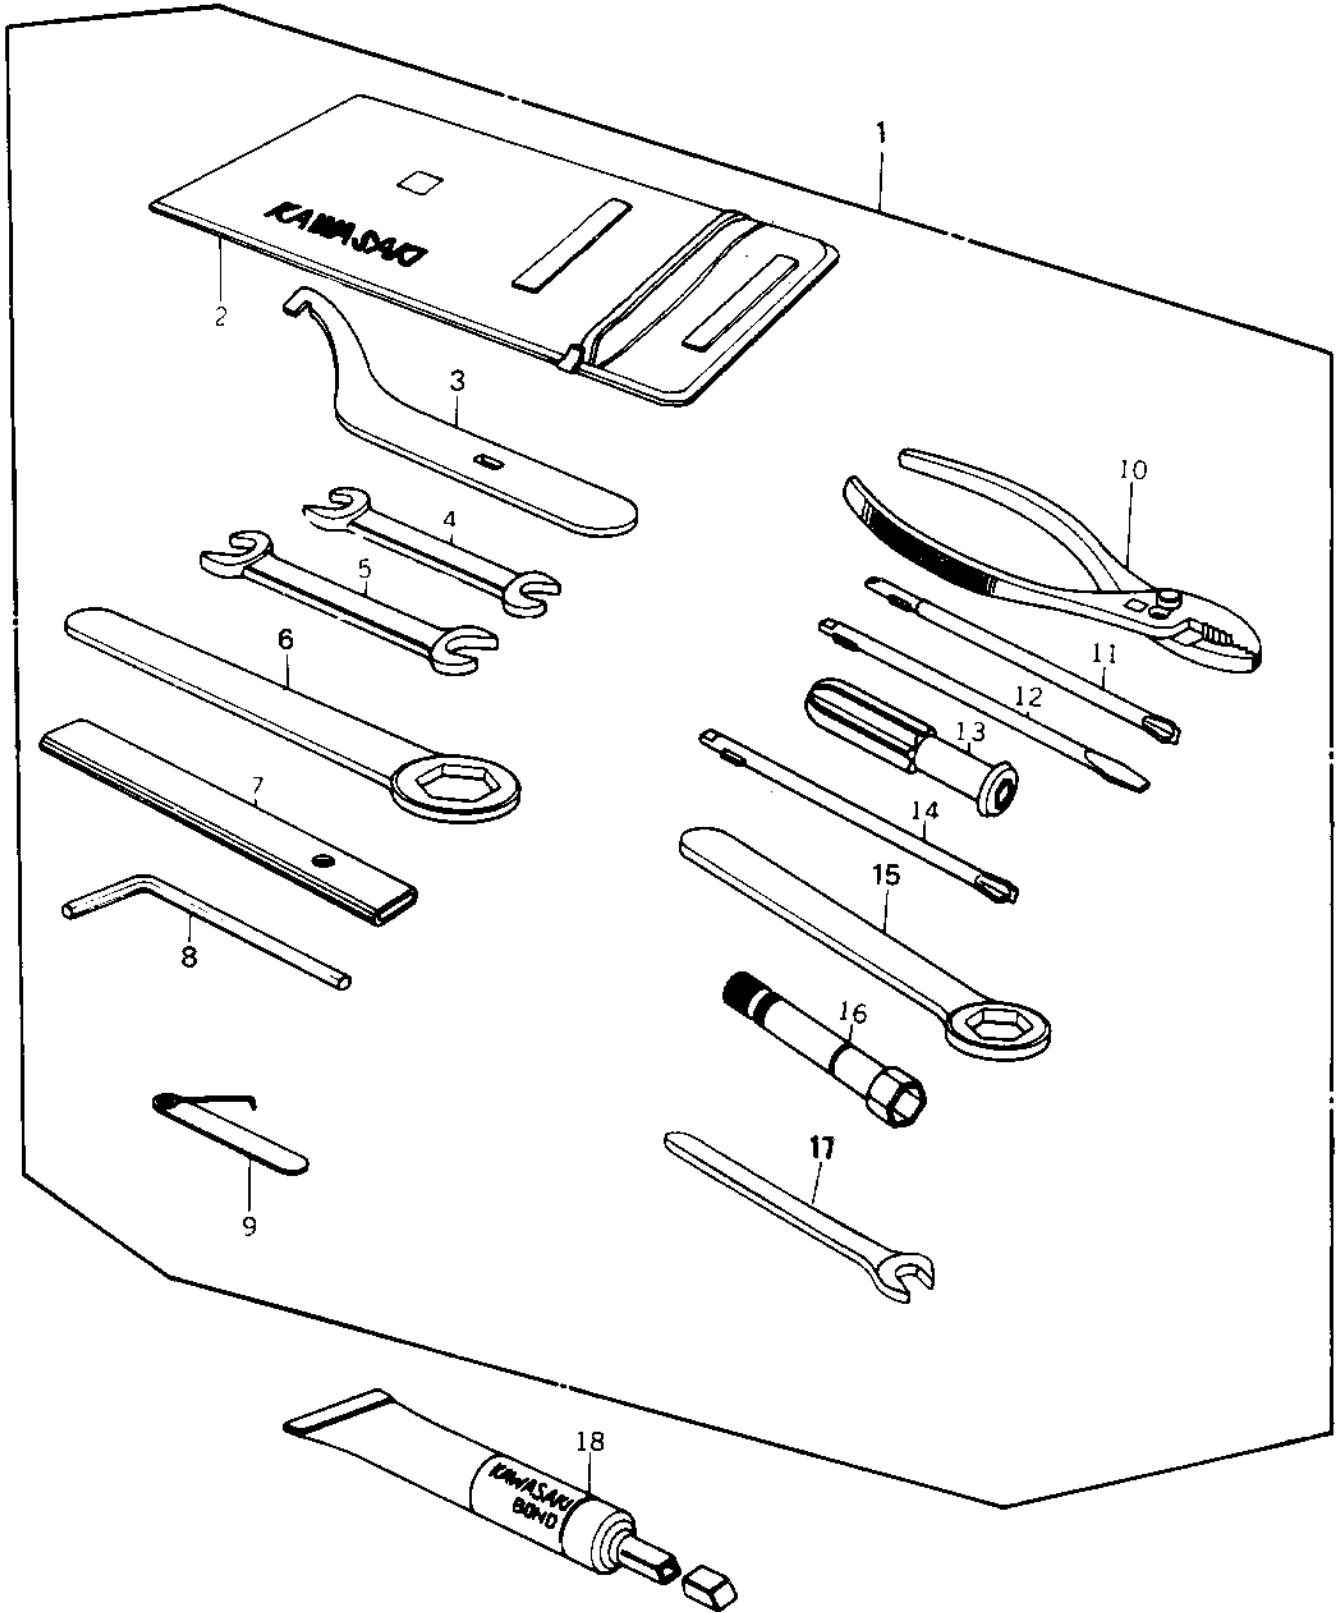

# 1979 KZ1000 LTD PARTS DIAGRAM

OWNER TOOLS (KZ1000-B4)

# 1979 KZ1000 LTD PARTS LIST

## OWNER TOOLS (KZ1000-B4)

ITEM NAME	PART NUMBER	QUANTITY
TOOL KIT (Ref # 1)	56007-1052	1
BAG,TOOL (Ref # 2)	56008-006	1
WRENCH,HOOK (Ref # 3)	92110-1014	1
WRENCH,OPEN END,12X13 (Ref # 4)	92126-002	1
TOOL-WRENCH,OPEN END, (Ref # 5)	92110-1153	1
TOOL-WRENCH,BOX END,2 (Ref # 6)	92110-1147	1
TOOL-WRENCH,BOX END,2 (Ref # 7)	92111-004	1
WRENCH,ALLEN (Ref # 8)	92110-1015	1
GAUGE,THICKENSS (Ref # 9)	92128-001	1
PLIERS,160MM (Ref # 10)	92112-003	1
TOOL-DRIVER (Ref # 11)	92107-1052	1
92107-1052 (Canada) (Ref # 12)	92107-007	1
GRIP,SCREW DRIVER (Ref # 13)	92106-1001	1
92107-1002 (Canada) (Ref # 14)	92107-008	1
TOOL-WRENCH,BOX END,2 (Ref # 15)	92110-1148	1
WRENCH,SPARK PLUG (Ref # 16)	92108-008	1
WRENCH,OPEN END,10M/M (Ref # 17)	92110-1031	1
LIQUID GASKET (Ref # 18)	92104-002	10