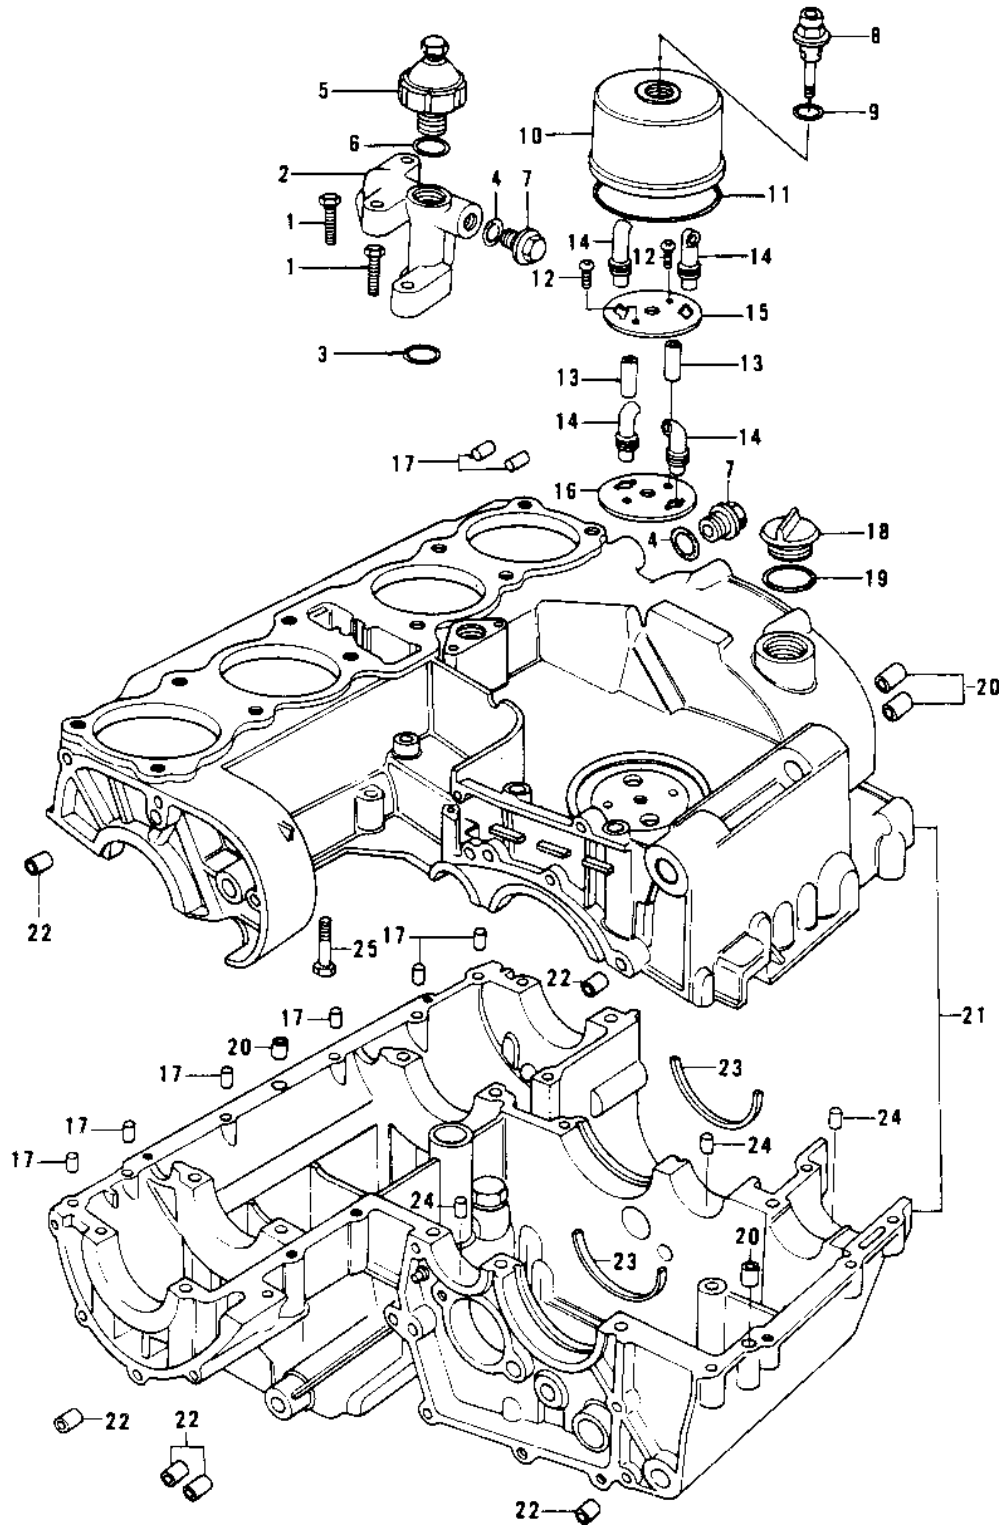

1978 Police 1000 PARTS DIAGRAM

CRANKCASE/BREATHER COVER (78 C1/C1A)

1978 Police 1000 PARTS LIST

CRANKCASE/BREATHER COVER ('78 C1/C1A)

ITEM NAME	PART NUMBER	QUANTITY
BOLT,HEX HEAD,6X35 (Ref # 1)	92001-164	4
PIPE (Ref # 2)	16109-003	1
"O" RING,18MM (Ref # 3)	670B2018	2
"O" RING,15MM (Ref # 4)	670B2015	2
UNAVAILABLE IN PRICE BOOK (Ref # 5)	16144-044	1
"O" RING (Ref # 6)	92055-055	1
PLUG (Ref # 7)	92066-021	2
BOLT,BREATHER FITTIN (Ref # 8)	92003-098	1
"O" RING,16MM (Ref # 9)	670B2016	1
BODY,BREATHER (Ref # 10)	14070-007	1
"O" RING,91MM (Ref # 11)	92055-052	1
SCREW PAN HEAD 6X40 (Ref # 12)	220B0640	2
COLLAR,IGNITION COIL (Ref # 13)	92027-276	2
TUBE,BREATHER (Ref # 14)	92059-140	4
PLATE,BREATHER (Ref # 15)	14068-009	1
PLATE,BREATHER (Ref # 16)	14068-007	1
PIN,DOWEL,6X14 (Ref # 17)	610A0614	8
PLUG,OIL FILLER (Ref # 18)	16115-013	1
"O" RING,31MM (Ref # 19)	92055-049	1
PIN,DOWEL,10X8.2X14 (Ref # 20)	92043-1037	4
CRANKCASE SET (Ref # 21)	14001-5025	1
PIN-DOWEL (Ref # 22)	92042-007	8
RING,POSITION (Ref # 23)	14013-1004	2
PIN DOWEL 6MM (Ref # 24)	92042-016	3
BOLT,HEX HEAD,8X72 (Ref # 25)	92003-107	4