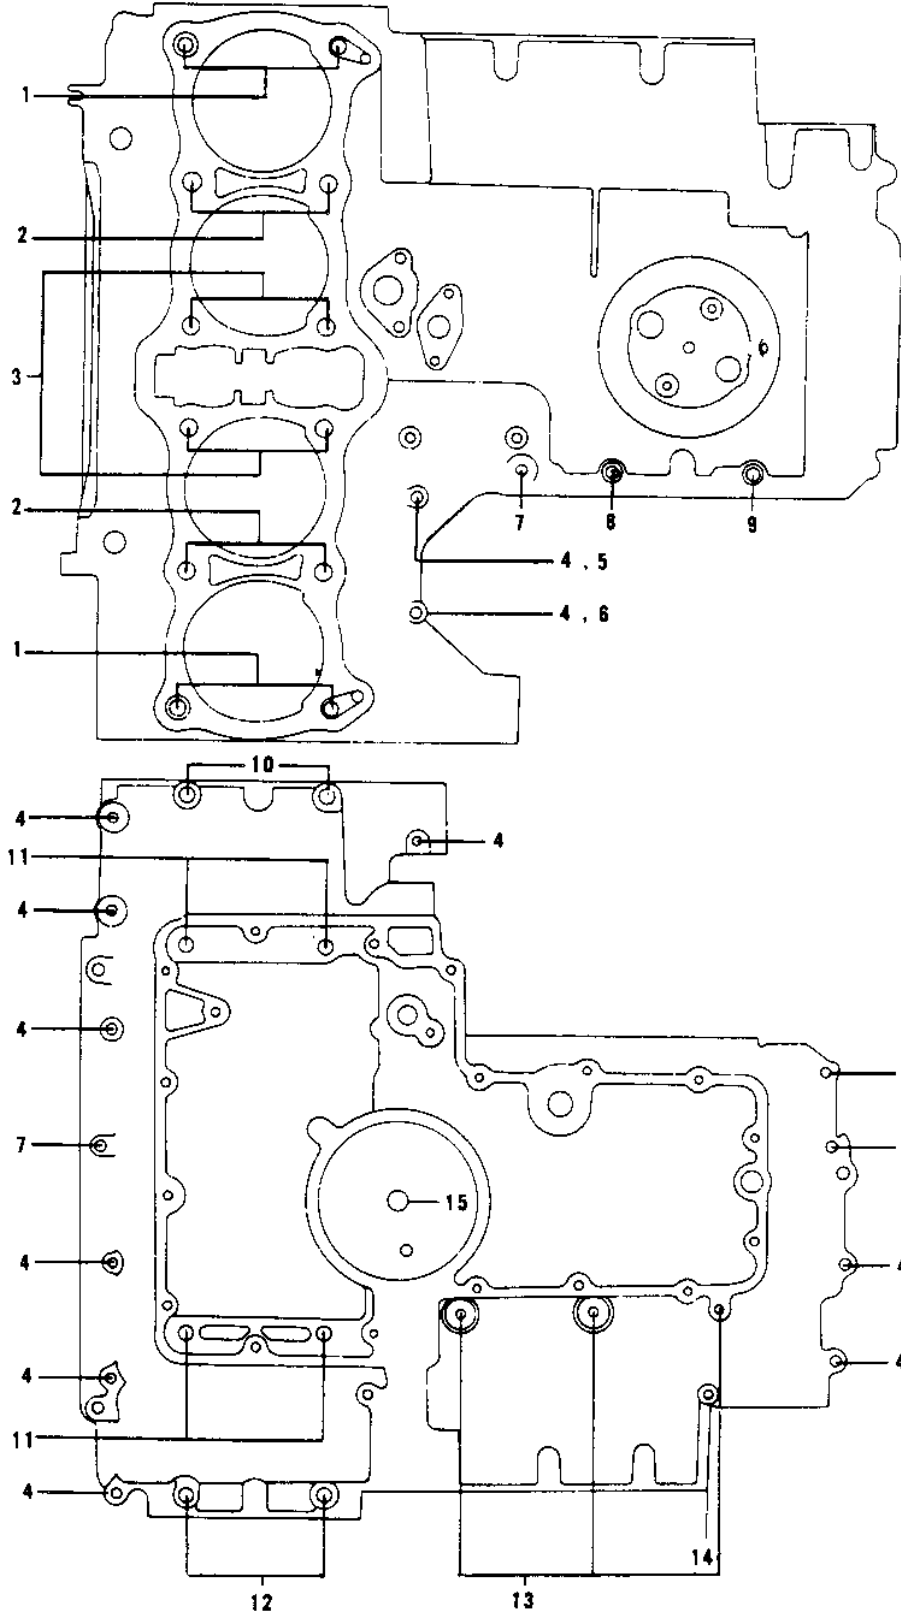

# 1978 Police 1000 PARTS DIAGRAM

CRANKCASE BOLT & STUD PATTERN ('78 C1/C1)

# 1978 Police 1000 PARTS LIST

## CRANKCASE BOLT & STUD PATTERN ('78 C1/C1)

ITEM NAME	PART NUMBER	QUANTITY
STUD,10X158 (Ref # 1)	92004-1003	4
STUD,10X133 (Ref # 2)	92004-1004	4
STUD,10X190 (Ref # 3)	92004-1002	4
BOLT,HEX HEAD,6X41 (Ref # 4)	92003-109	12
CLAMP,WIRING HARNESS (Ref # 5)	21126-008	1
WASHER PLAIN 6MM (Ref # 6)	410B0600	1
BOLT,HEX HEAD,6X54 (Ref # 7)	92003-110	3
BOLT,HEX HEAD,6X99 (Ref # 8)	92003-111	1
BOLT,HEX HEAD,6X116 (Ref # 9)	92003-113	1
BOLT-FLANGED,8X95 (Ref # 10)	130P0895	2
BOLT,HEX HEAD,8X72 (Ref # 11)	92003-107	4
BOLT,HEX HEAD,8X81 (Ref # 12)	92003-108	2
BOLT-FLANGED,6X95 (Ref # 13)	130G0695	4
BOLT-FLANGED,6X70 (Ref # 14)	130G0670	1
O RING,0.D=18MM (Ref # 15)	92055-048	1