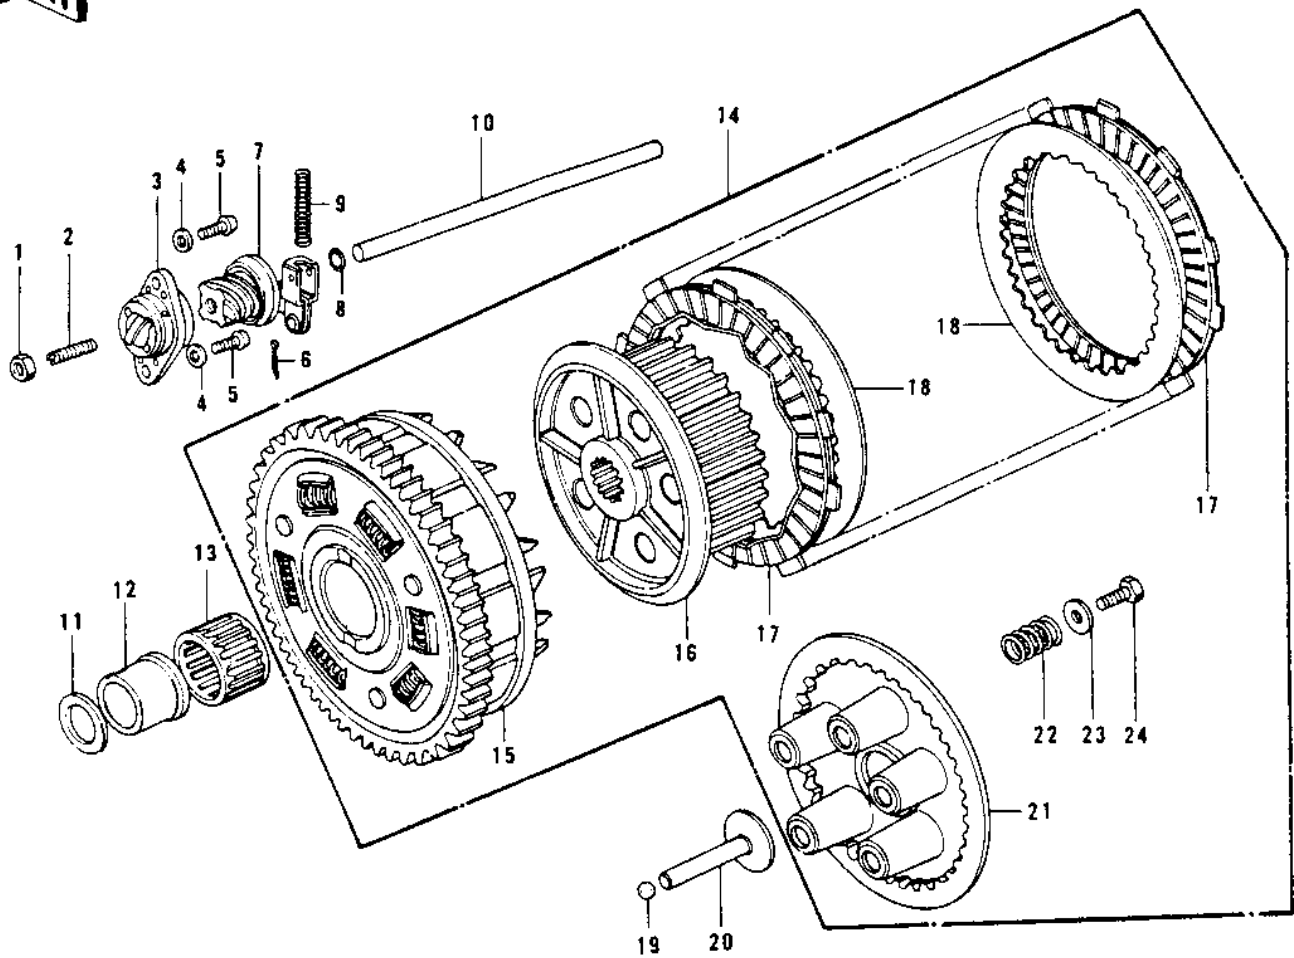

# 1978 Police 1000 PARTS DIAGRAM

CLUTCH (78 C1/C1A)

# 1978 Police 1000 PARTS LIST

## CLUTCH ('78 C1/C1A)

ITEM NAME	PART NUMBER	QUANTITY
NUT 8MM (Ref # 1)	315B0800	1
SCREW,SLOTTED,8X25 (Ref # 2)	92014-014	1
OUTER,CLUTCH RELEASE (Ref # 3)	13118-007	1
WASHER PLAIN 6MM (Ref # 4)	411B0600	2
SCREW PAN HEAD 6X16 (Ref # 5)	220B0616	2
PIN COTTER 1.6X15 (Ref # 6)	550D1615	1
INNER,CLUTCH RELEASE (Ref # 7)	13102-013	1
"O" RING,7MM (Ref # 8)	670B1507	1
SPRING-CLUTCH RELEAS (Ref # 9)	92081-069	1
PUSH ROD,CLUTCH (Ref # 10)	13116-021	1
WASHER TH 25.5X47X2. (Ref # 11)	92026-022	1
BUSHING,CLUTCH (Ref # 12)	92028-135	1
NUT 20MM (Ref # 13)	92016-028	1
CLUTCH-ASSY (Ref # 14)	13081-1014	1
CLUTCH-ASSY (Ref # 15)	13081-1367	1
CLUTCH-ASSY (Ref # 16)	13081-1367	1
PLATE,CLUTCH FRICTIO (Ref # 17)	13088-030	8
PLATE,CLUTCH STEEL (Ref # 18)	13089-022	7
BALL STEEL 3/8' (Ref # 19)	600A1200	1
PUSHER,CLUTCH SPRG P (Ref # 20)	13116-022	1
PLATE,CLUTCH SPRING (Ref # 21)	13187-006	1
SPRING,CLUTCH (Ref # 22)	92081-1033	5
HOLDER,CLUTCH SPRING (Ref # 23)	13091-011	5
BOLT-UPSET (Ref # 24)	112G0618	5
NUT 8MM (Ref # 25)	318B0800	1
SCREW,SLOTTED,8X25 (Ref # 26)	92014-014	1
CIRCLIP 15MM (Ref # 27)	480J1500	1
RETAINER (Ref # 28)	13197-004	1
BALL,STEEL,1/8" (Ref # 29)	600A0400	11