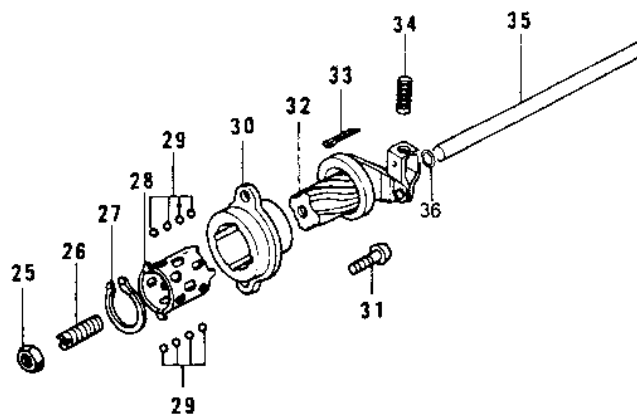

# 1978 Police 1000 PARTS DIAGRAM

CLUTCH (78 C1/C1A)

# 1978 Police 1000 PARTS LIST

## CLUTCH ('78 C1/C1A)

ITEM NAME	PART NUMBER	QUANTITY
NUT 8MM (Ref # 1)	315B0800	1
SCREW,SLOTTED,8X25 (Ref # 2)	92014-014	1
OUTER,CLUTCH RELEASE (Ref # 3)	13118-007	1
WASHER PLAIN 6MM (Ref # 4)	411B0600	2
SCREW PAN HEAD 6X16 (Ref # 5)	220B0616	2
PIN COTTER 1.6X15 (Ref # 6)	550D1615	1
INNER,CLUTCH RELEASE (Ref # 7)	13102-013	1
"O" RING,7MM (Ref # 8)	670B1507	1
SPRING-CLUTCH RELEAS (Ref # 9)	92081-069	1
PUSH ROD,CLUTCH (Ref # 10)	13116-021	1
WASHER TH 25.5X47X2. (Ref # 11)	92026-022	1
BUSHING,CLUTCH (Ref # 12)	92028-135	1
NUT 20MM (Ref # 13)	92016-028	1
CLUTCH-ASSY (Ref # 14)	13081-1014	1
CLUTCH-ASSY (Ref # 15)	13081-1367	1
CLUTCH-ASSY (Ref # 16)	13081-1367	1
PLATE,CLUTCH FRICTIO (Ref # 17)	13088-030	8
PLATE,CLUTCH STEEL (Ref # 18)	13089-022	7
BALL STEEL 3/8' (Ref # 19)	600A1200	1
PUSHER,CLUTCH SPRG P (Ref # 20)	13116-022	1
PLATE,CLUTCH SPRING (Ref # 21)	13187-006	1
SPRING,CLUTCH (Ref # 22)	92081-1033	5
HOLDER,CLUTCH SPRING (Ref # 23)	13091-011	5
BOLT-UPSET (Ref # 24)	112G0618	5
NUT 8MM (Ref # 25)	318B0800	1
SCREW,SLOTTED,8X25 (Ref # 26)	92014-014	1
CIRCLIP 15MM (Ref # 27)	480J1500	1
RETAINER (Ref # 28)	13197-004	1
BALL,STEEL,1/8" (Ref # 29)	600A0400	11