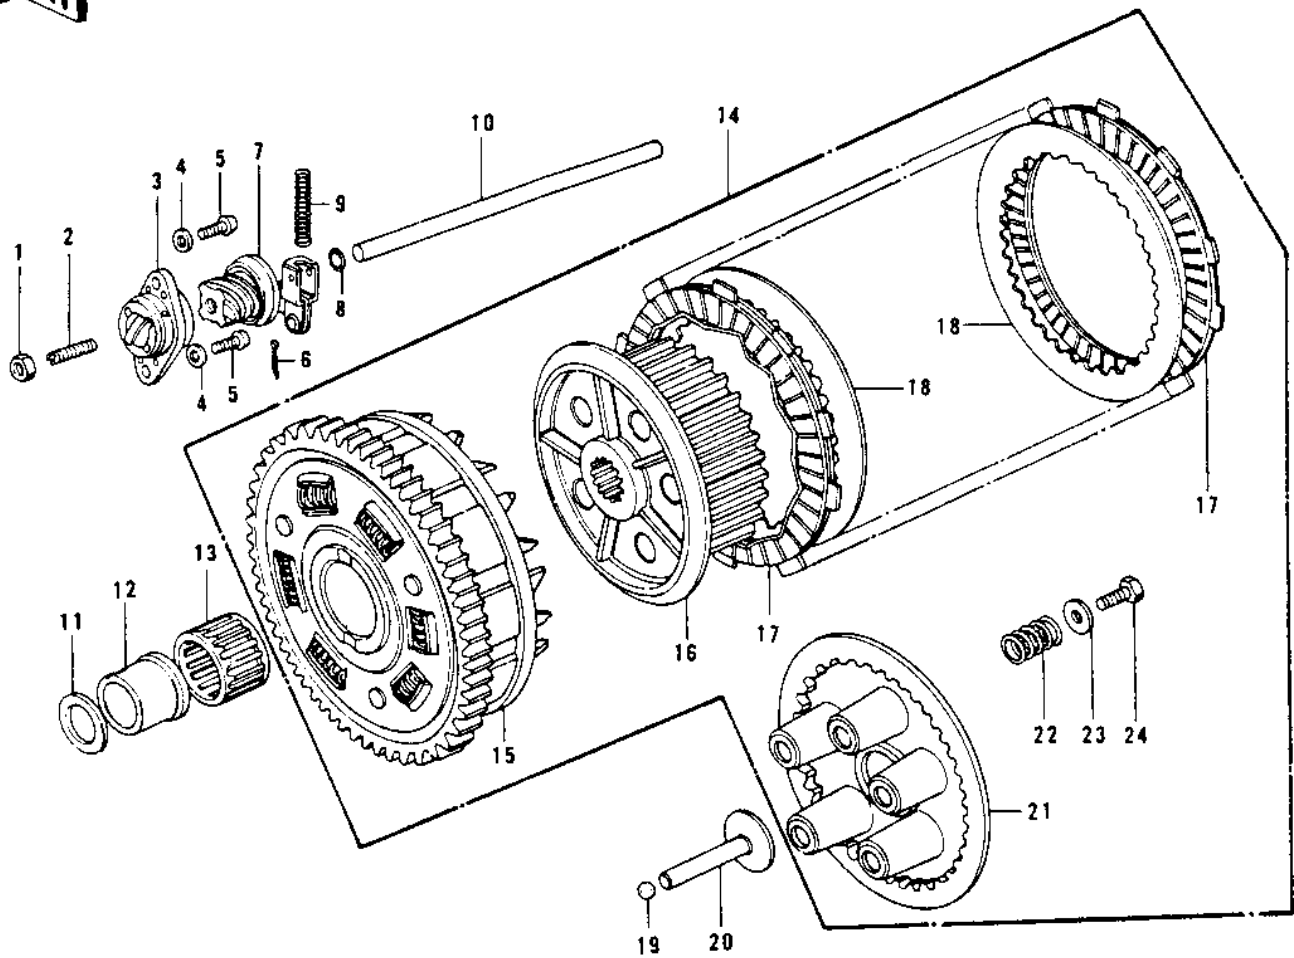

1978 Police 1000 PARTS DIAGRAM

CLUTCH (78 C1/C1A)

1978 Police 1000 PARTS LIST

CLUTCH ('78 C1/C1A)

ITEM NAME	PART NUMBER	QUANTITY
NUT 8MM (Ref # 1)	315B0800	1
SCREW,SLOTTED,8X25 (Ref # 2)	92014-014	1
OUTER,CLUTCH RELEASE (Ref # 3)	13118-007	1
WASHER PLAIN 6MM (Ref # 4)	411B0600	2
SCREW PAN HEAD 6X16 (Ref # 5)	220B0616	2
PIN COTTER 1.6X15 (Ref # 6)	550D1615	1
INNER,CLUTCH RELEASE (Ref # 7)	13102-013	1
"O" RING,7MM (Ref # 8)	670B1507	1
SPRING-CLUTCH RELEAS (Ref # 9)	92081-069	1
PUSH ROD,CLUTCH (Ref # 10)	13116-021	1
WASHER TH 25.5X47X2. (Ref # 11)	92026-022	1
BUSHING,CLUTCH (Ref # 12)	92028-135	1
NUT 20MM (Ref # 13)	92016-028	1
CLUTCH-ASSY (Ref # 14)	13081-1014	1
CLUTCH-ASSY (Ref # 15)	13081-1367	1
CLUTCH-ASSY (Ref # 16)	13081-1367	1
PLATE,CLUTCH FRICTIO (Ref # 17)	13088-030	8
PLATE,CLUTCH STEEL (Ref # 18)	13089-022	7
BALL STEEL 3/8' (Ref # 19)	600A1200	1
PUSHER,CLUTCH SPRG P (Ref # 20)	13116-022	1
PLATE,CLUTCH SPRING (Ref # 21)	13187-006	1
SPRING,CLUTCH (Ref # 22)	92081-1033	5
HOLDER,CLUTCH SPRING (Ref # 23)	13091-011	5
BOLT-UPSET (Ref # 24)	112G0618	5
NUT 8MM (Ref # 25)	318B0800	1
SCREW,SLOTTED,8X25 (Ref # 26)	92014-014	1
CIRCLIP 15MM (Ref # 27)	480J1500	1
RETAINER (Ref # 28)	13197-004	1
BALL,STEEL,1/8" (Ref # 29)	600A0400	11