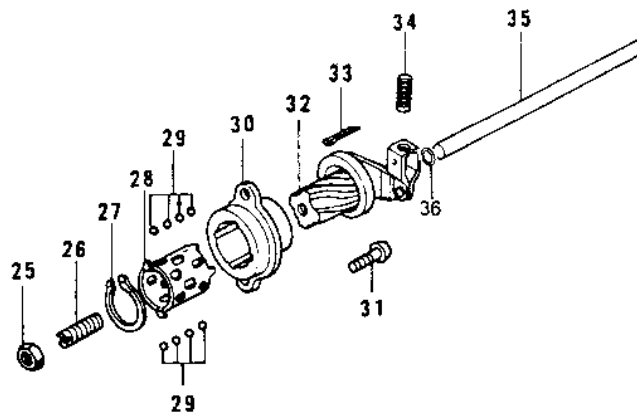

1978 Police 1000 PARTS DIAGRAM

CLUTCH (78 C1/C1A)

1978 Police 1000 PARTS LIST

CLUTCH ('78 C1/C1A)

ITEM NAME	PART NUMBER	QUANTITY
NUT 8MM (Ref # 1)	315B0800	1
SCREW,SLOTTED,8X25 (Ref # 2)	92014-014	1
OUTER,CLUTCH RELEASE (Ref # 3)	13118-007	1
WASHER PLAIN 6MM (Ref # 4)	411B0600	2
SCREW PAN HEAD 6X16 (Ref # 5)	220B0616	2
PIN COTTER 1.6X15 (Ref # 6)	550D1615	1
INNER,CLUTCH RELEASE (Ref # 7)	13102-013	1
"O" RING,7MM (Ref # 8)	670B1507	1
SPRING-CLUTCH RELEAS (Ref # 9)	92081-069	1
PUSH ROD,CLUTCH (Ref # 10)	13116-021	1
WASHER TH 25.5X47X2. (Ref # 11)	92026-022	1
BUSHING,CLUTCH (Ref # 12)	92028-135	1
NUT 20MM (Ref # 13)	92016-028	1
CLUTCH-ASSY (Ref # 14)	13081-1014	1
CLUTCH-ASSY (Ref # 15)	13081-1367	1
CLUTCH-ASSY (Ref # 16)	13081-1367	1
PLATE,CLUTCH FRICTIO (Ref # 17)	13088-030	8
PLATE,CLUTCH STEEL (Ref # 18)	13089-022	7
BALL STEEL 3/8' (Ref # 19)	600A1200	1
PUSHER,CLUTCH SPRG P (Ref # 20)	13116-022	1
PLATE,CLUTCH SPRING (Ref # 21)	13187-006	1
SPRING,CLUTCH (Ref # 22)	92081-1033	5
HOLDER,CLUTCH SPRING (Ref # 23)	13091-011	5
BOLT-UPSET (Ref # 24)	112G0618	5
NUT 8MM (Ref # 25)	318B0800	1
SCREW,SLOTTED,8X25 (Ref # 26)	92014-014	1
CIRCLIP 15MM (Ref # 27)	480J1500	1
RETAINER (Ref # 28)	13197-004	1
BALL,STEEL,1/8" (Ref # 29)	600A0400	11