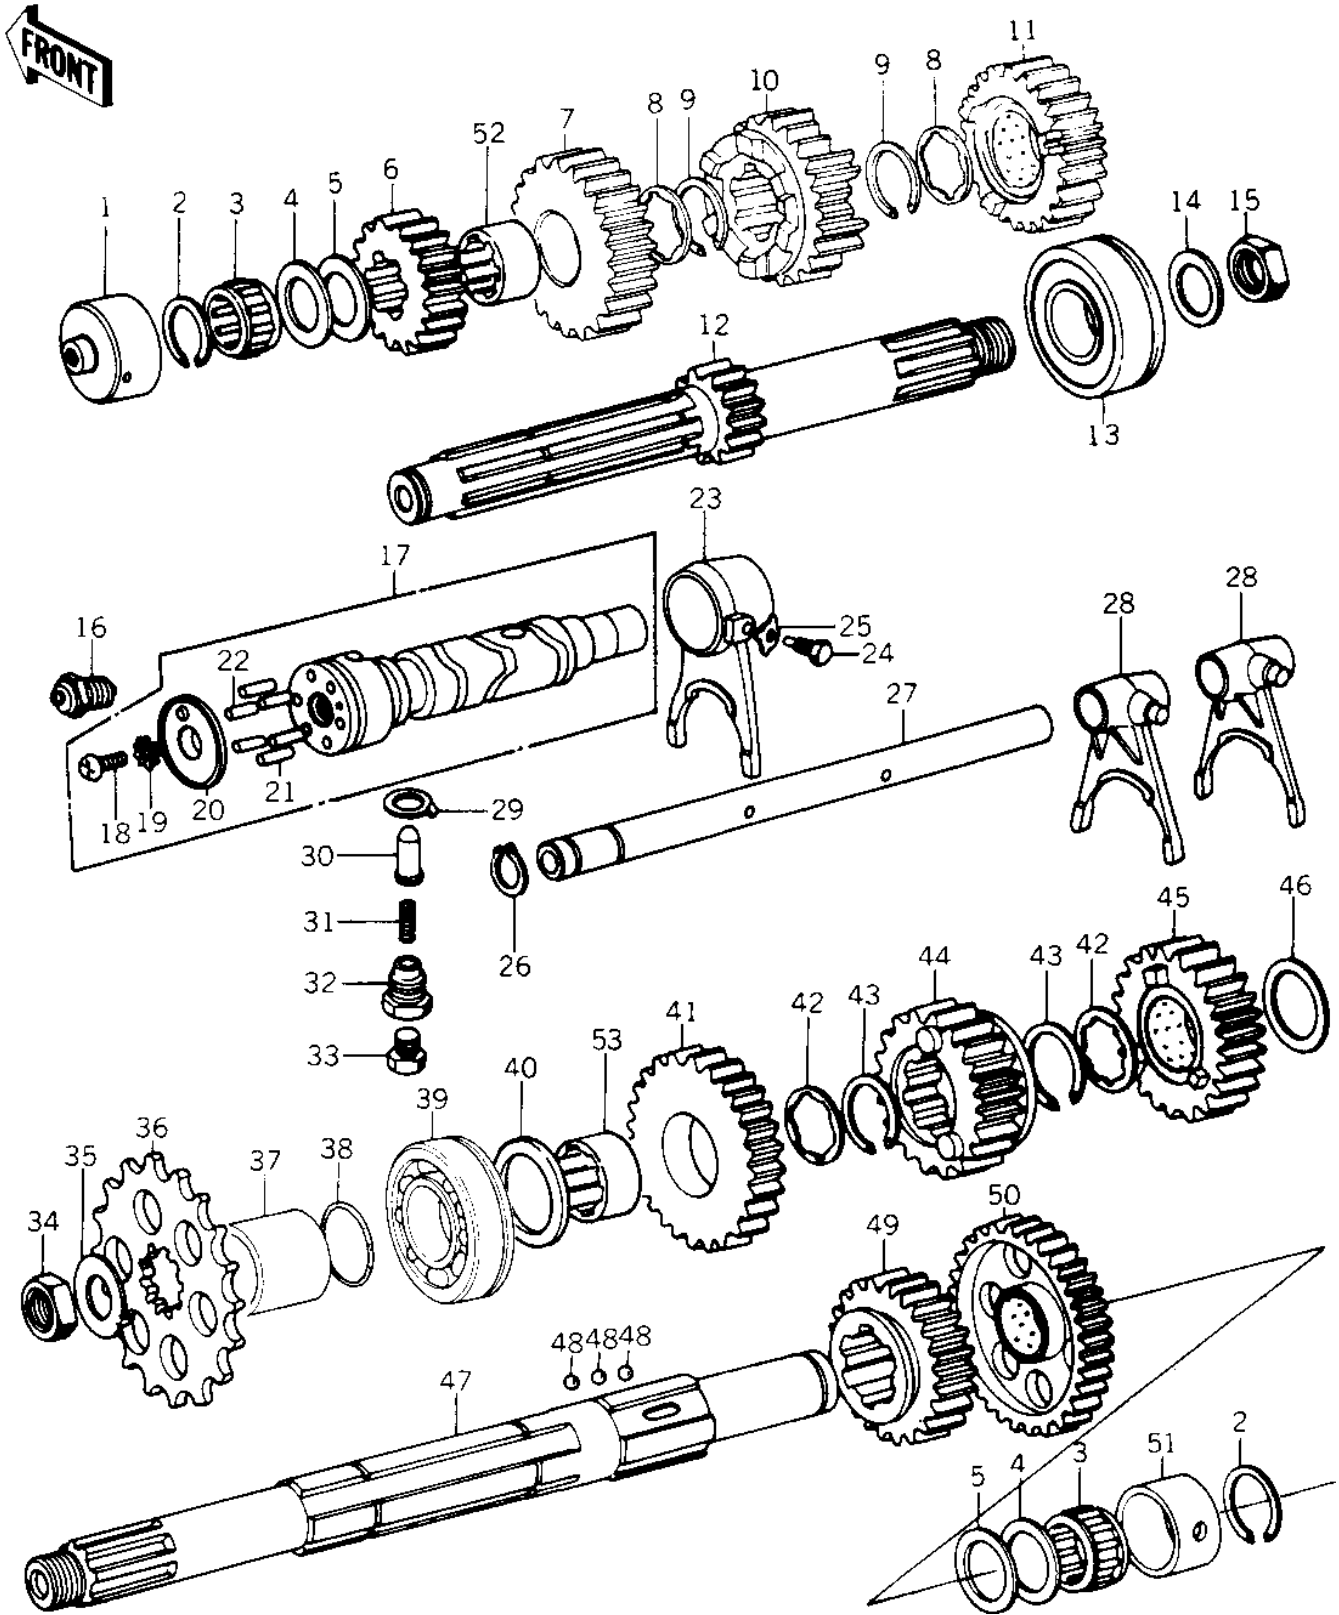

# 1978 Police 1000 PARTS DIAGRAM

TRANSMISSION/CHANGE DRUM ('78 C1/C1A)

## TRANSMISSION/CHANGE DRUM ('78 C1/C1A)

ITEM NAME	PART NUMBER	QUANTITY
WASHER,LOCK (Ref # 29)	92024-047	1
PIN (Ref # 30)	92043-085	1
SPRING (Ref # 31)	92081-106	1
BOLT,CHG DRUM POSITN (Ref # 32)	92001-112	1
BOLT (Ref # 33)	92001-119	1
NUT 20MM (Ref # 34)	92016-028	1
WASHER,LOCK,20MM (Ref # 35)	92024-044	1
ENGINE SPROCKET 15T (Ref # 36)	13144-062	1
COLLAR,ENG SPROCKET (Ref # 37)	92027-288	1
"O" RING (Ref # 38)	92055-035	1
BEARING,BL305 256217 (Ref # 39)	92045-021	1
WASHER,PLAIN,25MM (Ref # 40)	92022-210	1
2ND GEAR,OUTPUT SHAF (Ref # 41)	13131-038	1
WASHER THRUST,28MM (Ref # 42)	92024-043	2
CIRCLIP,30MM (Ref # 43)	480J3000	2
TOP GEAR,OUTPUT SHAF (Ref # 44)	13129-1214	1
3RD GEAR,OUTPUT SHAF (Ref # 45)	13133-031	1
WASHER,PLAIN,30MM (Ref # 46)	92022-209	1
SHAFT,OUTPUT (Ref # 47)	13128-5006	1
BALL STEEL 3/16' (Ref # 48)	600A0600	3
4TH GEAR,OUTPUT SHAF (Ref # 49)	13135-020	1
LOW GEAR OUTPUT SHAF (Ref # 50)	13129-016	1
BUSH,OUTPUT SHAFT (Ref # 51)	92028-123	1
BUSHING,TOP GEAR (Ref # 52)	92028-1124	1
BUSHING,2ND GEAR (Ref # 53)	92028-1005	1