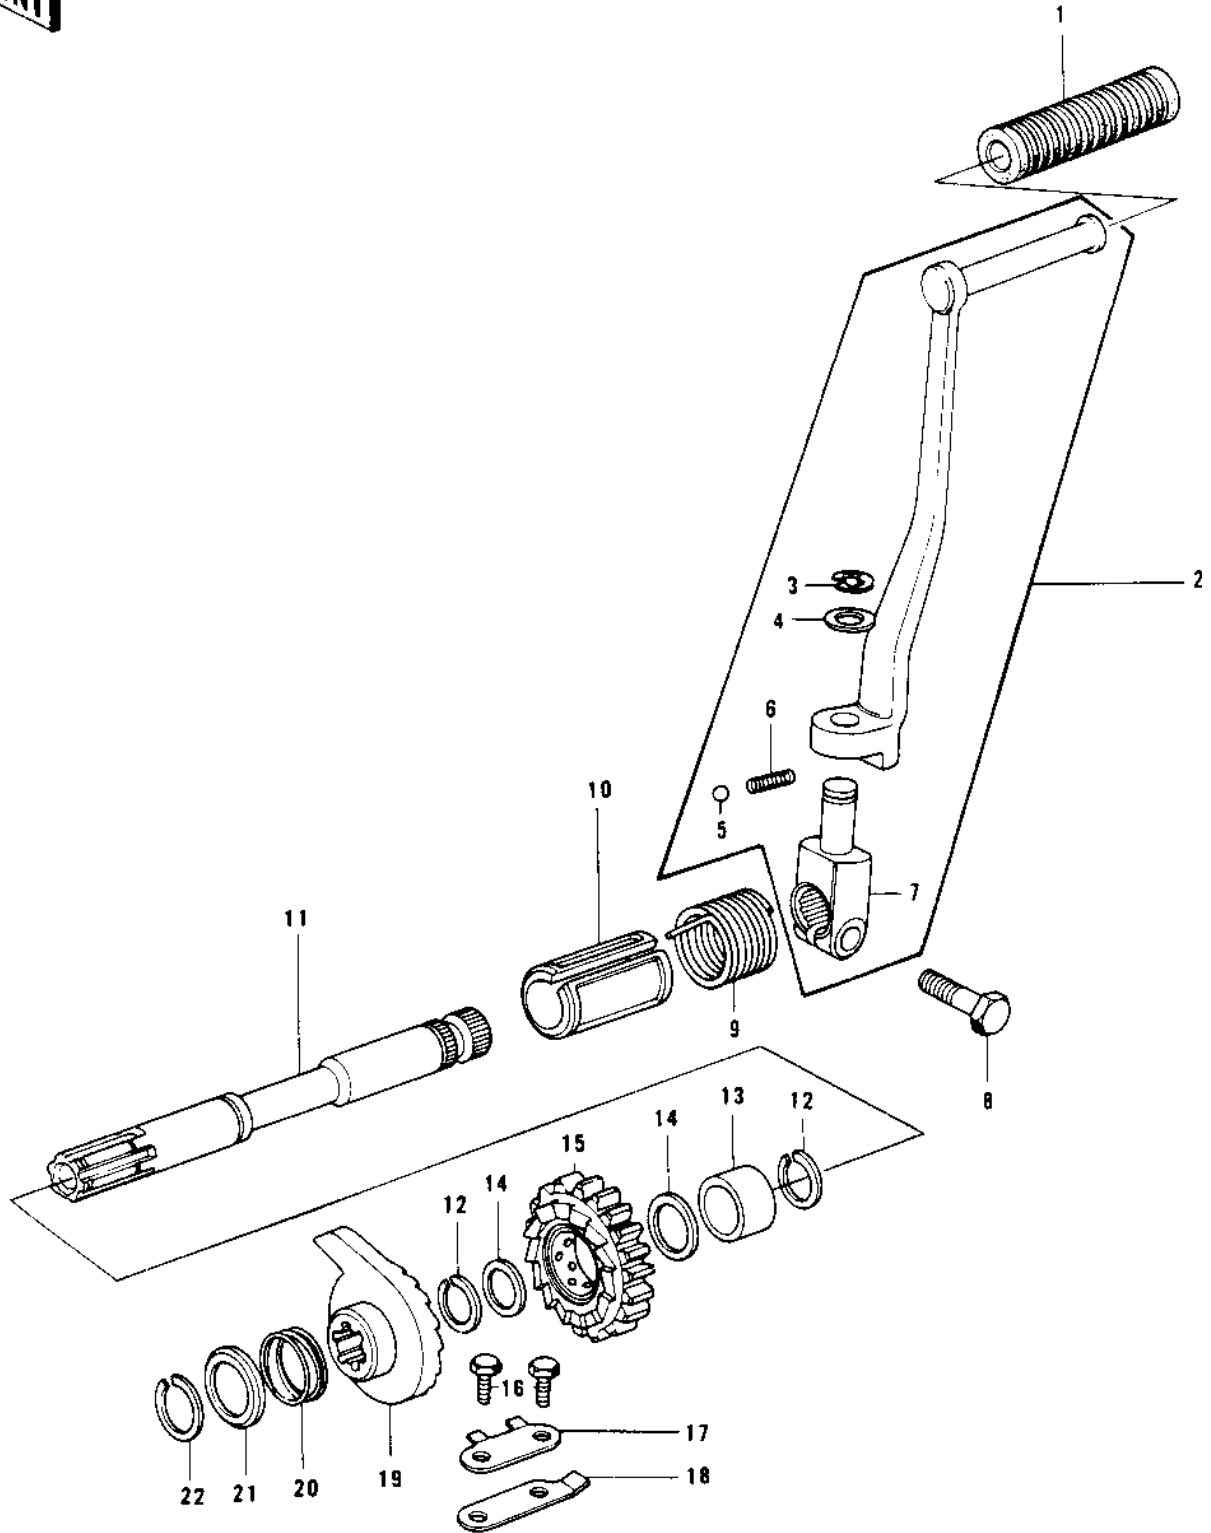

# 1978 Police 1000 PARTS DIAGRAM

KICKSTARTER MECHANISM (78 C1/C1A)

# 1978 Police 1000 PARTS LIST

## KICKSTARTER MECHANISM (78 C1/C1A)

ITEM NAME	PART NUMBER	QUANTITY
RUBBER KICK PEDAL (Ref # 1)	13063-004	1
PEDAL,KICKSTARTER (Ref # 2)	13058-044	1
CIRCLIP 10MM (Ref # 3)	482J0100	1
WASHER BRAKE PEDAL (Ref # 4)	92022-085	1
BALL STEEL 1/4' (Ref # 5)	600A0800	1
SPRING KICK PEDAL (Ref # 6)	92081-020	1
BOSS-KICK PEDAL (Ref # 7)	13061-014	1
BOLT-HEX HEAD,10X25 (Ref # 8)	114B1025	1
SPRING,KICKSTARTER (Ref # 9)	92082-004	1
GUID,KICK SHAFT (Ref # 10)	13070-005	1
SHAFT,KICKSTARTER (Ref # 11)	13066-029	1
SHAFT,KICKSTARTER (Ref # 11)	13066-1004	1
CIRCLIP,25MM (Ref # 12)	92033-025	2
COLLAR,KICKSHAFT (Ref # 13)	92028-126	1
WASHER,PLAIN,22MM (Ref # 14)	92022-207	2
GEAR,KICKSTARTER 19T (Ref # 15)	13068-028	1
GEAR,KICKSTARTER (Ref # 15)	59051-1006	1
BOLT-UPSET 6X14 (Ref # 16)	112B0614	2
WASHER-LOCK (Ref # 17)	92024-036	1
STOPPER,KICKSTARTER (Ref # 18)	13072-012	1
RATCHET,KICK SHAFT (Ref # 19)	13078-011	1
SPRING RATCHET (Ref # 20)	92081-104	1
CAP,KICKSTARTER (Ref # 21)	92102-008	1
CIRCLIP,19MM (Ref # 22)	480J1900	1