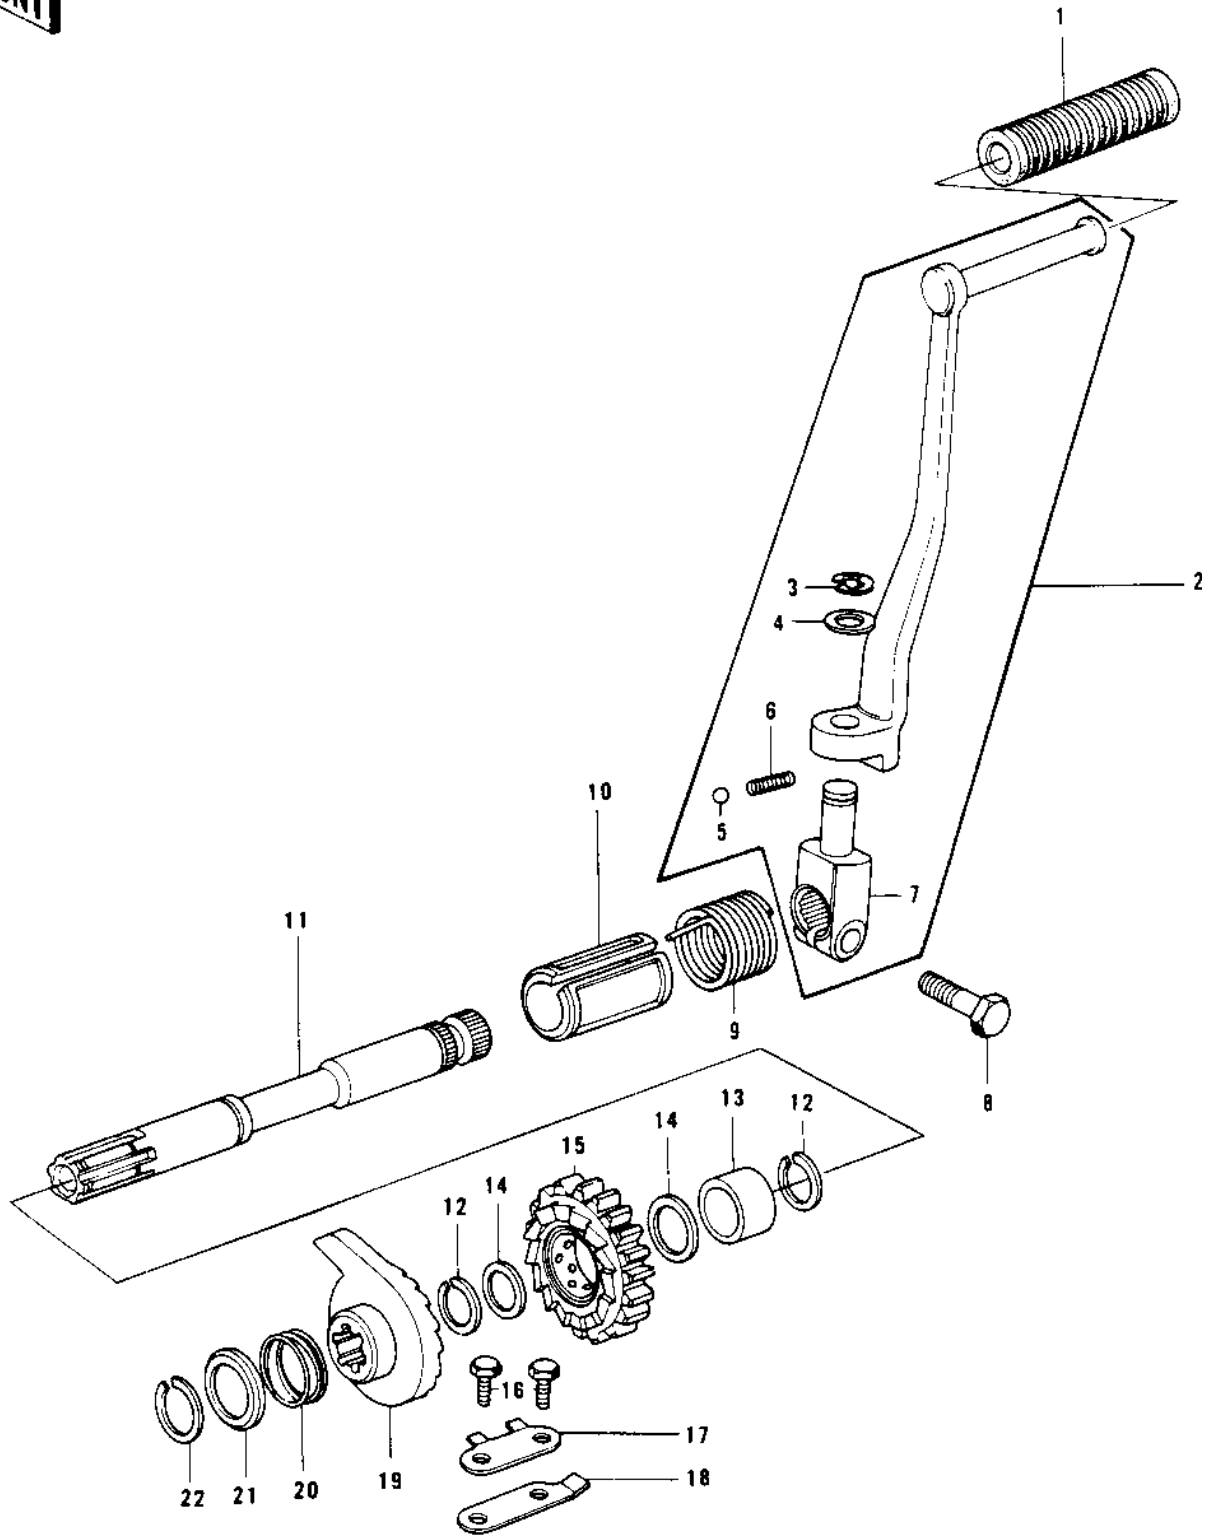

# 1978 Police 1000 PARTS DIAGRAM

KICKSTARTER MECHANISM (78 C1/C1A)

# 1978 Police 1000 PARTS LIST

## KICKSTARTER MECHANISM (78 C1/C1A)

ITEM NAME	PART NUMBER	QUANTITY
RUBBER KICK PEDAL (Ref # 1)	13063-004	1
PEDAL,KICKSTARTER (Ref # 2)	13058-044	1
CIRCLIP 10MM (Ref # 3)	482J0100	1
WASHER BRAKE PEDAL (Ref # 4)	92022-085	1
BALL STEEL 1/4' (Ref # 5)	600A0800	1
SPRING KICK PEDAL (Ref # 6)	92081-020	1
BOSS-KICK PEDAL (Ref # 7)	13061-014	1
BOLT-HEX HEAD,10X25 (Ref # 8)	114B1025	1
SPRING,KICKSTARTER (Ref # 9)	92082-004	1
GUID,KICK SHAFT (Ref # 10)	13070-005	1
SHAFT,KICKSTARTER (Ref # 11)	13066-029	1
SHAFT,KICKSTARTER (Ref # 11)	13066-1004	1
CIRCLIP,25MM (Ref # 12)	92033-025	2
COLLAR,KICKSHAFT (Ref # 13)	92028-126	1
WASHER,PLAIN,22MM (Ref # 14)	92022-207	2
GEAR,KICKSTARTER 19T (Ref # 15)	13068-028	1
GEAR,KICKSTARTER (Ref # 15)	59051-1006	1
BOLT-UPSET 6X14 (Ref # 16)	112B0614	2
WASHER-LOCK (Ref # 17)	92024-036	1
STOPPER,KICKSTARTER (Ref # 18)	13072-012	1
RATCHET,KICK SHAFT (Ref # 19)	13078-011	1
SPRING RATCHET (Ref # 20)	92081-104	1
CAP,KICKSTARTER (Ref # 21)	92102-008	1
CIRCLIP,19MM (Ref # 22)	480J1900	1